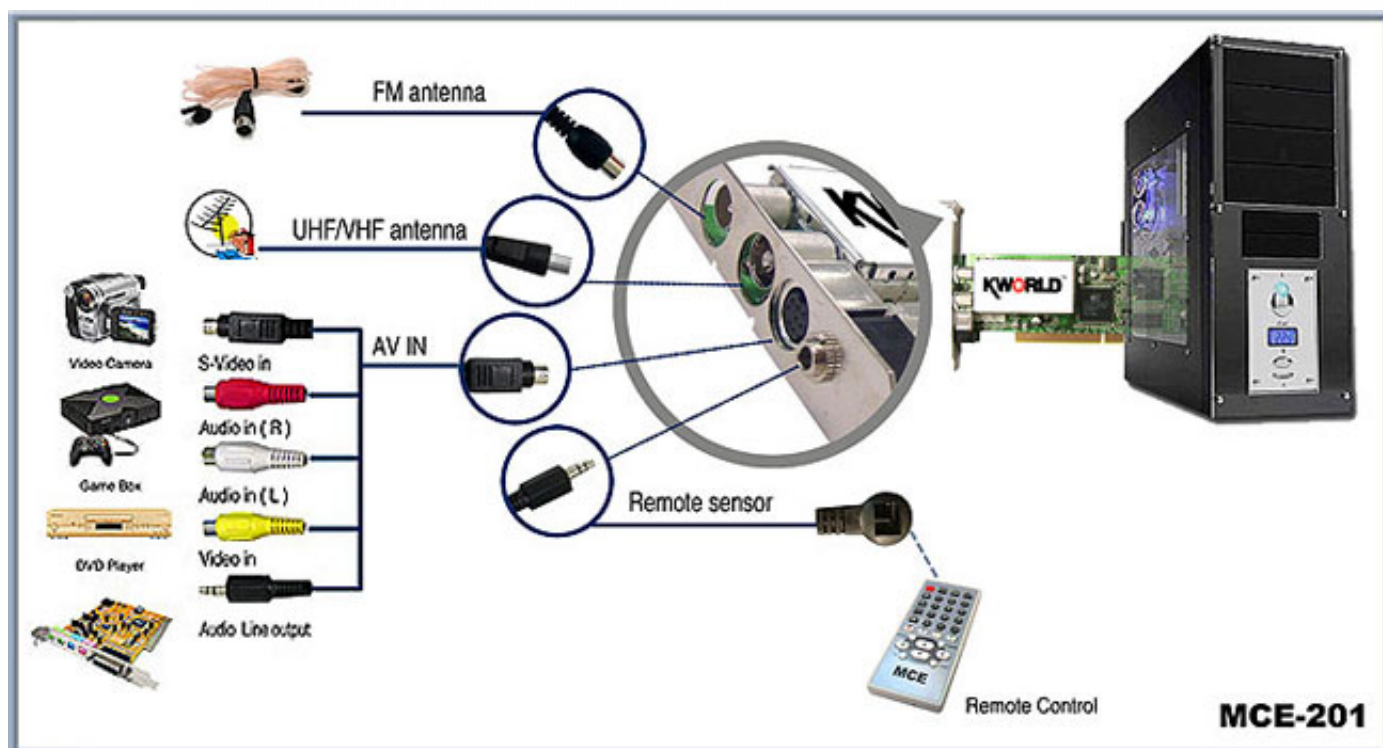

System Requirements

- Pentium IV 1.6GHz or higher (2.2GHz recommended)
- 256MB RAM of system memory or above (512MB recommended)
- PCI 2.2 compliant slot
- Graphics Card (Must support Microsoft® DirectX 9.0 or above)
  (If your OS is Microsoft® MCE 2005, you have to use Media Center Edition 2005 Certificated graphics card.)
- Sound card (AC97 compatible sound card)
- 1GB free HD space
- CD-ROM drive (For software installation)
- Microsoft® Windows 2000(SP4) / XP(SP2) / XP MCE

>>To TOP OF PAGE

Cable connecting Chart

>>To TOP OF PAGE