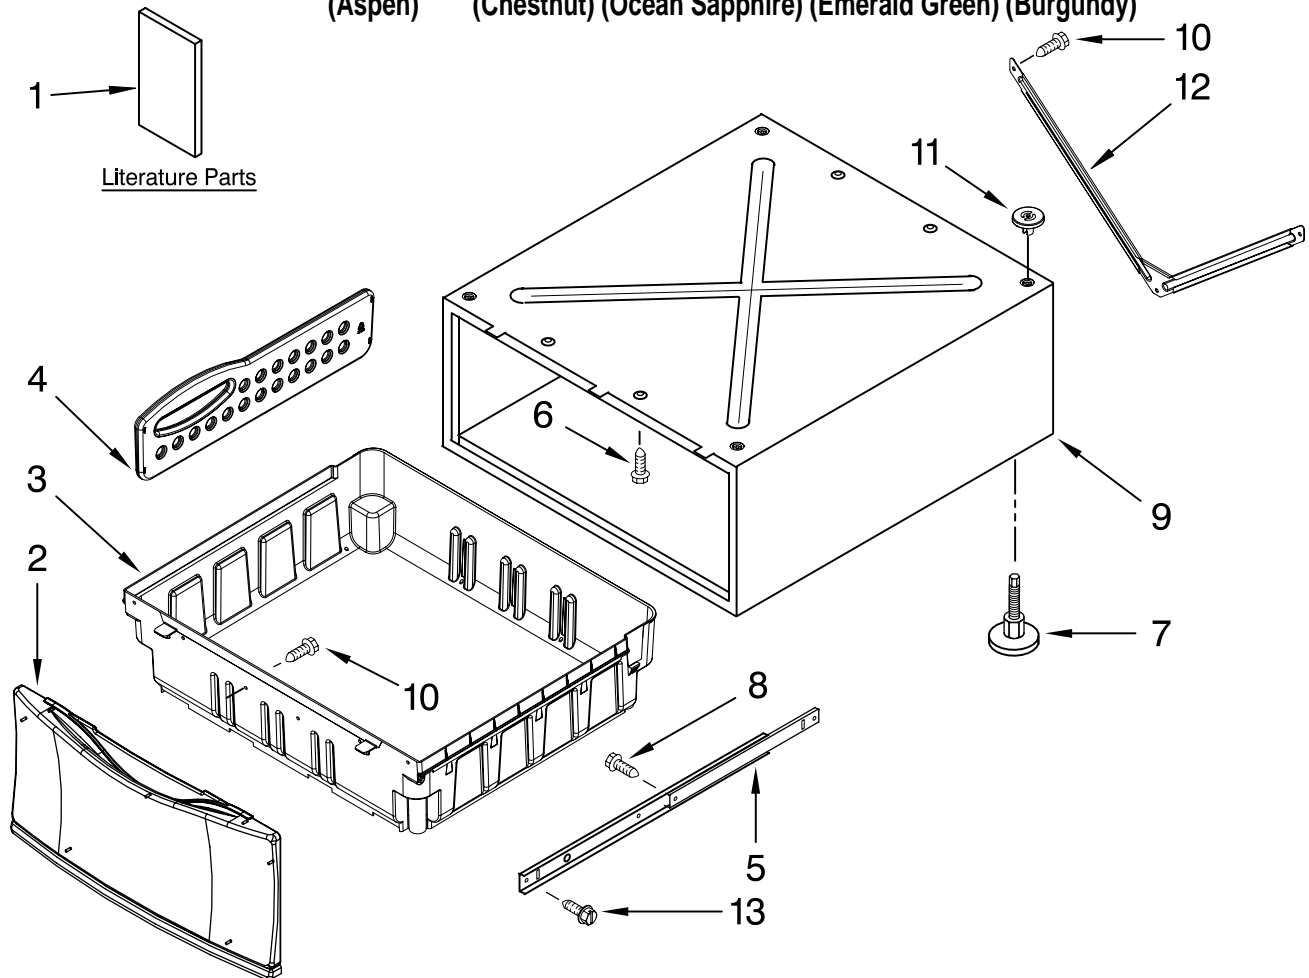

Illus. No.	Part No.	DESCRIPTION
1	W10198562	Literature Parts Installation Instructions
2	W10172749	Drawer Front Assembly White
	W10193241	Metallic Red
	W10193242	Oxide
	W10172759	Ebony
	W10172756	Ultimate Silver
	W10172760	Aspen
	W10172761	Chestnut
	W10193243	Ocean Sapphire
	W10189798	Emerald Green
	W10216396	Burgundy

Illus. No.	Part No.	DESCRIPTION
3	W10169635	Drawer Bin
4	W10189999	Divider, Drawer
5	8578394	Slide Assembly
6	3400111	Screw
7	8563585	Foot Assembly
8	3400639	Screw, 6-20 x 3/8
9		Cabinet (Not Serviced)
10	8533995	Screw, 8-18 x 1/2
11	8537982	Pad (4)
12	W10169550	Brace, Rear
13	9740849	Screw, 8-18 x 7/16