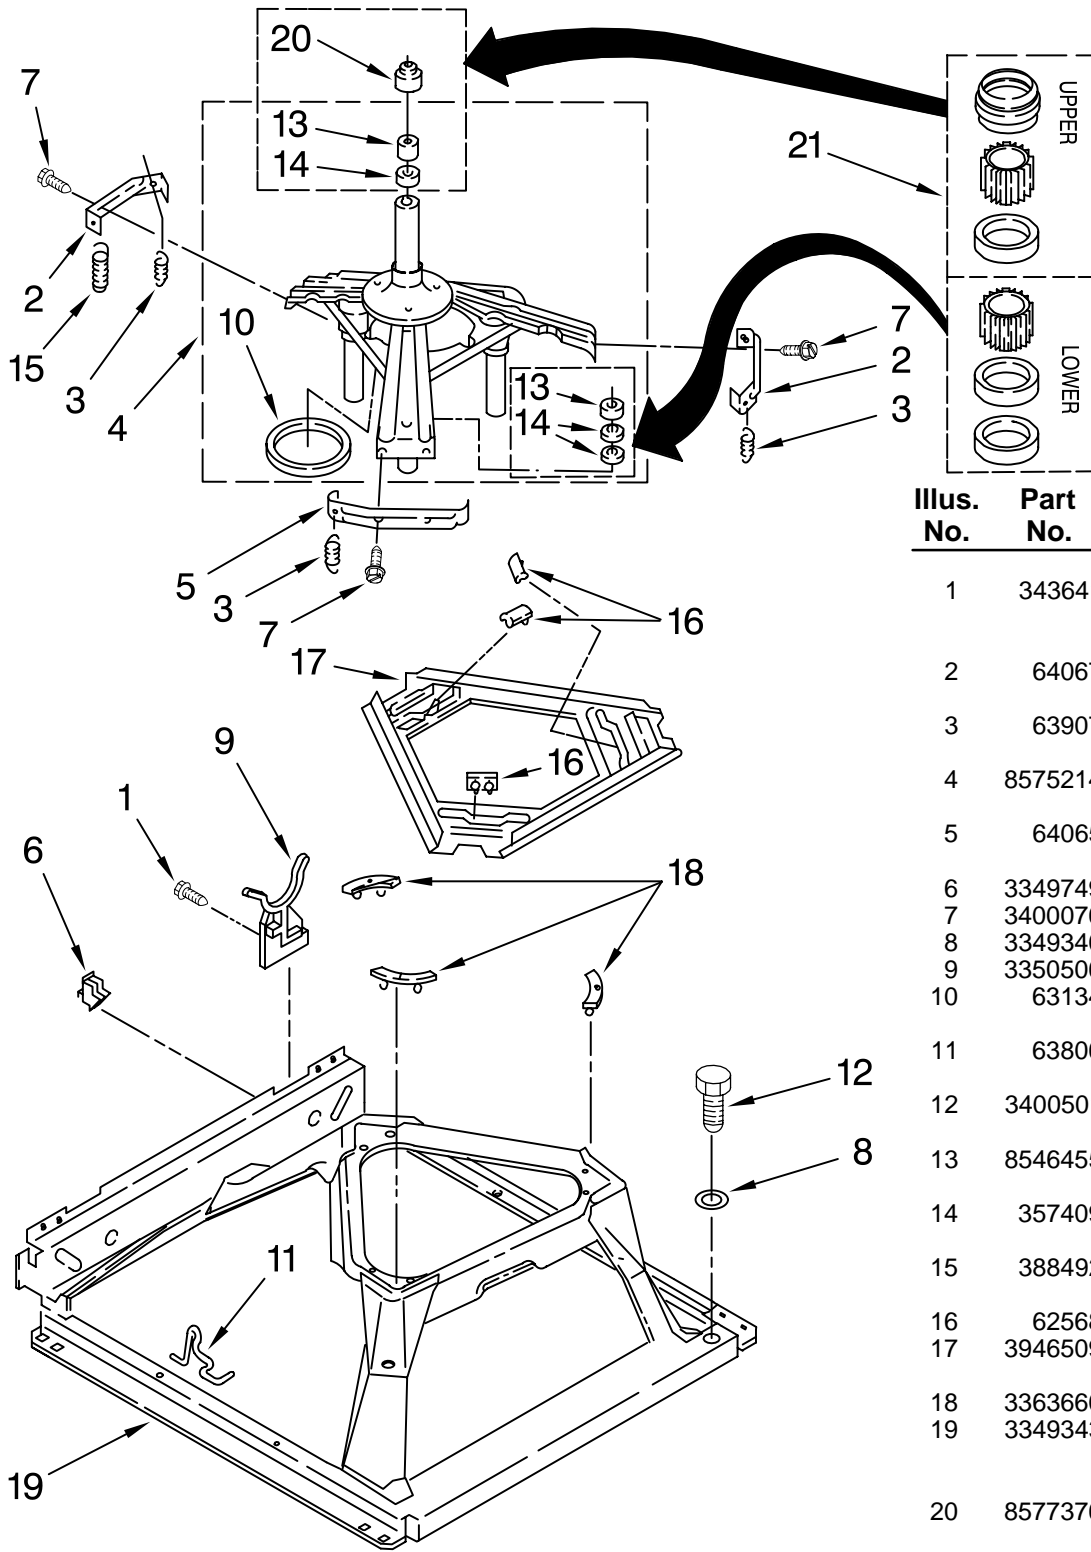

MACHINE BASE PARTS

For Model: MGT3800TWO
(White)

Illus. No.	Part No.	DESCRIPTION
1	343641	Screw, Bracket Mounting (10-16 x 1/2)
2	64067	Bracket, Spring Outer (2)
3	63907	Spring, Suspension (3)
4	8575214	Support & Brake, Tub
5	64065	Bracket, Spring Outer (L.F.)
6	3349749	Restrainer, Base
7	3400076	Screw, 10-32 x 5/8
8	3349340	Washer (2)
9	3350506	Retainer, Hose
10	63134	Ring, Sound Deadening
11	63806	Retainer, Suspension Spring
12	3400501	Screw, Shoulder (2)
13	8546455	Bearing, Centerpost (2)
14	357409	Seal, Centerpost (3)
15	388492	Spring, Counterweight
16	62568	Pad, Plate
17	3946509	Plate, Suspension (Includes Illus. 16)
18	3363660	Pad, Base
19	3349343	Base Assembly (Includes Illus. 11 & 18)
20	8577376	Seal, Centerpost (1)
21	285203	Centerpost Bearing Kit (Includes Illus. 13, 14 & 20)

IMPORTANT: All Part Numbers Listed Are Whirlpool Numbers. Source Parts Through Whirlpool.