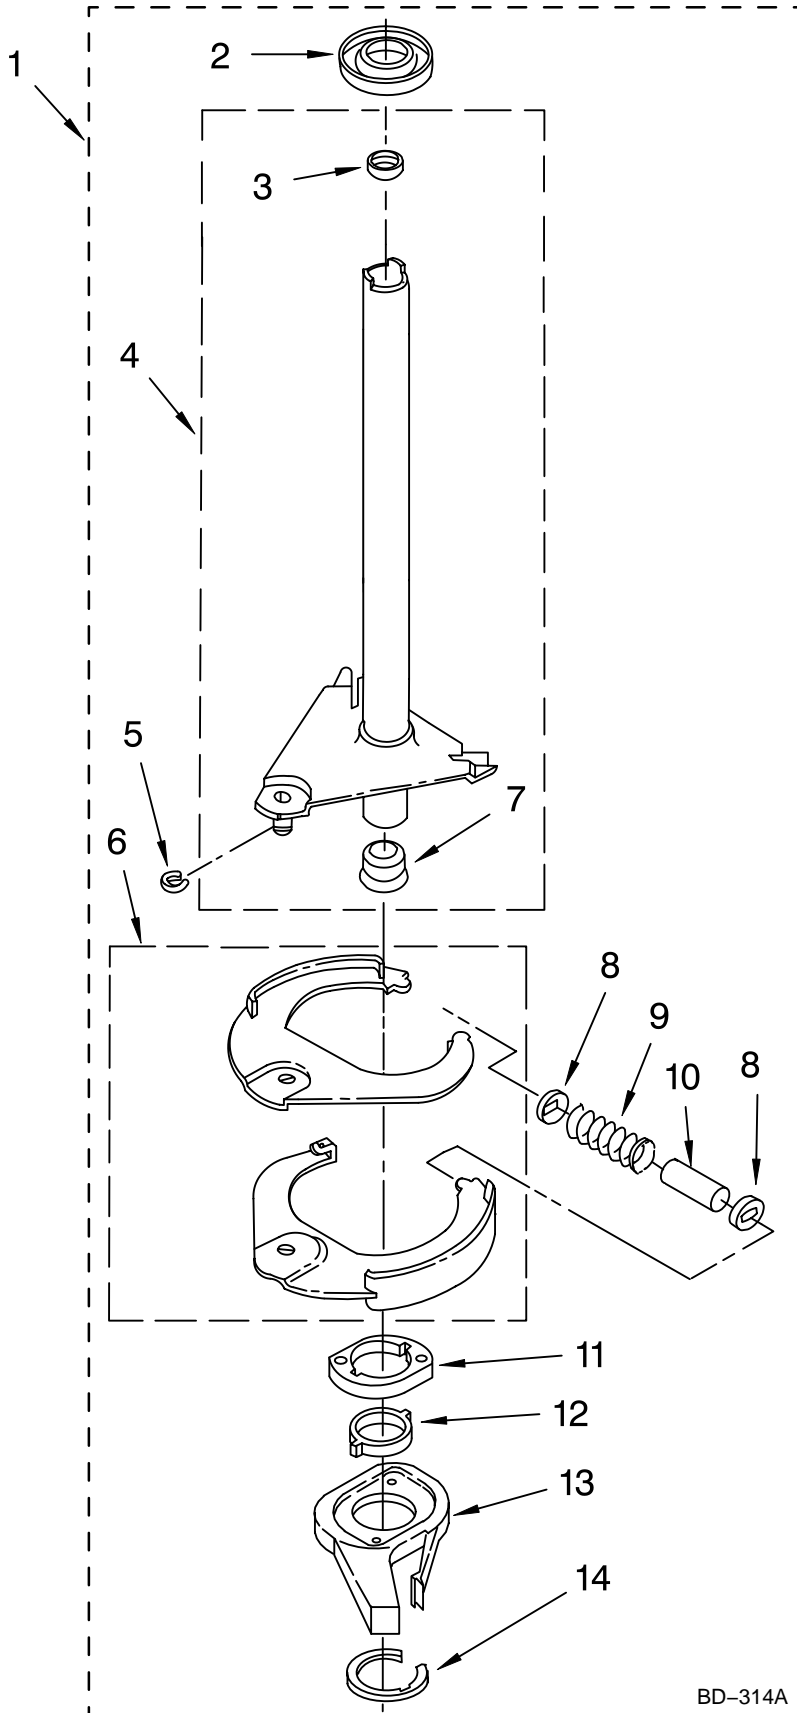

BRAKE AND DRIVE TUBE PARTS

For Model: MGT3800TW0
(White)

Illus. No.	Part No.	DESCRIPTION
1	388951	Brake And Drive Tube (Complete)
2	62658	Ring, Thrust
3	356427	Seal, Drive Tube
4	64027	Tube, Basket Drive (Includes Illus. 3, 4, 5 & 9)
5	64035	Ring, Retaining
6	64232	Shoe, Brake (2)
7	62703	"T" Bearing, Spin Tube
8	3353956	Cap, Brake Spring (2)
9	62647	Spring, Brake
10	3355360	Sleeve, Brake Spring
11	661516	Cam, Brake Release
12	63022	Sleeve, Cam
13	64194	Driver, Brake Cam
14	90368	Ring, Retaining

FOLLOWING PARTS NOT ILLUSTRATED

285208 Lubricant
(Use Only In Brake Shoe Assembly On Roller & Pin)

IMPORTANT: All Part Numbers Listed Are Whirlpool Numbers. Source Parts Through Whirlpool.