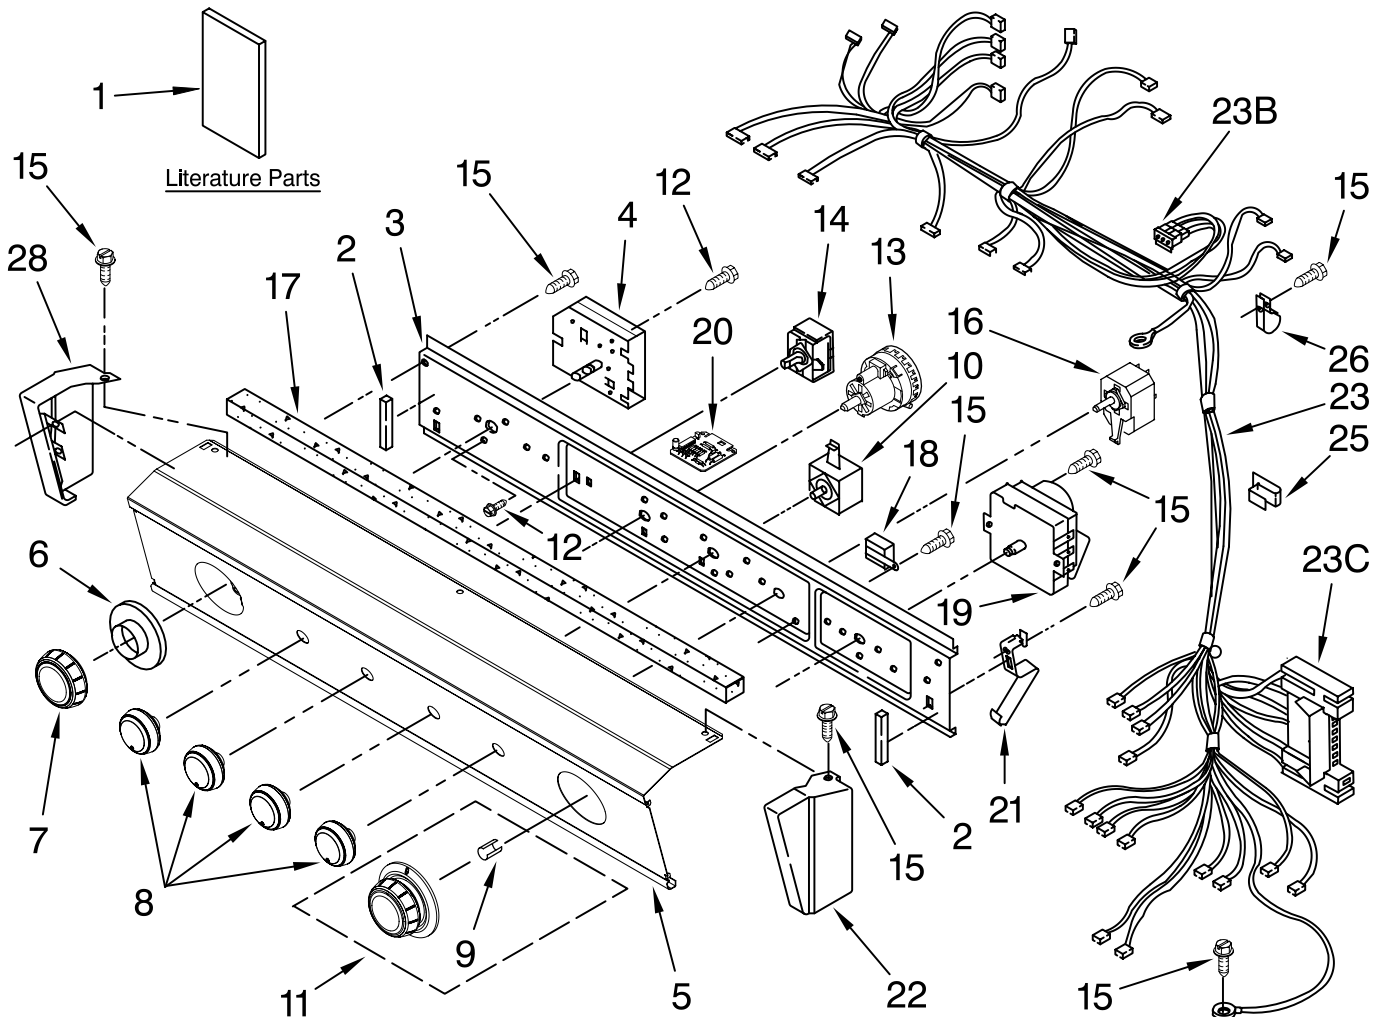

WASHER/DRYER CONTROL PANEL PARTS

For Model: MGT3800TWO
(White)

WASHER/DRYER
LAUNDRY SYSTEM

Illus. No.	Part No.	DESCRIPTION	Illus. No.	Part No.	DESCRIPTION	Illus. No.	Part No.	DESCRIPTION
1	W10118290	Literature Parts Installation Instructions	7	W10110033	Knob, Timer (Washer)	17	8521965	Gasket, Console
	W10117754	Use & Care Guide	8	W10112572	Knob, Control (3)	18	694419	Buzzer, Mini
	W10117755	Sheet, Cycle Feature	9	8536939	Spring-Clip Knob	19	W10113816	Timer, Dryer
	W10114285	Wiring Diagram	10	3405156	Switch, Rotary Push-To-Start	20	8558178	Control, C-Version
	W10118319	Energy Guide	11	W10112573	Knob, Timer (Dryer)	21	3389453	Bracket, Hinge (2)
2	3390688	Spacer-Foam Pad (2)	12	3400808	Screw, 10-32 x 5/16	22	3389456	End Cap (RH)
3	8528583	Bracket, Control (Includes Illus. 2)	13	W10112533	Switch, Pressure	23	W10128117	Harness - Dryer
4	W10124193	Timer, Washer	14	W10114118	Switch, Temperature	23B	2154470	Receptacle
5	W10124093	Panel, Control	15	90767	Screw, 8-18 x 3/8	23C	3395683	Connector, (Motor-Dryer)
6	W10112571	Dial, (Washer)	16	W10117655	Switch, Push-To-Start	25	3390422	Clip, Harness (2)
						26	3390604	Clamp, Harness
						28	3389464	End Cap (LH)

IMPORTANT: All Part Numbers Listed Are Whirlpool Numbers. Source Parts Through Whirlpool.

DRYER FRONT PANEL AND DOOR PARTS

For Model: MGT3800TWO
(White)

Illus. No.	Part No.	DESCRIPTION
1	3389249	Nut, Push (4)
2	3391902	Switch, Door
3	98234	Clip, Ground
4	3392547	Panel, Front
5	3390735	Seal, Door
6	3392563	Door, Rear
7	3387872	Door, Front
8	3388229	Retainer, Toe Panel (2)

Illus. No.	Part No.	DESCRIPTION
9	3387242	Bearing & Seal
10	3392602	Clip, Harness
11	696144	Strike, Panel
12	697773	Screw, Door Switch Mounting (2)
13	3393008	Screw, 10-16 x 1/2
14	3392538	Catch, Door