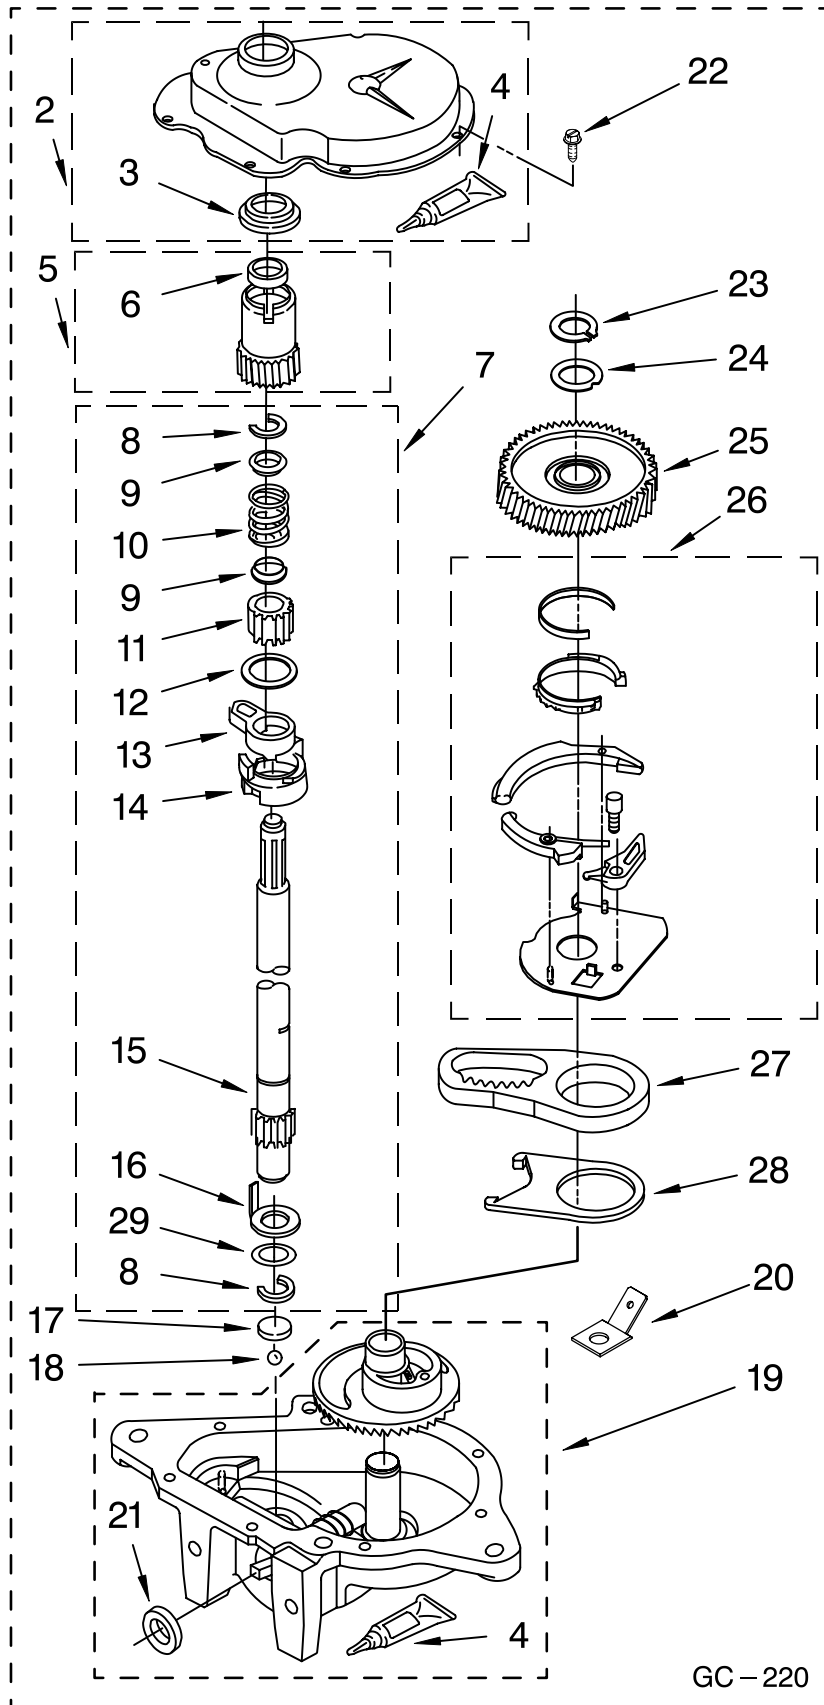

GEARCASE PARTS

For Model: MGT3800TWO
(White)

Illus. No.	Part No.	DESCRIPTION
1	8532118	Gearcase (Complete)
2	285202	Cover, Gearcase
3	3349985	Seal, Gearcase Cover
4	285195	Sealer, Gasket (.20 Fl. Oz.) (6 ml)
5	63320	Pinion, Spin (Includes Illus. 25)
6	356427	Seal, Spin Pinion
7	389387	Shaft, Agitator (Complete)
8	90369	Ring, Retaining (2)
9	62677	Retainer, Spring (2)
10	62676	Spring, Agitate
11	63273	Gear, Agitate (Includes 15 & 29)
12	62619	Washer, Agitate Gear
13	62580	Cam Follower (Includes 14)
14	62581	Cam, Agitate (Includes 13)
15	285509	Shaft, Agitator (Includes 11 & 29)
16	62618	Washer, Cam Thrust
17	16018	Bearing, Thrust (Includes 18)
18	85529	Ball, Bearing (Includes 17)
19	389230	Bottom and Pinion, Gearcase
20	3949116	Block Tab, Terminal
21	285352	Seal, Thrust Plug
22	3351614	Screw, Gearcase Cover Mounting (8) (10-24 x 3/8)
23	3362552	Ring, Retaining
24	285735	Washer Kit, Thrust
25	62570	Gear, Spin
26	388253	Neutral Assembly
27	3349296	Rack, Connecting
28	62621	Actuator, Shift
29	388815	Washer, Intermediate

IMPORTANT: All Part Numbers Listed Are Whirlpool Numbers. Source Parts Through Whirlpool.