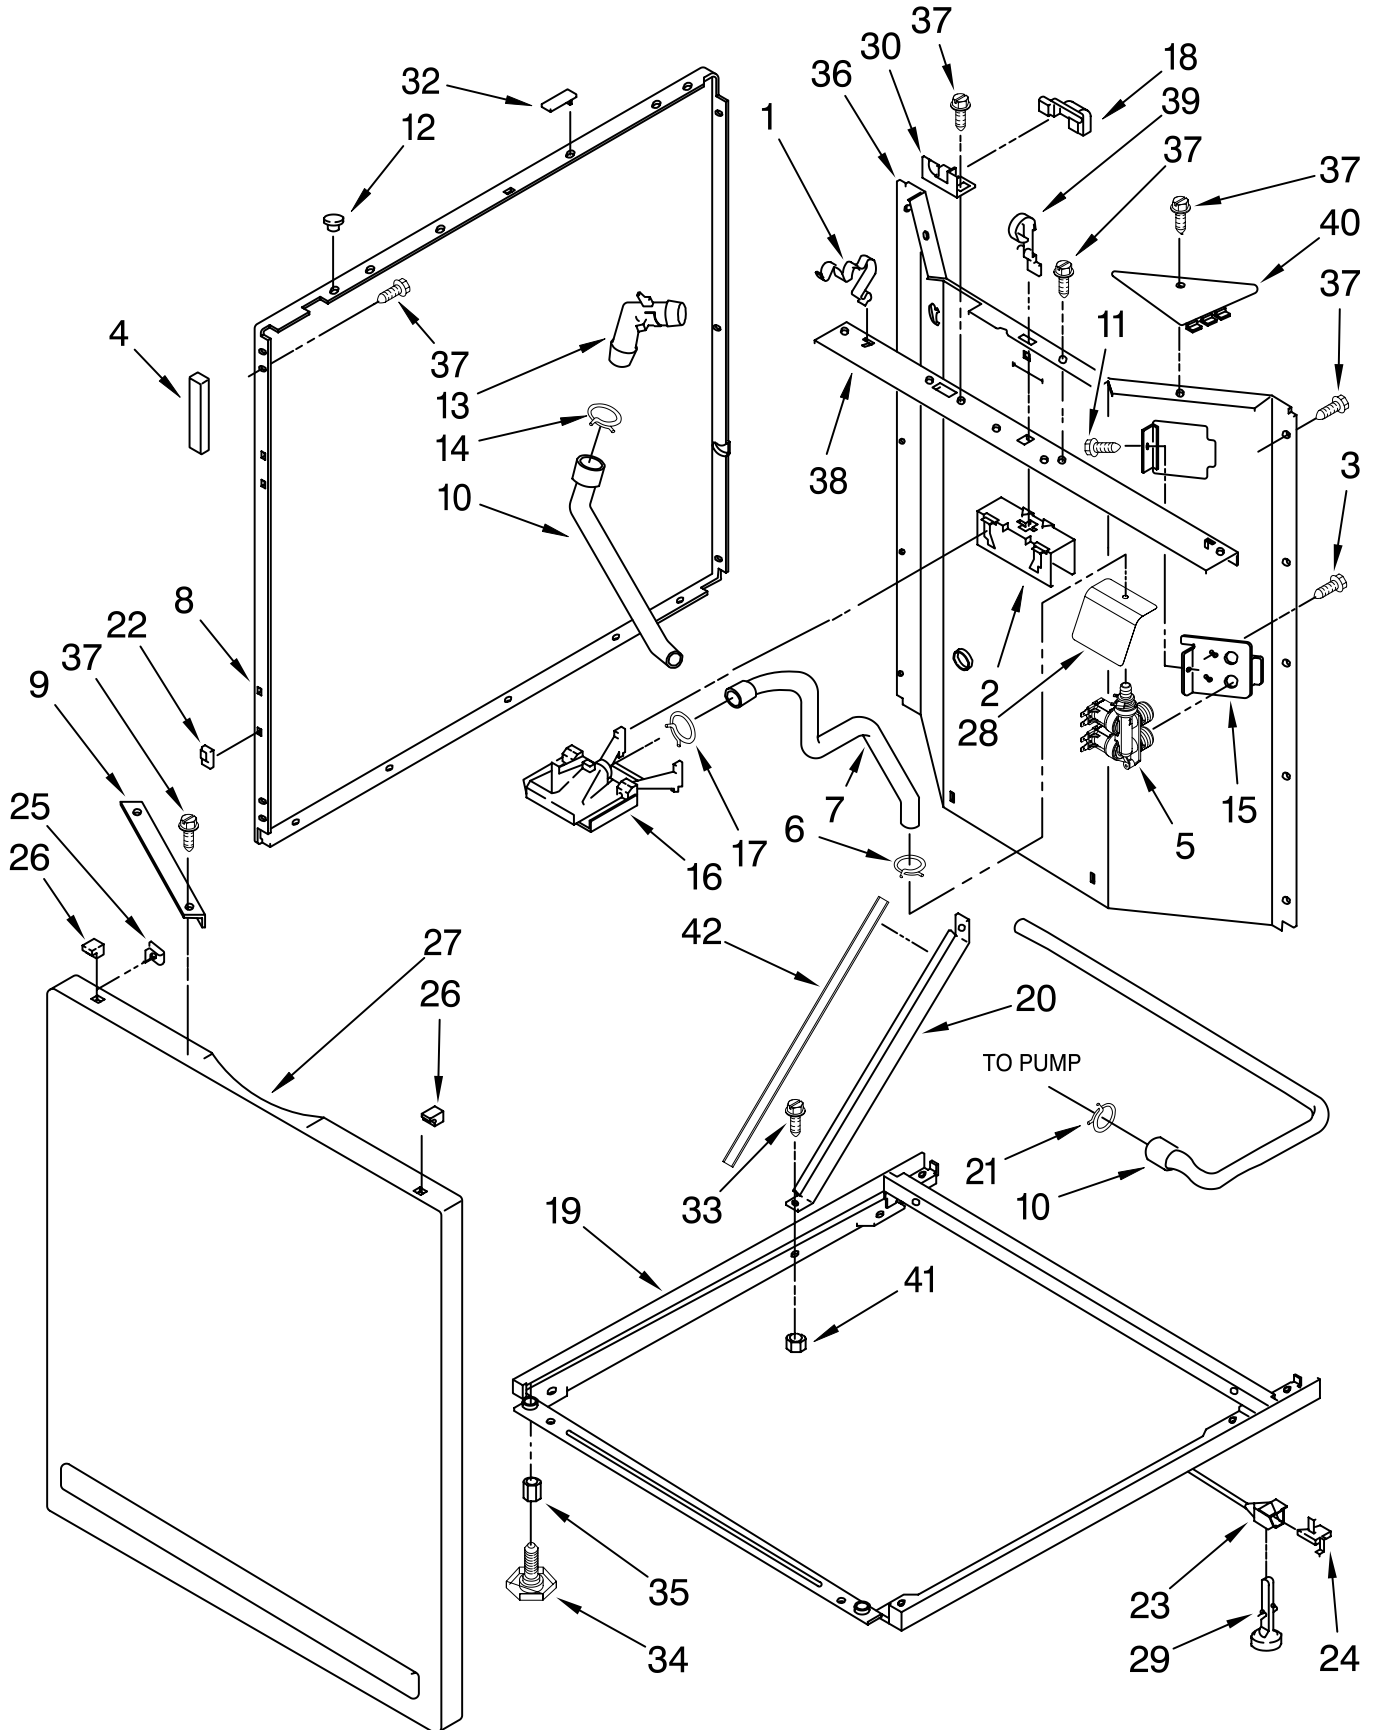

WASHER CABINET PARTS

For Model: MGT3800TWO
(White)

IMPORTANT: All Part Numbers Listed Are Whirlpool Numbers. Source Parts Through Whirlpool.

WASHER CABINET PARTS

For Model: MGT3800TWO
(White)

Illus. No.	Part No.	DESCRIPTION	Illus. No.	Part No.	DESCRIPTION	Illus. No.	Part No.	DESCRIPTION
1	3349770	Clip, Spring Top (2)	11	9740848	Screw, 8-18 x 1/2	28	3979552	Drape, Inlet-Valve
2	3349768	Bracket, Vacuum	12	660975	Plug, Top To Cabinet (2)	29	358594	Foot, Rear (2)
3	62863	Screw, Mixing Valve Mounting (2) (10-16 X 3/8)	13	8557915	Connector, Hose	30	3350144	Bracket, Lid Switch
4	3350013	Foam	14	356138	Clamp, Hose	32	352292	Nut, Push-In (2)
5	3979349	Valve, Water Mixing	15	3349673	Bracket, Valve	33	3400502	Screw, 5/16-18 x 1/2 (2)
6	370451	Clamp, Hose	16	387606	Thermister, Inlet	34	389102	Foot, Front (2)
7	8521954	Hose, Water Inlet (Vacuum Break To Mixing Valve)	17	371503	Clamp, Hose	35	3400917	Nut, Jam (2)
8	3349455	Panel, Side (2) (Same Panel Used On Left And Right Side)	18	3350145	Shield, Lid Switch	36	3349493	Panel, Rear (Washer)
9	3350745	Brace, Front Panel	19	3402724	Base, Cabinet	37	343641	Screw, 10-16 x 1/2
10	3353841	Hose, Drain	20	3388857	Bracket, Base	38	3349697	Rail, Back Top
			21	371507	Clamp, Hose	39	3350135	Spring, Lever Bracket
			22	3394083	Clip, Front Panel (2)	40	3390608	Shield, Corner Right Rear
			23	3349311	Link, Leveling	41	3393930	Nut, Hex (2)
			24	359364	Clip, Leveling Mechanism (2)	42	303294	Edge, Protector
			25	98234	Clip, Ground			
			26	345670	Lock, Top (2)			
			27	3349499	Panel, Front			

IMPORTANT: All Part Numbers Listed Are Whirlpool Numbers. Source Parts Through Whirlpool.