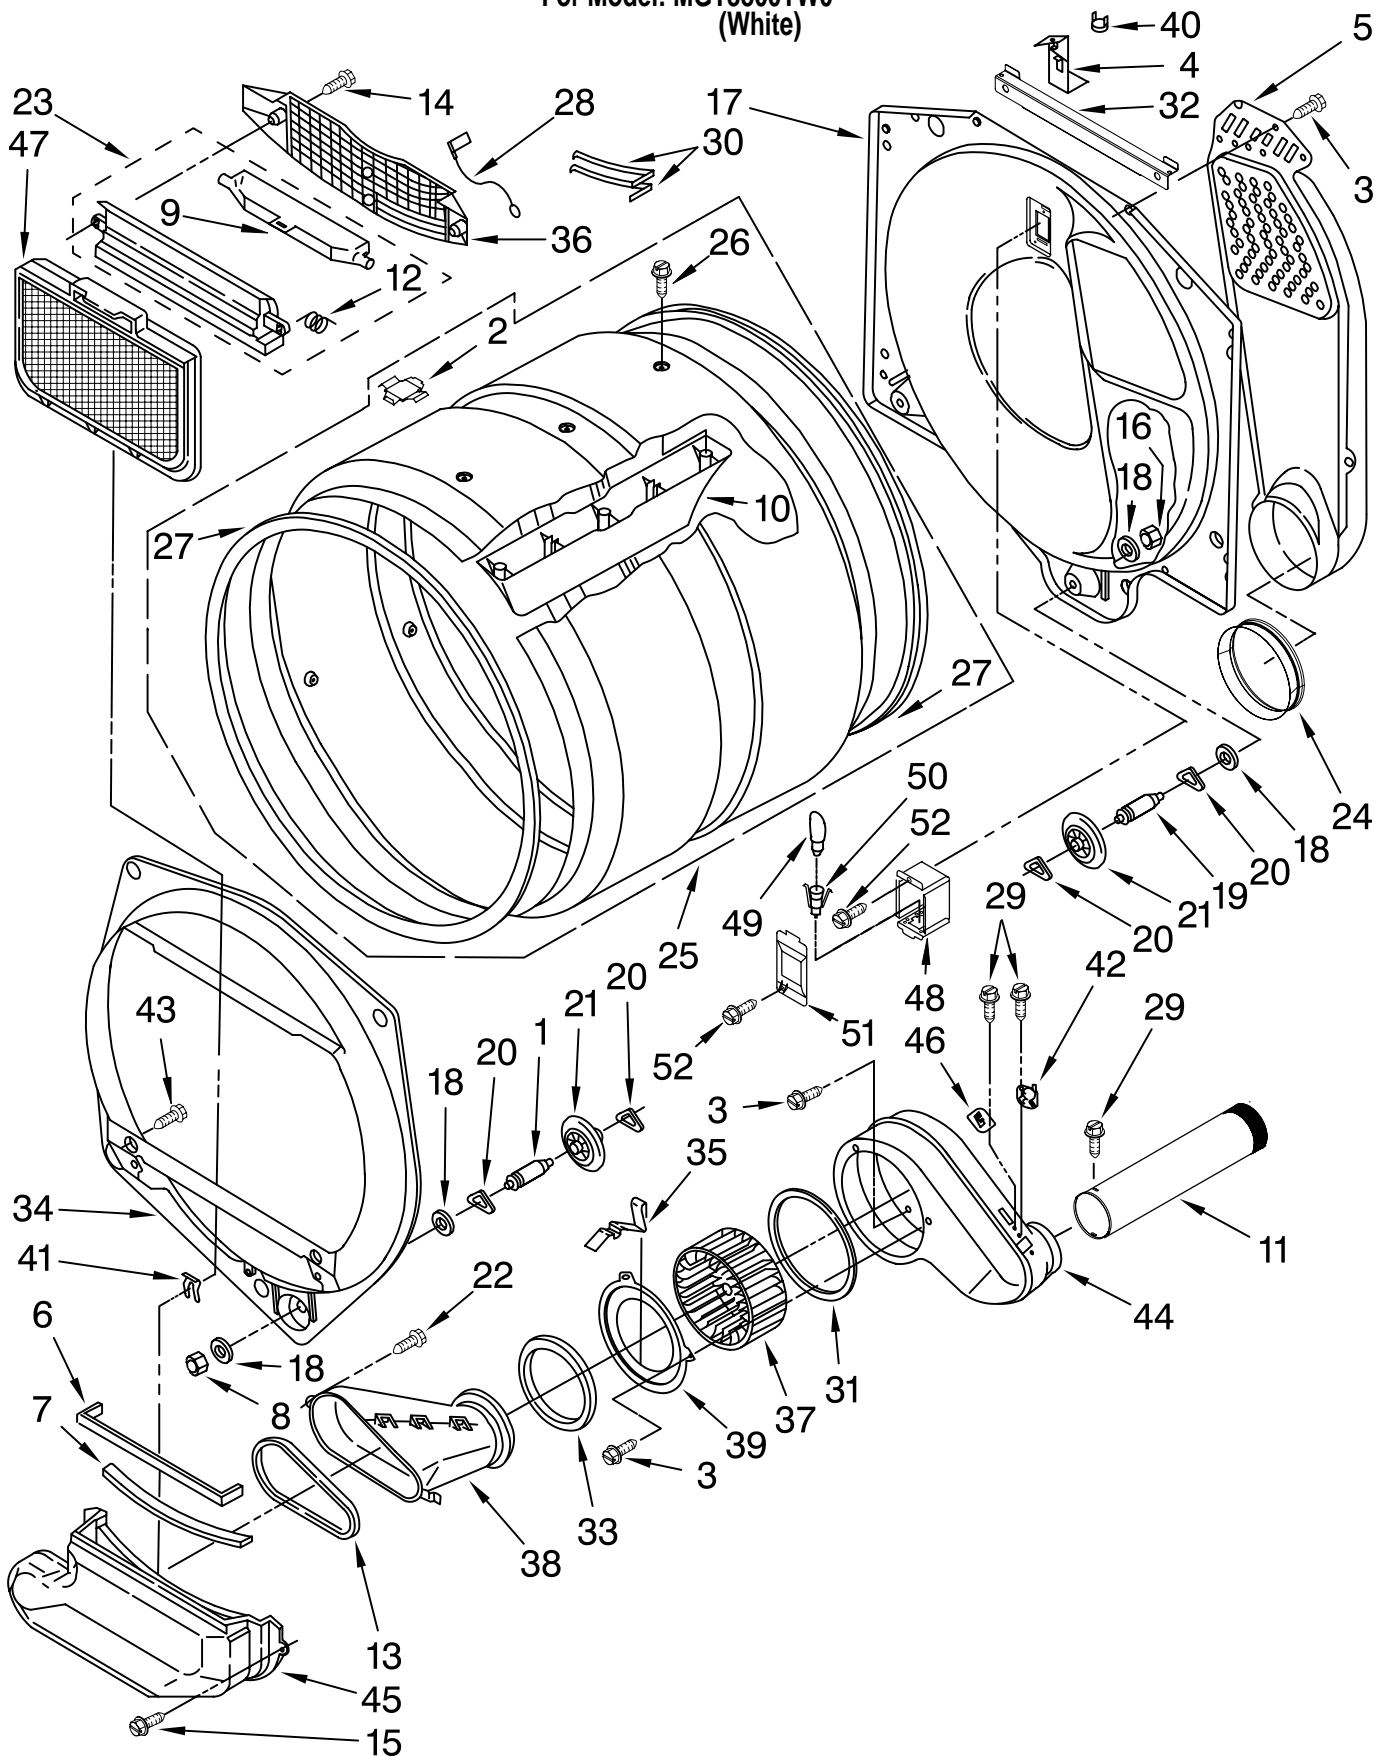

DRYER BULKHEAD PARTS

For Model: MGT3800TW0
(White)

IMPORTANT: All Part Numbers Listed Are Whirlpool Numbers. Source Parts Through Whirlpool.

DRYER BULKHEAD PARTS

For Model: MGT3800TWO
(White)

Illus. No.	Part No.	DESCRIPTION	Illus. No.	Part No.	DESCRIPTION	Illus. No.	Part No.	DESCRIPTION
1	8575324	Shaft, Roller	19	8575325	Shaft, L.H. Thread	39	697366	Plate, Blower
2	8066086	Plug, Drum Hole	20	690997	Tri- Ring	40	3388697	Fixed, Thermostat (205°F)
3	343641	Screw, 10-16 x 1/2	21	8536973	Support, Roller	41	694415	Clip, Strain Relief
4	3392226	Clip, Thermostat	22	3387230	Screw, 10-16 x 3/4	42	3387134	Thermostat, Internal-Bias
5	3392157	Air Duct Assembly	23	3394985	Housing, Outlet	43	695240	Screw, 8-18 x 1/2
6	697813	Seal, Outlet Housing	24	3387910	Colar-Air Duct	44	8544363	Housing, Blower
7	3391906	Seal, Lint Duct	25	3389448	Assembly, Drum	45	3388909	Lint Duct Assembly (Includes Illus. 7 & 13)
8	3934666	Nut	26	W10109200	Screw, 11-16 x 3/4	46	3403607	Limiter, Thermal
9	3394984	Door, Lint Screen	27	697694	Seal, Drum	47	3389644	Screen, Lint
10	3389449	Baffle, Drum (3)	28	3392258	Wire, Ground (Sensor)	48	3977373	Bracket, Light
11	8563748	Pipe, Exhaust	29	8533971	Screw, 8-18 x 1/2	49	3406124	Bulb, Light
12	3394986	Spring, Lint Screen Door	30	3387223	Electrode Sensor	50	3403634	Socket, Assembly
13	3391685	Seal, Transition Duct To Lint Duct	31	697770	Seal, Cover Plate	51	3402841	Lens, Drum Light
14	3357011	Screw, 10-16 x 1/2	32	8571651	Bracket, Bulkhead (Upper)	52	487909	Screw, 8-15 x 1/2
15	3390647	Screw, 8-18 x 1/2	33	8566209	Seal, Transition Duct			
16	W10001120	Nut, Hex (2)	34	697557	Bulkhead, Front			
17	8520836	Bulkhead, Rear	35	3390935	Clip, Duct Locator			
18	3387459	Washer, Support	36	8299979	Grille, Outlet			
			37	697772	Wheel, Blower			
			38	3389445	Duct, Transition (Includes Illus. 33)			

IMPORTANT: All Part Numbers Listed Are Whirlpool Numbers. Source Parts Through Whirlpool.