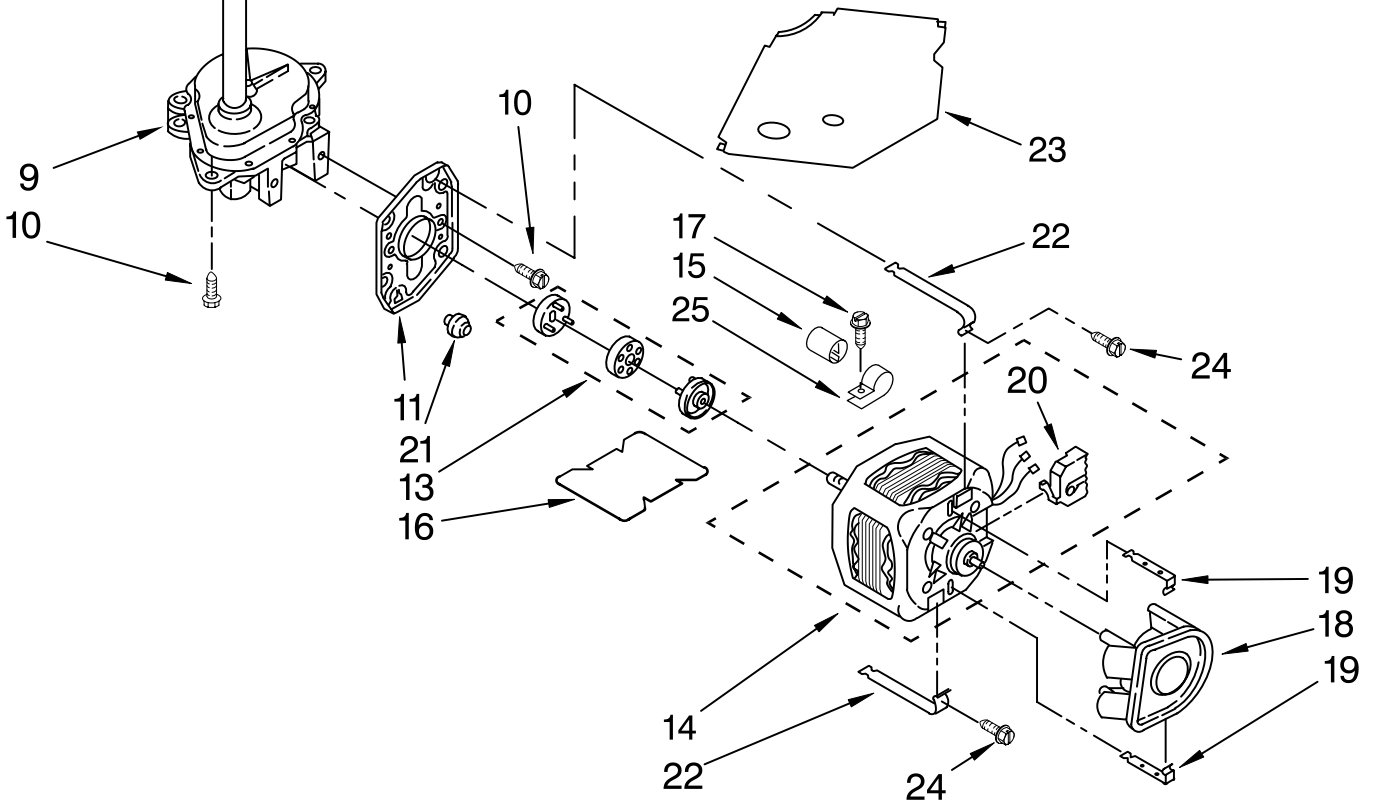

IMPORTANT: All Part Numbers Listed Are Whirlpool Numbers. Source Parts Through Whirlpool.