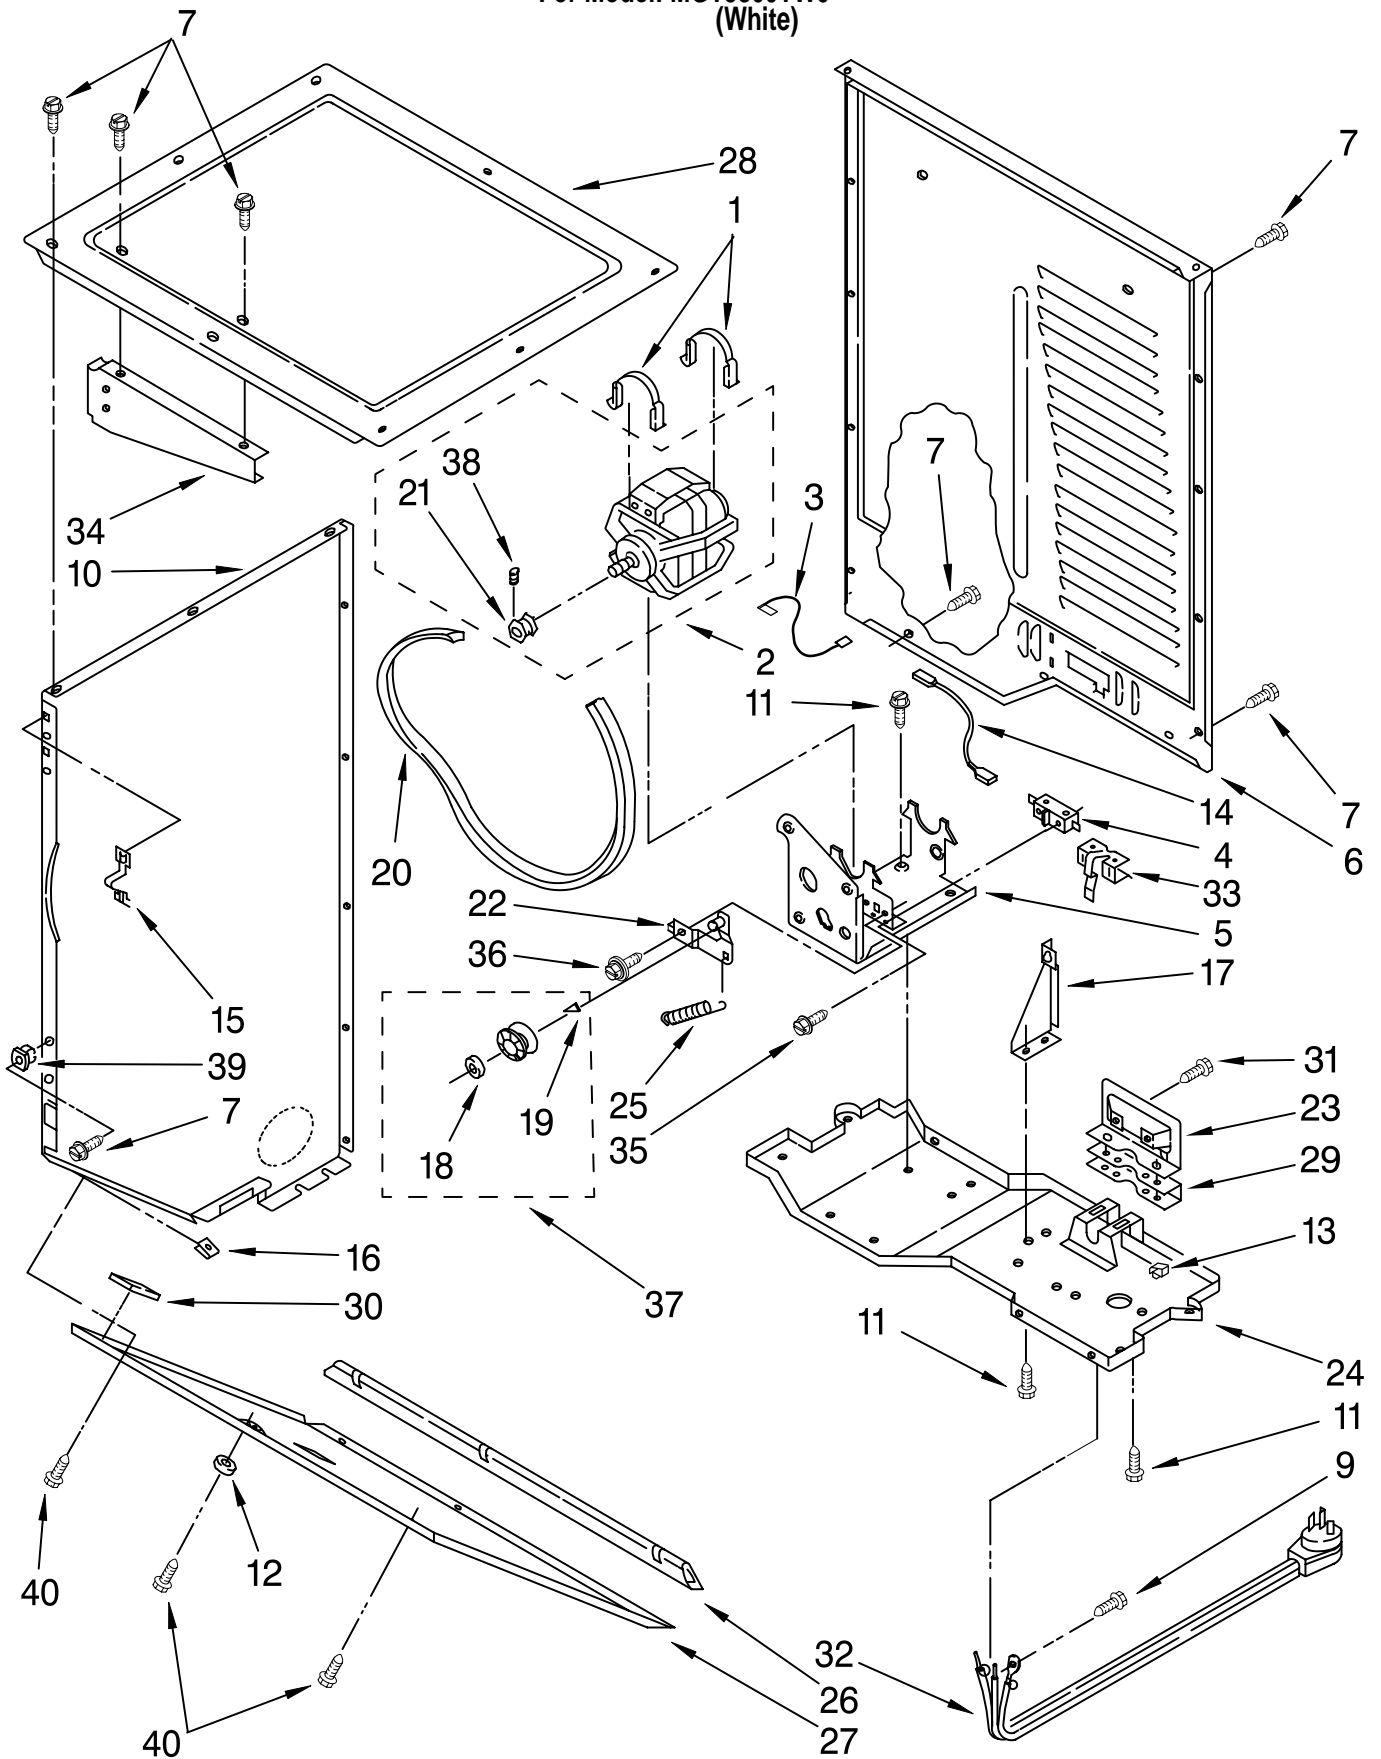

DRYER CABINET AND MOTOR PARTS

For Model: MGT3800TWO
(White)

IMPORTANT: All Part Numbers Listed Are Whirlpool Numbers. Source Parts Through Whirlpool.

DRYER CABINET AND MOTOR PARTS

For Model: MGT3800TWO
(White)

Illus. No.	Part No.	DESCRIPTION	Illus. No.	Part No.	DESCRIPTION	Illus. No.	Part No.	DESCRIPTION
1	660658	Clamp, Motor Mounting (2)	14	3394081	Wire, Broken Belt Switch	26	3389683	Cove, Transition Panel (Black)
2	8538266	Motor, Main Drive (60 Hz.)	15	3389231	Clip, Front Panel (2)	27	3389272	Panel, Transition
3	3398948	Wire, Jumper	16	98234	Clip, Ground	28	3389537	Top, Dryer
4	3394881	Switch, Broken Belt	17	3391639	Bracket, Bulkhead	29	3393717	Bracket, Spacer
5	3388858	Bracket, Motor	18	690997	Washer, Thrust	30	3389682	Spacer (2)
6	3389847	Panel, Rear	19	W10121334	Tri-Ring	31	343641	Screw, 8-18 x 5/16
7	343641	Screw, 10-16 x 1/2	20	3387610	Belt, Drive	32	694018	Cord, Power
9	8533971	Screw, Ground (8-18 x 3/8)	21	3391087	Pulley, Motor (60 Hz.)	33	8066120	Lever, Snap Switch
10	3389264	Panel, Side (L.H.)	22	3389332	Bracket, Idler	34	3390722	Shield-Console To Drum
	3389256	Panel, Side (R.H.)	23	3393722	Bracket, Terminal Block	35	98129	Screw, 6-20 x 1
11	3390631	Screw, 10-16 x 3/8				36	3389420	Bolt, Shoulder
12	3389431	Bumper, Lid Stop	24	3391668	Base, Dryer	37	3388672	Pulley, Idler
13	697438	Clip	25	3387374	Spring, Idler	38	3394743	Pin, Roll
						39	692400	Nut, Push-In
						40	693304	Screw And Washer

IMPORTANT: All Part Numbers Listed Are Whirlpool Numbers. Source Parts Through Whirlpool.