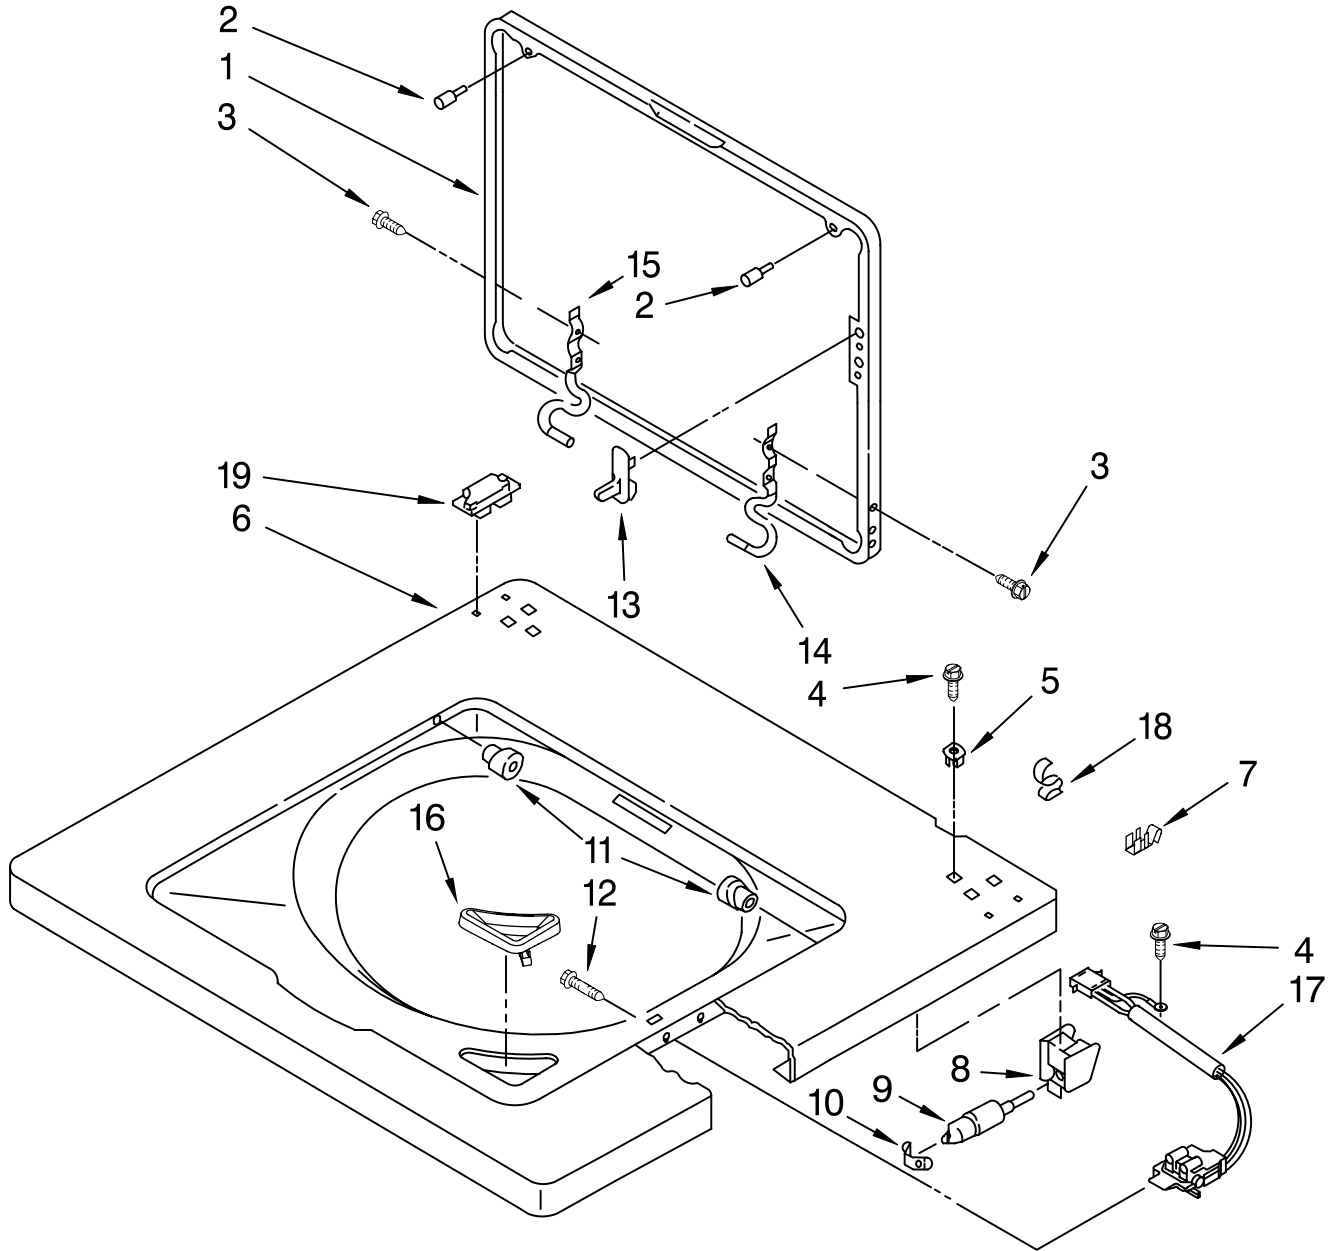

WASHER TOP AND LID PARTS

For Model: MGT3800TW0
(White)

IMPORTANT: All Part Numbers Listed Are Whirlpool Numbers. Source Parts Through Whirlpool.

WASHER TOP AND LID PARTS

For Model: MGT3800TWO
(White)

Illus. No.	Part No.	DESCRIPTION
1	3351652	Lid
2	9724509	Bumper, Lid (2)
3	W10119872	Screw And Washer
4	343641	Screw, 10-16 x 1/2
5	692400	Nut, Push-In (2)
6	3349817	Top, Console
7	357572	Clip, Grounding
8	3354020	Bracket, Mounting
9	3350152	Retainer, Lid Assembly
10	3350828	Clip, Retainer
11	21258	Hinge, Bearing (2)
12	3356311	Screw And Washer
13	358684	Strike, Lid
14	3350101	Hinge, R.H.
15	3350102	Hinge, L.H.
16	3362952	Dispenser, Bleach
17	3355458	Switch, Lid
18	90016	Clip, Wire (4)
19	W10134768	Locator, Top

IMPORTANT: All Part Numbers Listed Are Whirlpool Numbers. Source Parts Through Whirlpool.