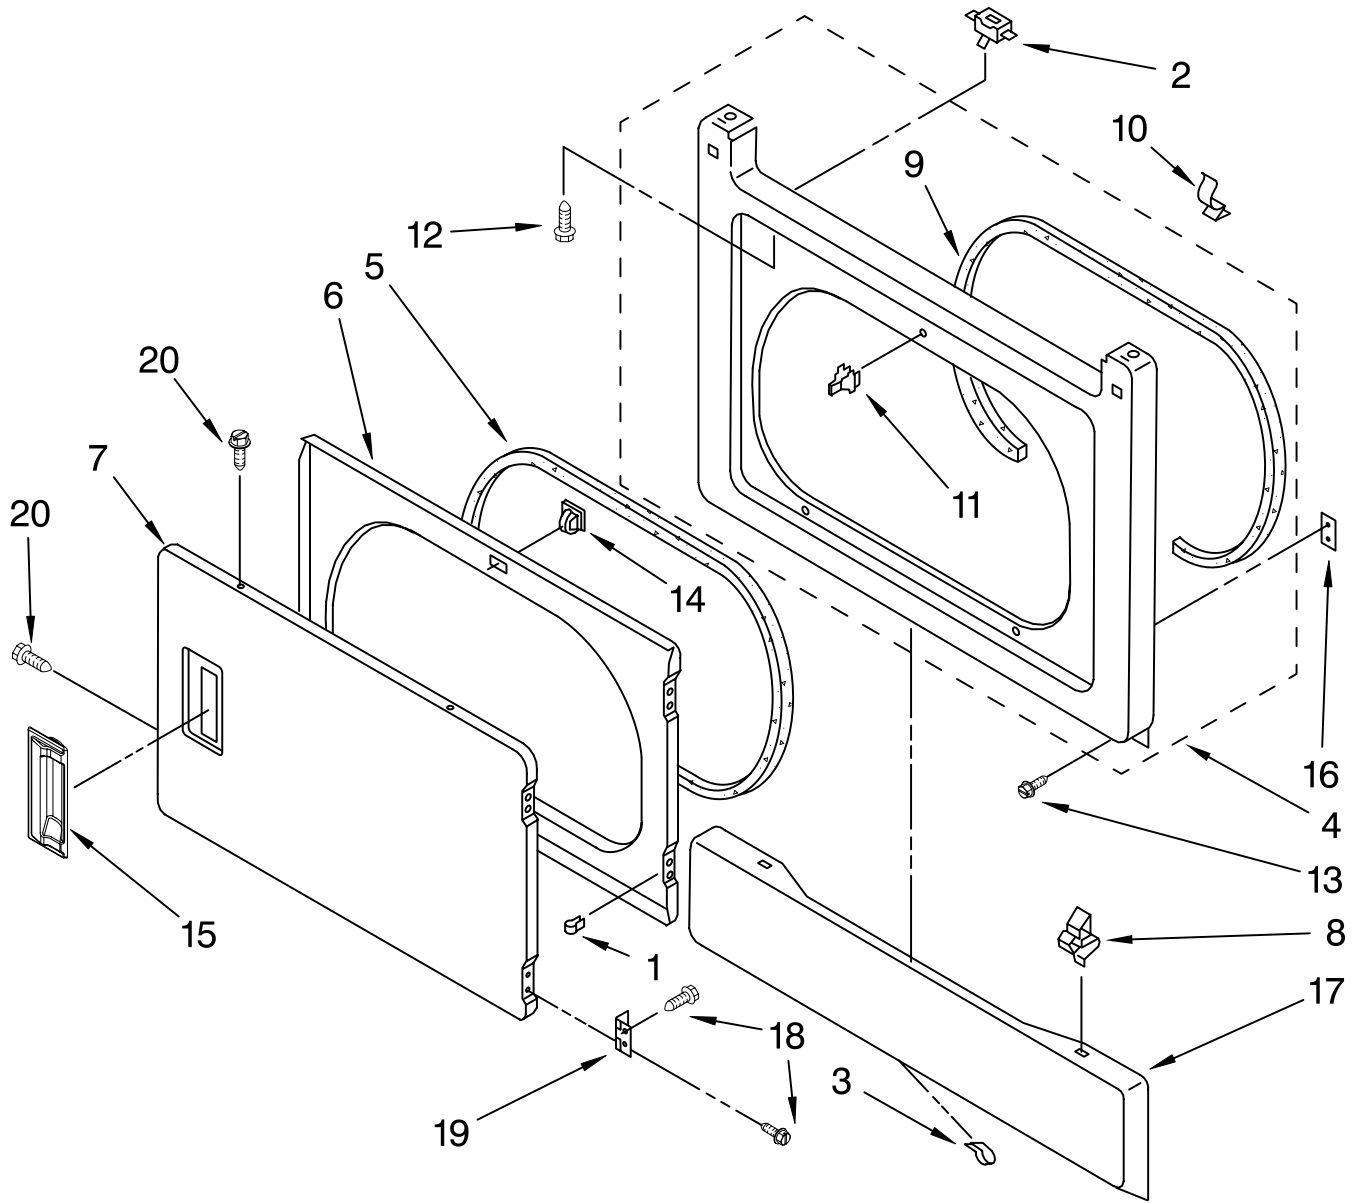

WASHER/DRYER CONTROL PANEL PARTS

For Model: MGT3800TWO
(White)

WASHER/DRYER
LAUNDRY SYSTEM

Illus. No.	Part No.	DESCRIPTION	Illus. No.	Part No.	DESCRIPTION	Illus. No.	Part No.	DESCRIPTION
1	W10118290	Literature Parts Installation Instructions	7	W10110033	Knob, Timer (Washer)	17	8521965	Gasket, Console
	W10117754	Use & Care Guide	8	W10112572	Knob, Control (3)	18	694419	Buzzer, Mini
	W10117755	Sheet, Cycle Feature	9	8536939	Spring-Clip Knob	19	W10113816	Timer, Dryer
	W10114285	Wiring Diagram	10	3405156	Switch, Rotary Push-To-Start	20	8558178	Control, C-Version
	W10118319	Energy Guide	11	W10112573	Knob, Timer (Dryer)	21	3389453	Bracket, Hinge (2)
2	3390688	Spacer-Foam Pad (2)	12	3400808	Screw, 10-32 x 5/16	22	3389456	End Cap (RH)
3	8528583	Bracket, Control (Includes Illus. 2)	13	W10112533	Switch, Pressure	23	W10128117	Harness - Dryer
4	W10124193	Timer, Washer	14	W10114118	Switch, Temperature	23B	2154470	Receptacle
5	W10124093	Panel, Control	15	90767	Screw, 8-18 x 3/8	23C	3395683	Connector, (Motor-Dryer)
6	W10112571	Dial, (Washer)	16	W10117655	Switch, Push-To-Start	25	3390422	Clip, Harness (2)
						26	3390604	Clamp, Harness
						28	3389464	End Cap (LH)

IMPORTANT: All Part Numbers Listed Are Whirlpool Numbers. Source Parts Through Whirlpool.

DRYER FRONT PANEL AND DOOR PARTS

For Model: MGT3800TWO
(White)

Illus. No.	Part No.	DESCRIPTION
1	3389249	Nut, Push (4)
2	3391902	Switch, Door
3	98234	Clip, Ground
4	3392547	Panel, Front
5	3390735	Seal, Door
6	3392563	Door, Rear
7	3387872	Door, Front
8	3388229	Retainer, Toe Panel (2)

Illus. No.	Part No.	DESCRIPTION
9	3387242	Bearing & Seal
10	3392602	Clip, Harness
11	696144	Strike, Panel
12	697773	Screw, Door Switch Mounting (2)
13	3393008	Screw, 10-16 x 1/2
14	3392538	Catch, Door