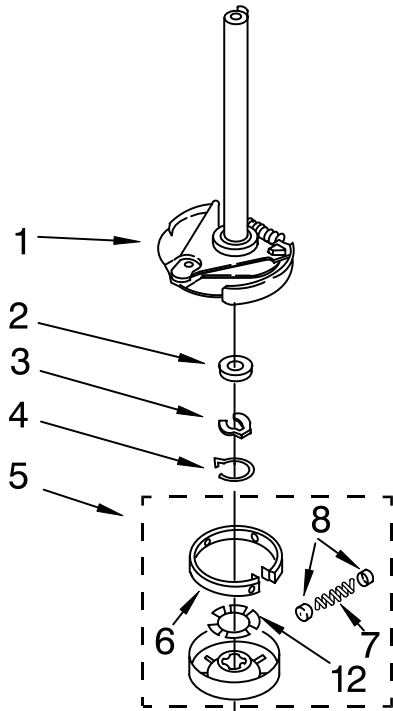

IMPORTANT: All Part Numbers Listed Are Whirlpool Numbers. Source Parts Through Whirlpool.

BRAKE, CLUTCH, GEARCASE, MOTOR AND PUMP PARTS

For Model: MGT3800TWO
(White)

Illus. No.	Part No.	DESCRIPTION
1	388951	Brake And Drive Tube (Complete) (Refer To Page 18 For Further Breakdown)
2	63292	Washer, Spin Tube Thrust
3	62697	Ring, Spin Tube Support
4	63283	Ring, Retainer
5	3951311	Clutch (Complete)
6	3951308	Band And Lining (Includes Illus. 7 & 8)
7	3363337	Spring & Damper Assembly
8	62646	Cap, Clutch Spring (2)
9	8532118	Gearcase (Complete)(Refer To Page 17 For Further Breakdown)

Illus. No.	Part No.	DESCRIPTION
10	3357334	Screw, (3) 5/16-24 x 3/16 (3) (Gearcase To Tub Support)
11	62611	Plate, Motor Mount To Gearcase
12	3355454	Clip, Anti-Rattle
13	3364003	Coupling, Motor & Isolating
14	661600	Motor, Main Drive
15	8572717	Capacitor, Motor Start
16	8316060	Shield, Motor
17	62863	Screw, 10-16 x 3/8
18	3363892	Pump, Complete
19	8546127	Retainer, Pump
20	62850	Switch, Main Drive Motor
21	62691	Grommet, Motor (4)
22	3349637	Retainer, Motor (2)
23	3362089	Shield, Tub To Motor
24	3387485	Screw, 10-16 x 5/8
25	3949496	Clamp, Capacitor