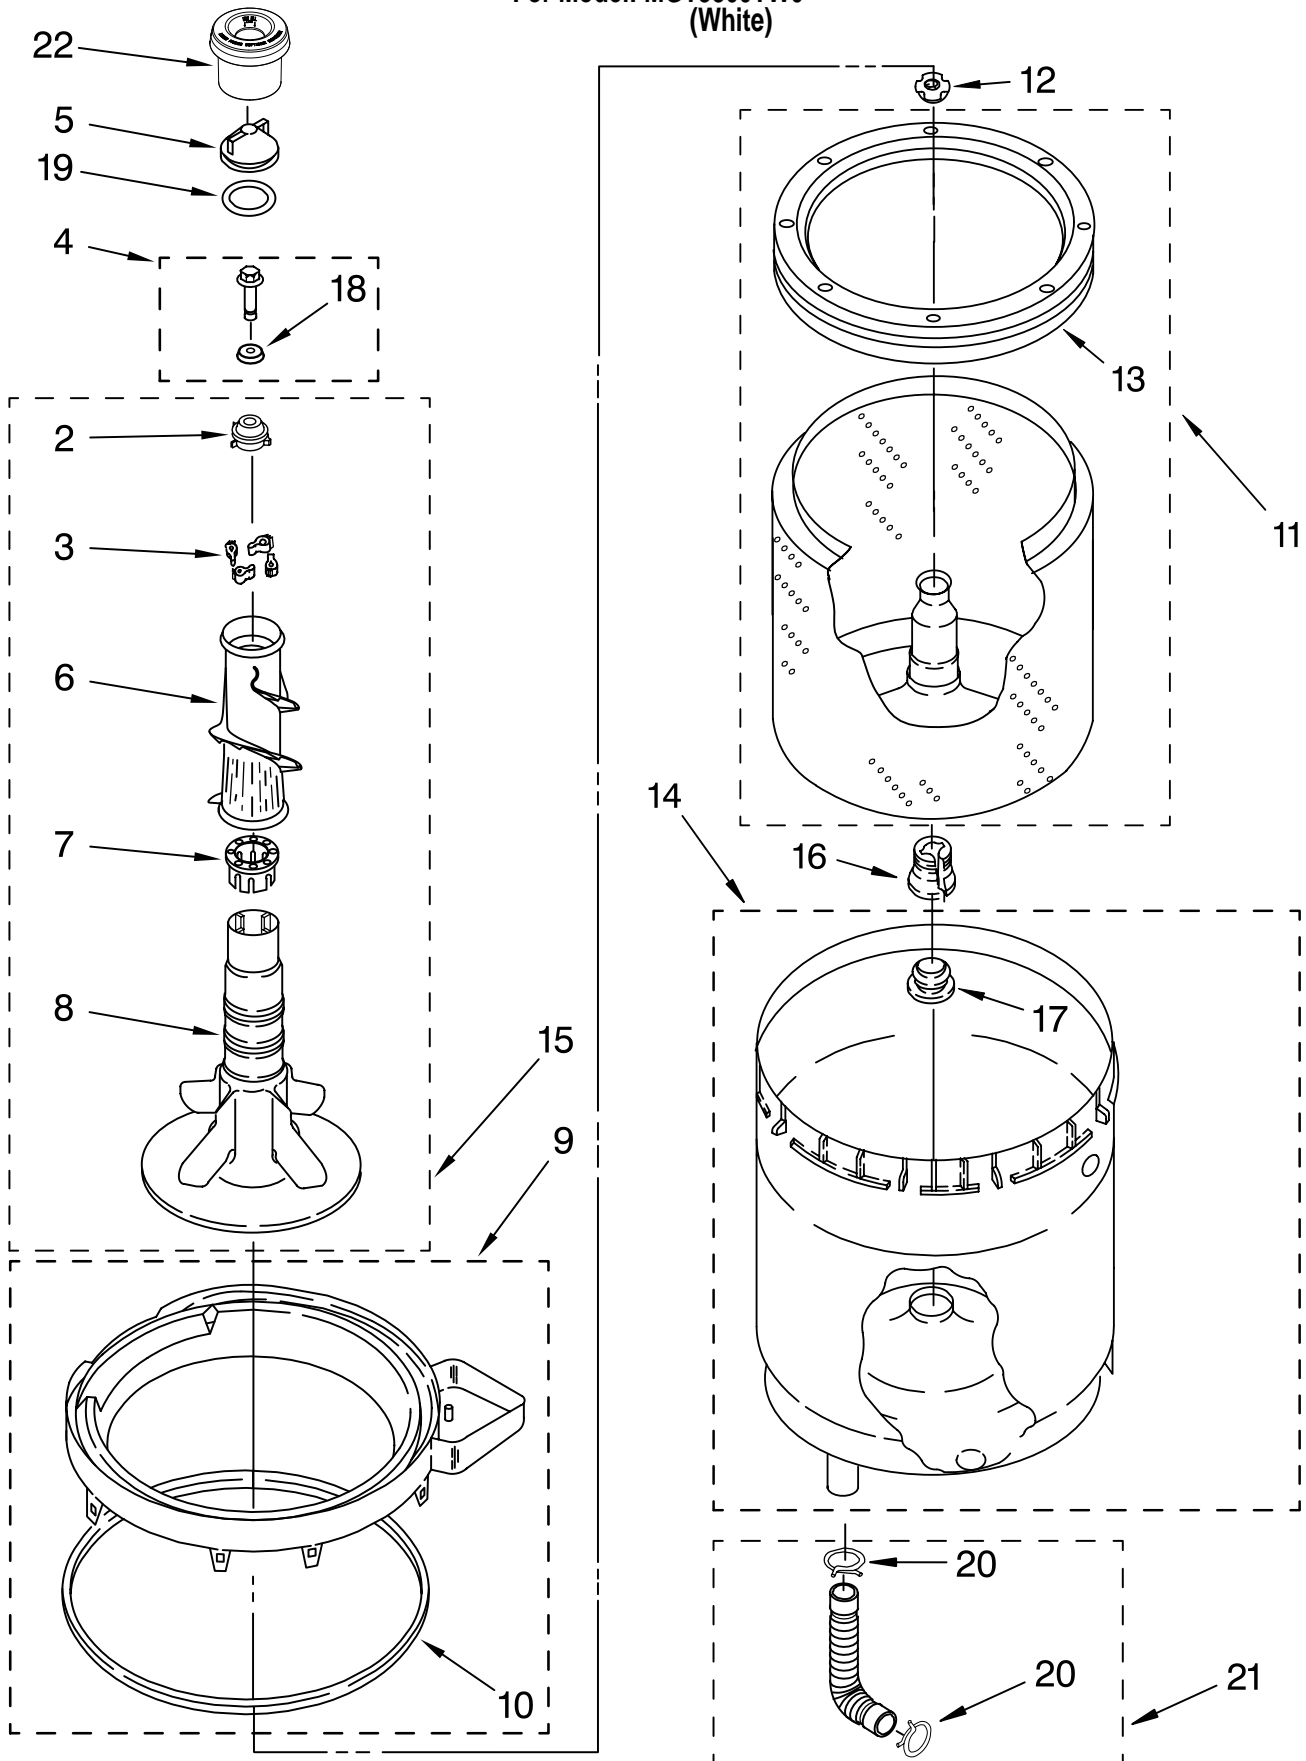

Illus. No.	Part No.	DESCRIPTION
9	3387242	Bearing & Seal
10	3392602	Clip, Harness
11	696144	Strike, Panel
12	697773	Screw, Door Switch Mounting (2)
13	3393008	Screw, 10-16 x 1/2
14	3392538	Catch, Door

Illus. No.	Part No.	DESCRIPTION
10	3357334	Screw, (3) 5/16-24 x 3/16 (3) (Gearcase To Tub Support)
11	62611	Plate, Motor Mount To Gearcase
12	3355454	Clip, Anti-Rattle
13	3364003	Coupling, Motor & Isolating
14	661600	Motor, Main Drive
15	8572717	Capacitor, Motor Start
16	8316060	Shield, Motor
17	62863	Screw, 10-16 x 3/8
18	3363892	Pump, Complete
19	8546127	Retainer, Pump
20	62850	Switch, Main Drive Motor
21	62691	Grommet, Motor (4)
22	3349637	Retainer, Motor (2)
23	3362089	Shield, Tub To Motor
24	3387485	Screw, 10-16 x 5/8
25	3949496	Clamp, Capacitor

IMPORTANT: All Part Numbers Listed Are Whirlpool Numbers. Source Parts Through Whirlpool.

MACHINE BASE PARTS

For Model: MGT3800TWO
(White)

Illus. No.	Part No.	DESCRIPTION
1	343641	Screw, Bracket Mounting (10-16 x 1/2)
2	64067	Bracket, Spring Outer (2)
3	63907	Spring, Suspension (3)
4	8575214	Support & Brake, Tub
5	64065	Bracket, Spring Outer (L.F.)
6	3349749	Restrainer, Base
7	3400076	Screw, 10-32 x 5/8
8	3349340	Washer (2)
9	3350506	Retainer, Hose
10	63134	Ring, Sound Deadening
11	63806	Retainer, Suspension Spring
12	3400501	Screw, Shoulder (2)
13	8546455	Bearing, Centerpost (2)
14	357409	Seal, Centerpost (3)
15	388492	Spring, Counterweight
16	62568	Pad, Plate
17	3946509	Plate, Suspension (Includes Illus. 16)
18	3363660	Pad, Base
19	3349343	Base Assembly (Includes Illus. 11 & 18)
20	8577376	Seal, Centerpost (1)
21	285203	Centerpost Bearing Kit (Includes Illus. 13, 14 & 20)

IMPORTANT: All Part Numbers Listed Are Whirlpool Numbers. Source Parts Through Whirlpool.

AGITATOR, BASKET AND TUB PARTS

For Model: MGT3800TW0
(White)

IMPORTANT: All Part Numbers Listed Are Whirlpool Numbers. Source Parts Through Whirlpool.