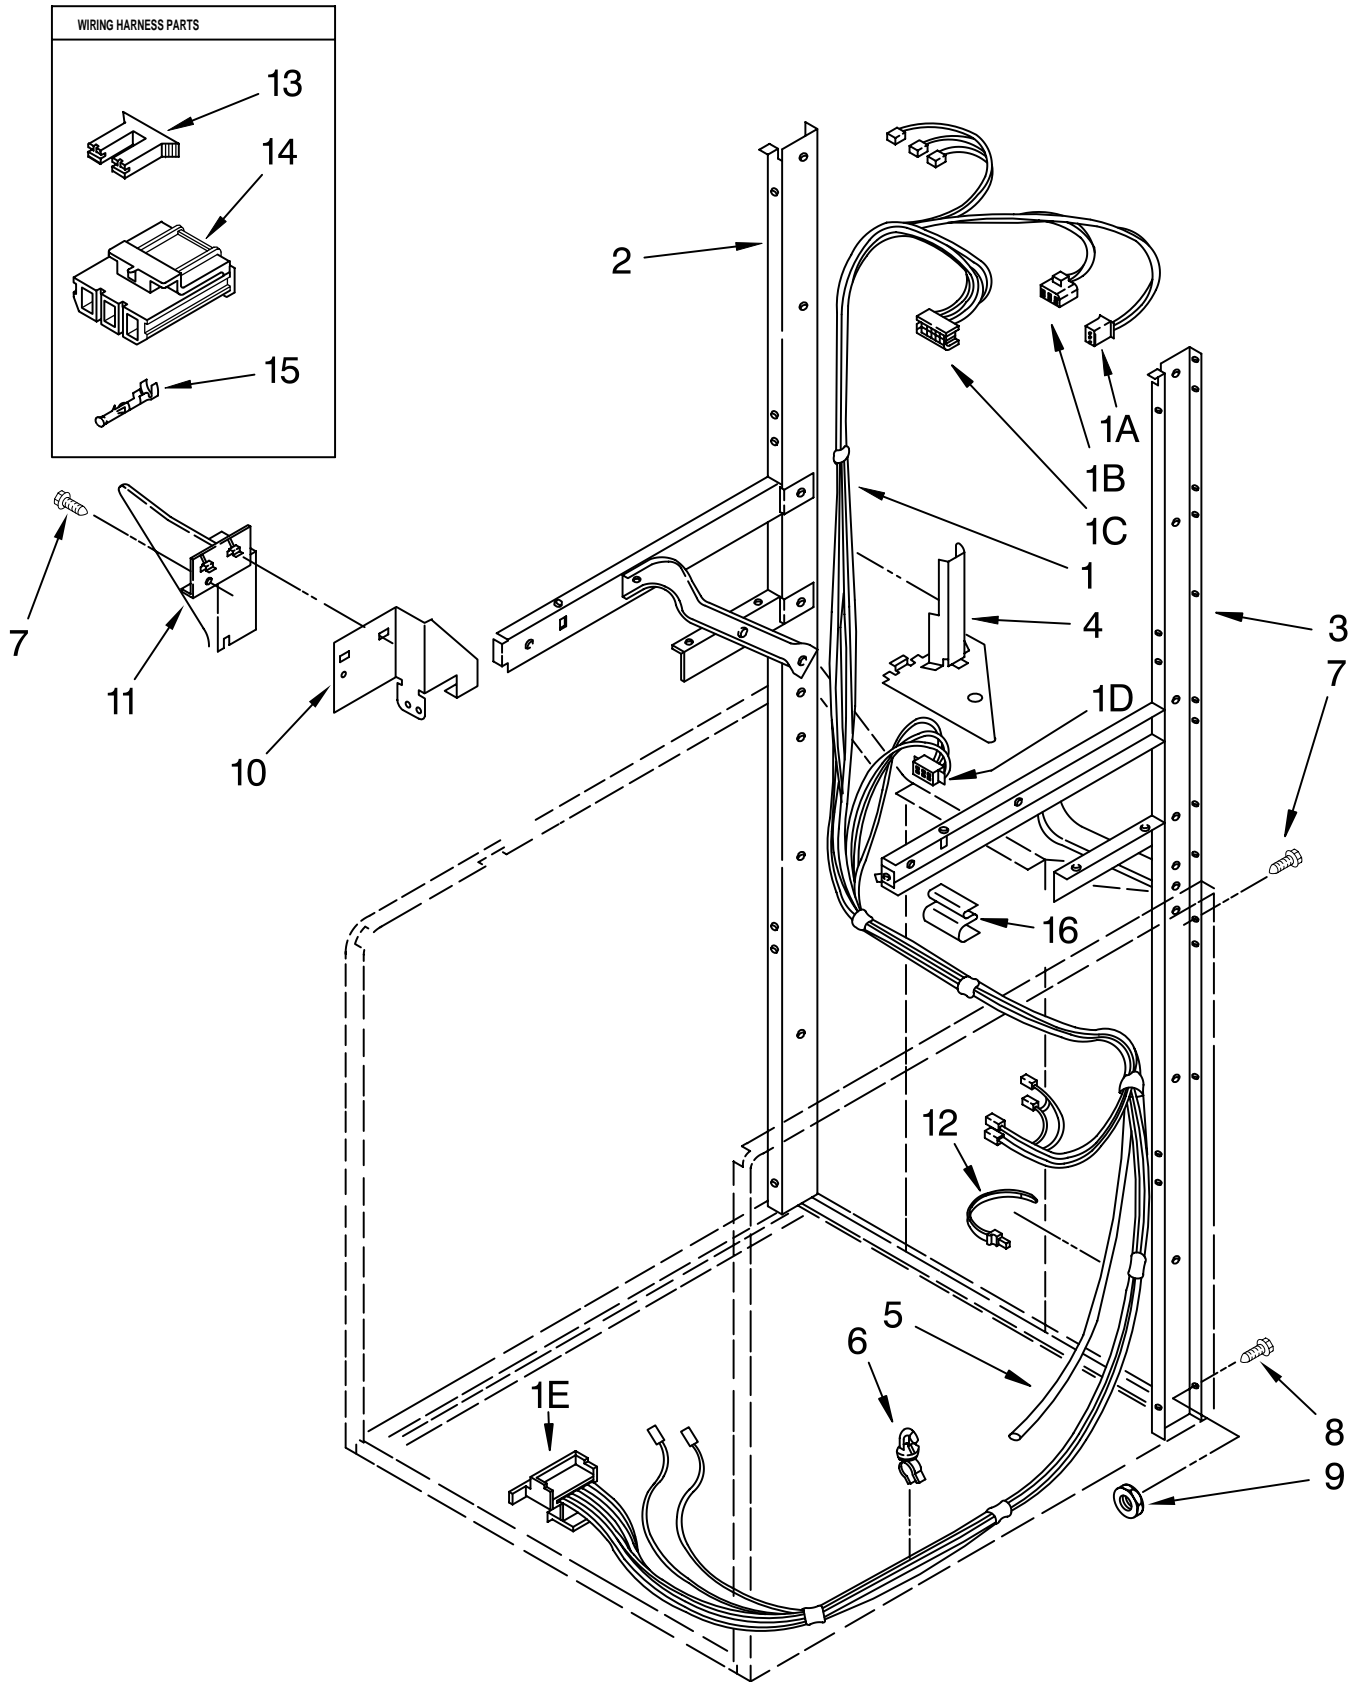

DRYER SUPPORT AND WASHER HARNESS PARTS

For Model: MGT3800TW0
(White)

IMPORTANT: All Part Numbers Listed Are Whirlpool Numbers. Source Parts Through Whirlpool.

DRYER SUPPORT AND WASHER HARNESS PARTS

For Model: MGT3800TWO
(White)

Illus. No.	Part No.	DESCRIPTION
1	W10135956	Harness – Washer
1A	3350130	Plug, 3 Way
1B	3347243	Connector, 5 Way
1C	3948614	Block, Disconnect – Timer
1D	3350211	Receptacle, 3 Way
1E	62505	Block, Disconnect
2	3388851	Channel Assembly (Left hand Side)
3	3388850	Channel Assembly (Right Hand Side)
4	3390609	Shield, Harness
5	8545438	Hose, Pressure Switch
6	2219077	Clip, Harness
7	343641	Screw, 10–16 x 1/2
8	3400300	Bolt, 5/16–18 x 1/2
9	3393930	Nut, Hex (4)
10	3392232	Shield, Front
11	3390336	Shield, Thermostat
12	3391249	Clip, Harness (2)
13	3354925	Connector, H–Pod
14	3360056	Connector, Pressure Switch
15		Terminal, 94613 Male 94614 Female
16	63523	Protector, Harness

IMPORTANT: All Part Numbers Listed Are Whirlpool Numbers. Source Parts Through Whirlpool.