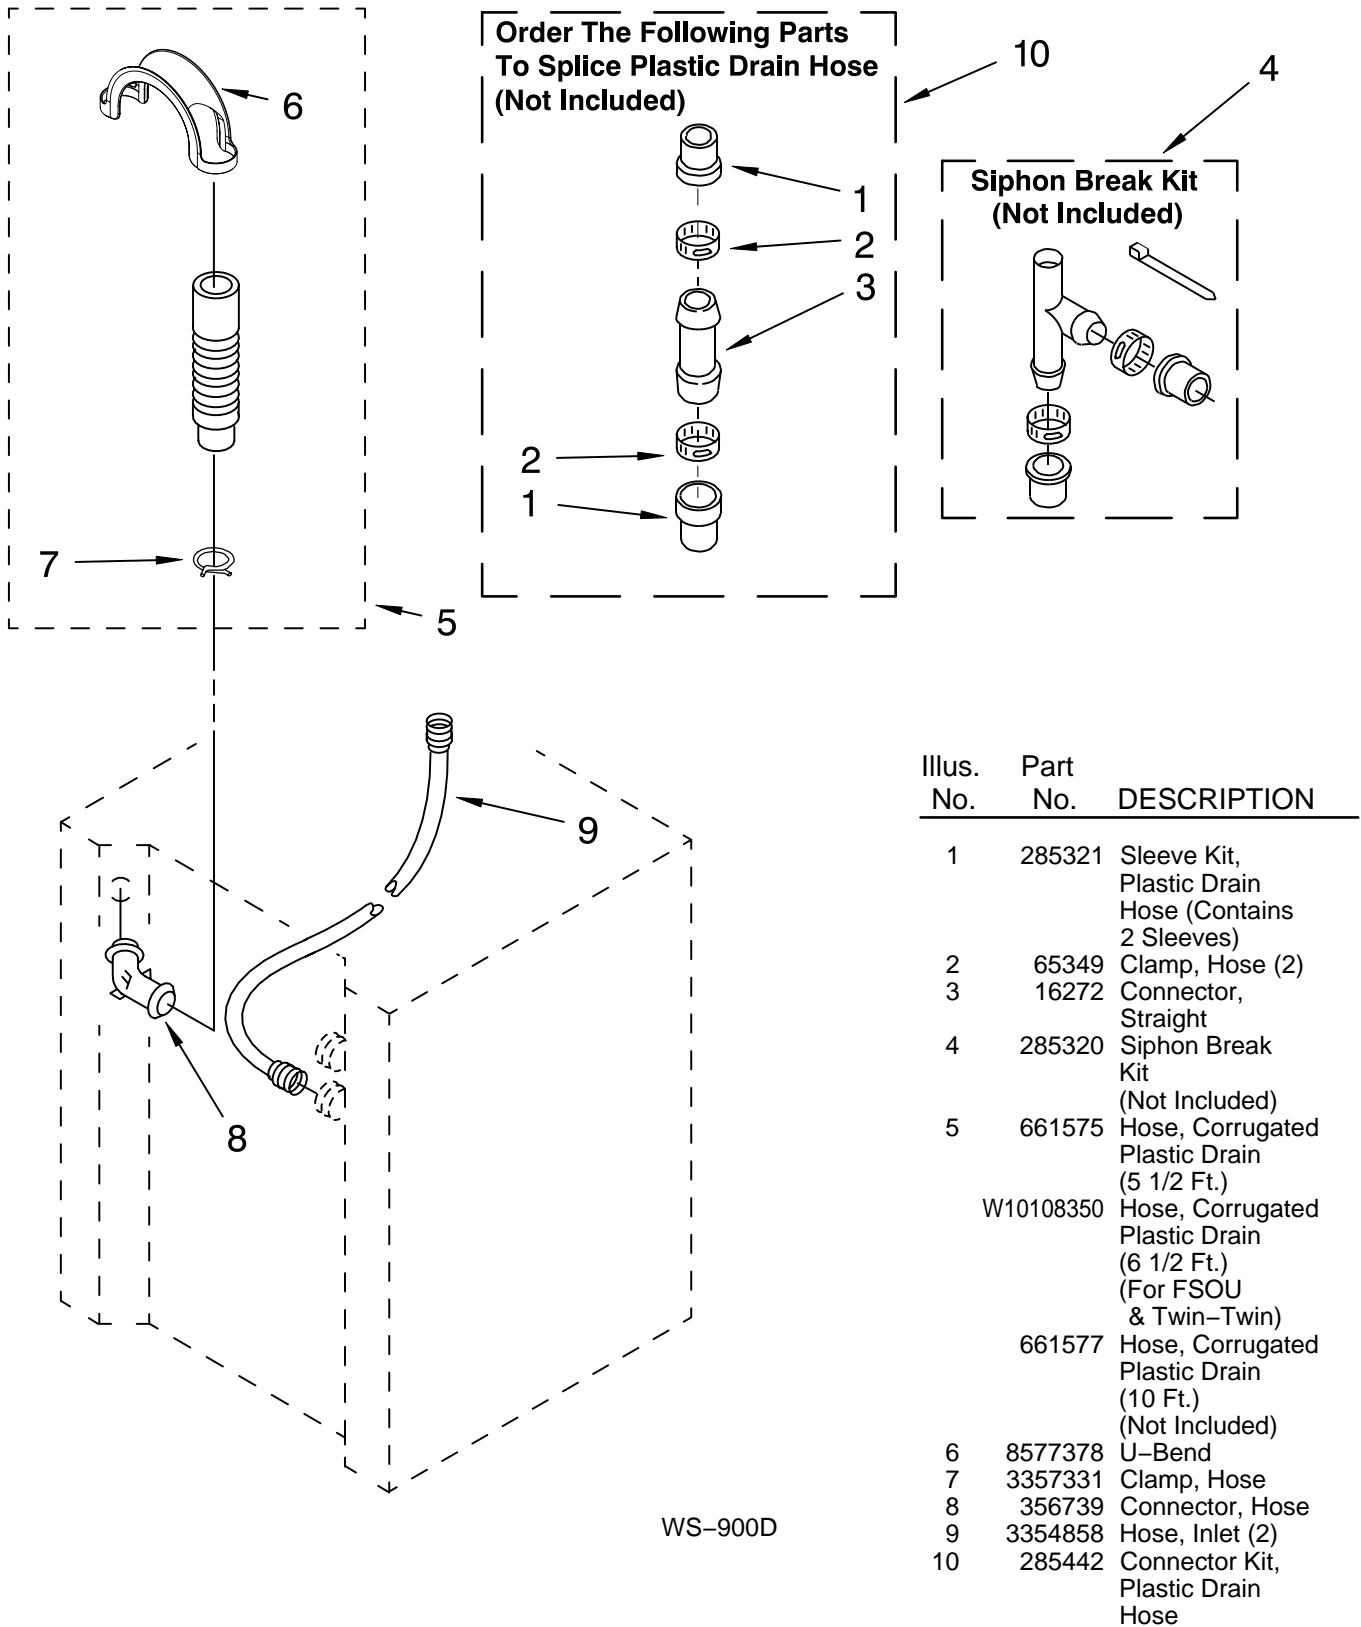

WATER SYSTEM PARTS

For Model: MGT3800TWO
(White)

IMPORTANT: All Part Numbers Listed Are Whirlpool Numbers. Source Parts Through Whirlpool.