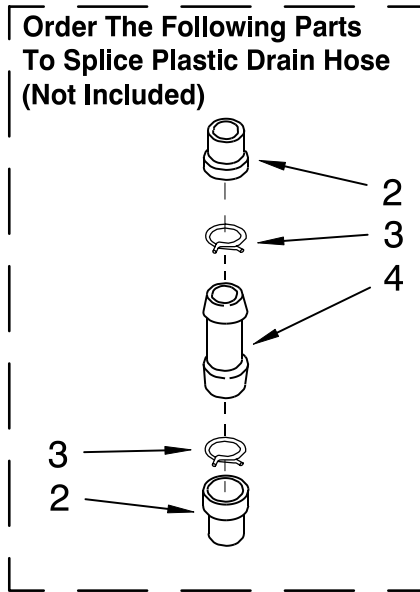

WATER SYSTEM PARTS

For Model: LCR7244HQ1

(White)

WS400

Illus. No.	Part No.	DESCRIPTION
1	285442	Connector Kit, Plastic Drain Hose
2	285321	Sleeve Kit, (Contains 2 Sleeves)
3	370447	Clamp, Hose
4	16272	Connector, Straight
5	285320	Siphon Break Kit (Not Included)
6	65349	Clamp, Hose
7	367031	Drain Protector (Not Included)

FOR ORDERING INFORMATION REFER TO PARTS PRICE LIST