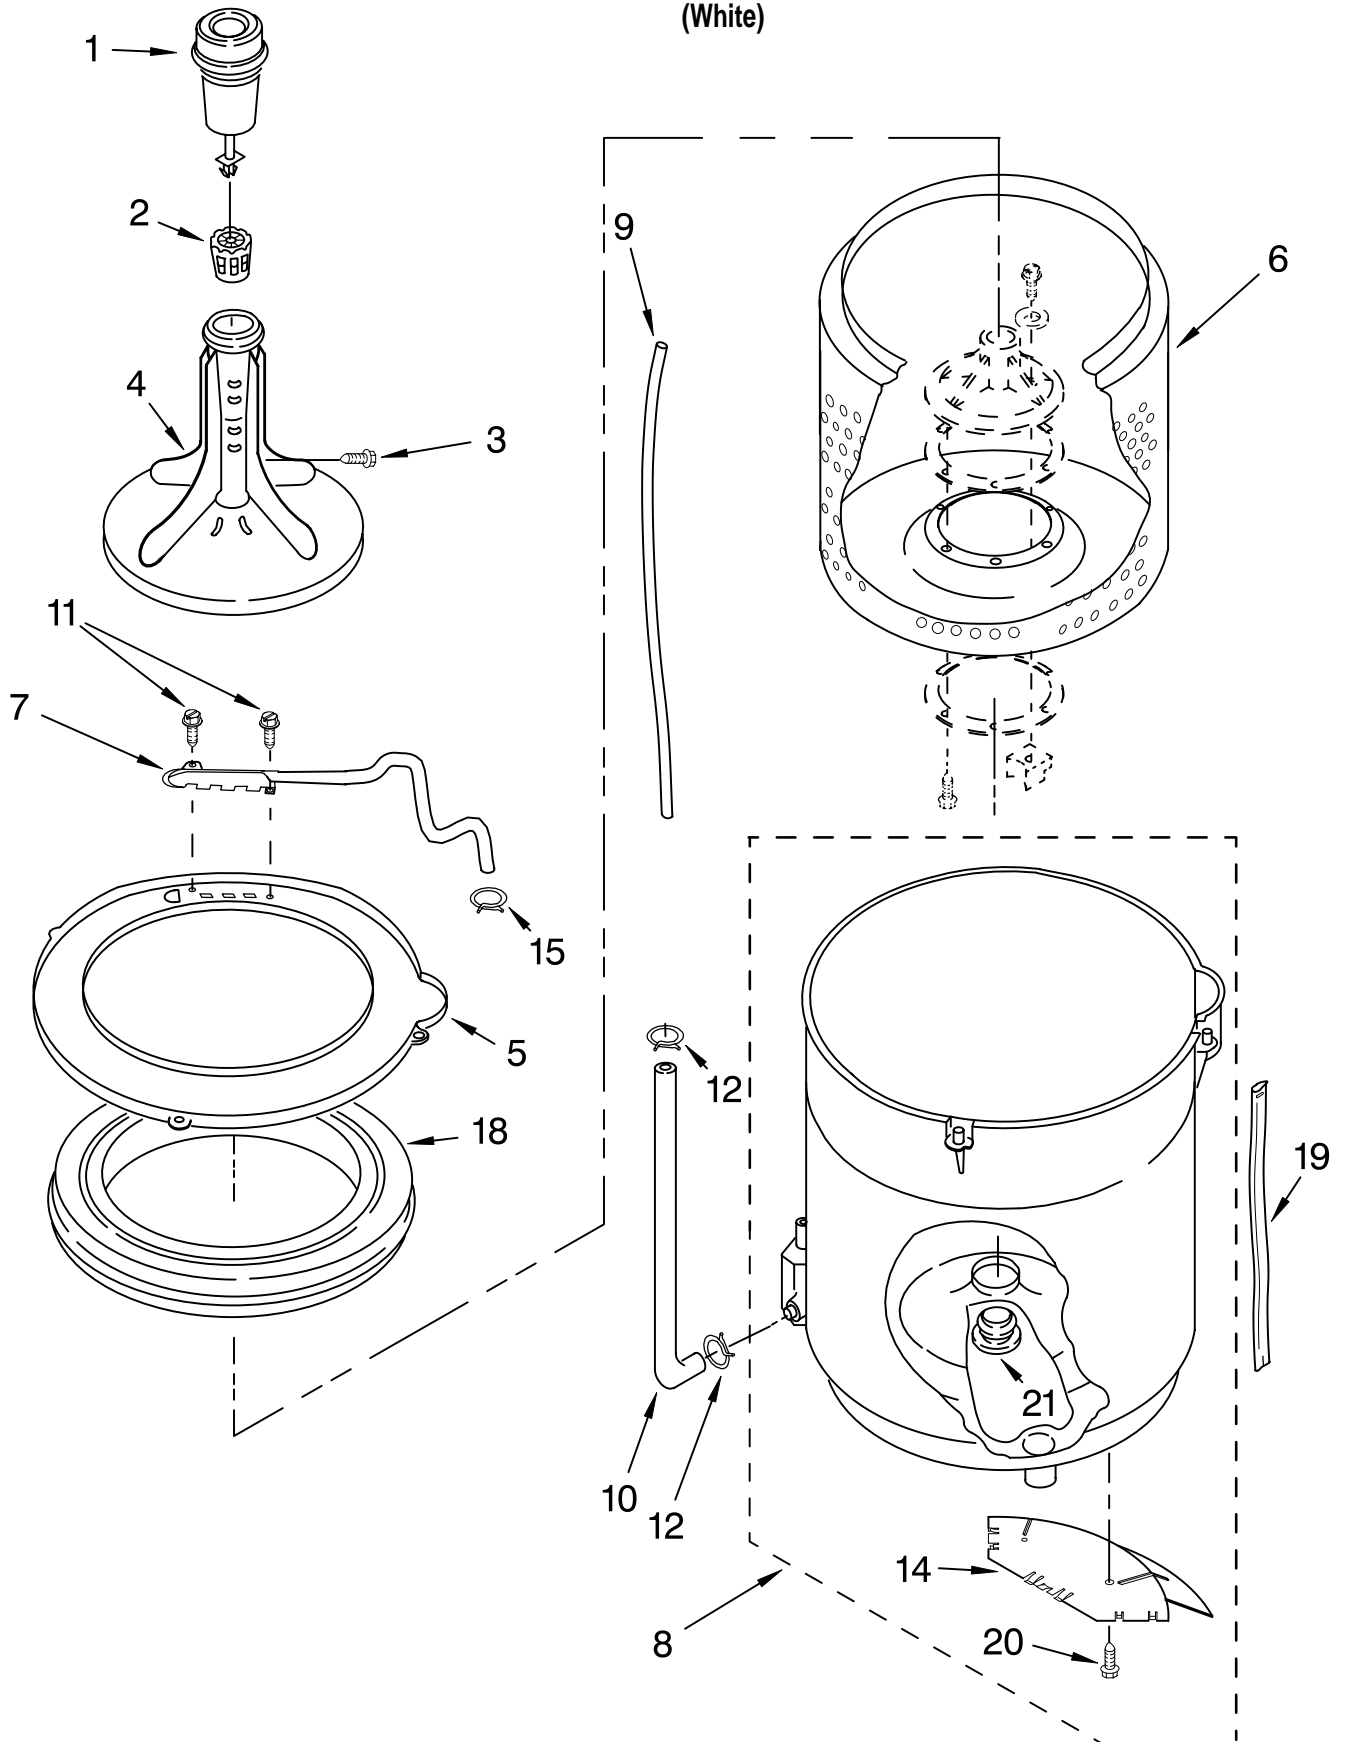

AGITATOR, BASKET AND TUB PARTS

For Model: LCR7244HQ1

(White)

FOR ORDERING INFORMATION REFER TO PARTS PRICE LIST

AGITATOR, BASKET AND TUB PARTS

For Model: LCR7244HQ1

(White)

Illus. No.	Part No.	DESCRIPTION
1	3428670	Tube & Dispenser Assembly
2	3428391	Filter
3	3400061	Screw
4	3428392	Agitator
5	3968262	Tub Ring
6	3428186	Basket
7	3969019	Vacuum Break Asm
8	3968473	Tub & Inlet Asm
9	3430159	Hose, Pressure Switch
10	3430339	Hose, Bleach
11	3400872	Screw 8-18 x 3/8 (2)
12	370452	Clamp, Hose
14	3428814	Shield, Tub/Motor
15	3968185	Clamp
18	3934565	Balance Ring
19	3966238	Hose, Tub Overflow
20	3429682	Screw (2)
21	3968381	Seal

FOR ORDERING INFORMATION REFER TO PARTS PRICE LIST