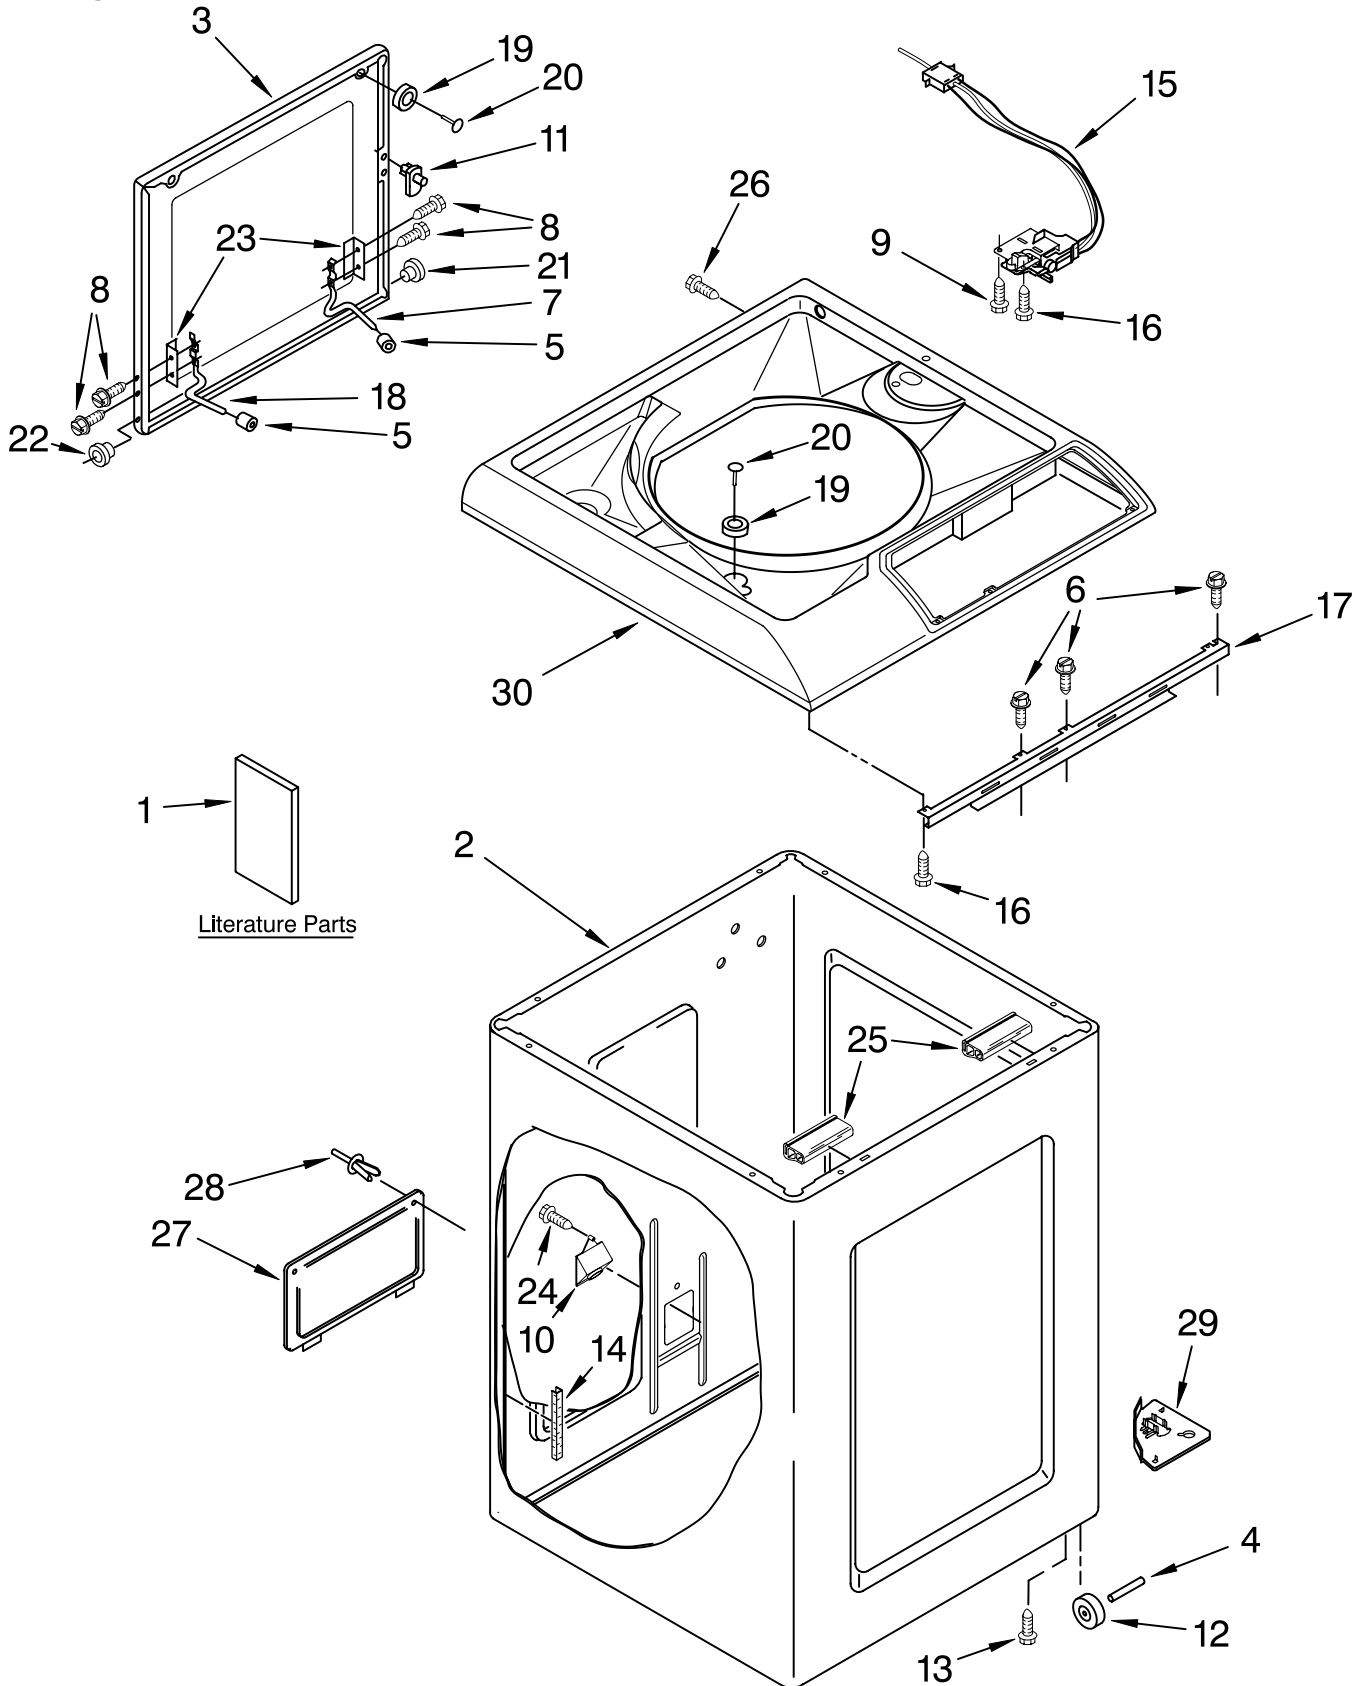

TOP AND CABINET PARTS

For Model: LCR7244HQ1
(White)

COMPACT AUTOMATIC
WASHER

FOR ORDERING INFORMATION REFER TO PARTS PRICE LIST

TOP AND CABINET PARTS

For Model: LCR7244HQ1

(White)

Illus. No.	Part No.	DESCRIPTION
1		Literature Parts
	LIT3935938	Installation Instructions
	LIT3967363	Use & Care Guide
	LIT3969052	Energy Guide
	LIT3968795	Wiring Diagram
		Tech Sheet
	LIT3968468	English
	LIT3968467	French
2	3967826	Cabinet
3	3935590	Lid
4	3935130	Pin, Wheel
5	19119	Bumper, Lid Hinge
6	3934035	Screw, Top To Cabinet (3)
7	3935351	Hinge, Lid (R.H.)
8	3351355	Screw, Lid Hinge Mounting (4)
9	3935634	Screw
10	3428525	Cover, Pump
11	358684	Strike, Lid Switch
12	3934872	Caster (4)
13	3934148	Screw
14	3429705	Protector, Edge
15	3935737	Switch, Lid
16	3935602	Screw, Lid Switch
17	3935198	Bracket-Cabinet To Top
18	3935352	Hinge, Lid (L.H.)
19	3935442	Bumper
20	3430186	Rivet
21	3935739	Bearing-Hinge (RH)
22	3935889	Bearing-Hinge(LH)
23	21097	Pad, Hinge
24	3400061	Screw
25	3935201	Extrude-Top (2)
26	3429189	Screw (4)
27	3430058	Panel-Cabinet
28	3429823	Rivet-Plastic (2)
29		Gusset
	3935128	Lower (L.H.)
	3935129	Lower (R.H.)
30	3968521	Top

FOR ORDERING INFORMATION REFER TO PARTS PRICE LIST