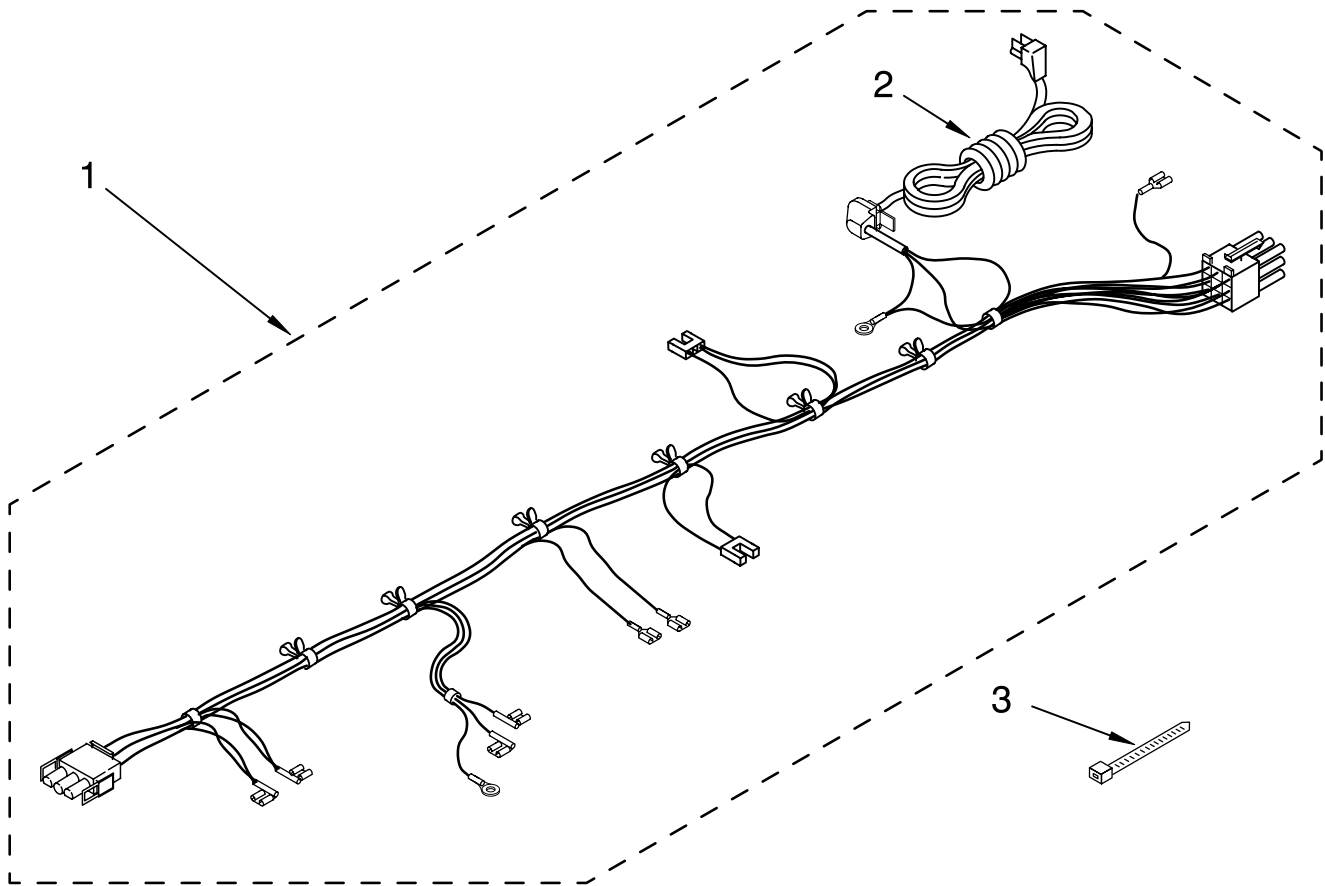

WIRING HARNESS PARTS

For Model: LCR7244HQ1

(White)

Illus. No.	Part No.	DESCRIPTION
1	3968671	Harns/Power Cord (Includes Clip)
2	3966718	Kit,(Power Cord Only)
3	3429563	Tie, Wire

FOR ORDERING INFORMATION REFER TO PARTS PRICE LIST