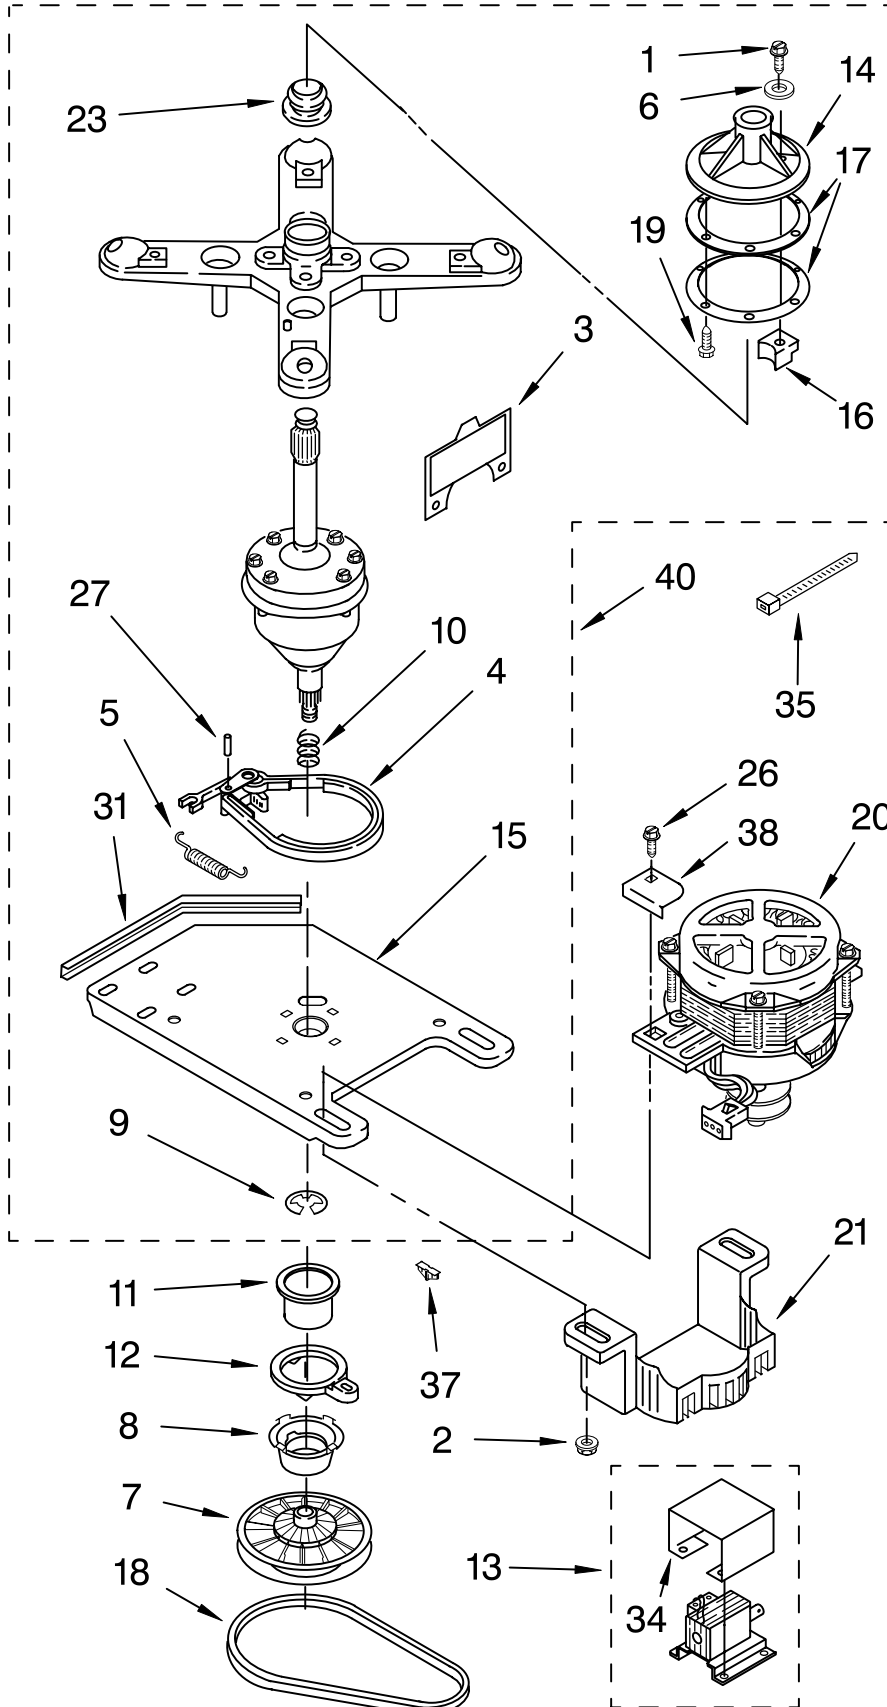

# AGITATOR, BASKET AND TUB PARTS

For Model: LCR7244HQ1

(White)

<b>Illus. No.</b>	<b>Part No.</b>	<b>DESCRIPTION</b>
1	3428670	Tube & Dispenser Assembly
2	3428391	Filter
3	3400061	Screw
4	3428392	Agitator
5	3968262	Tub Ring
6	3428186	Basket
7	3969019	Vacuum Break Asm
8	3968473	Tub & Inlet Asm
9	3430159	Hose, Pressure Switch
10	3430339	Hose, Bleach
11	3400872	Screw 8-18 x 3/8 (2)
12	370452	Clamp, Hose
14	3428814	Shield, Tub/Motor
15	3968185	Clamp
18	3934565	Balance Ring
19	3966238	Hose, Tub Overflow
20	3429682	Screw (2)
21	3968381	Seal

# TRANSMISSION, MOTOR AND PUMP PARTS

For Model: LCR7244HQ1

(White)

Illus. No.	Part No.	DESCRIPTION
1	3428430	Screw
2	3934662	Hex Nut (2)
3	3967287	Shield, Motor Splash
4	3428323	Brake Band
5	3428342	Spring, Brake
6	3429750	Washer
7	3428359	Pulley, Splutch
8	3428378	Cam, Splutch
9	3934678	Snap Ring
10	3934212	Spring, Splutch
11	3428380	Slider, Splutch
12	3428379	Cam Ring, Splutch
13	3966774	Solenoid
14	3934735	Hub, Drive
15	3430205	Plate, Bottom
16	3428429	Saddle Block
17	3428179	Gasket, Hub
18	3934700	Drive Belt
19	3934714	Screw
20	3934201	Motor, Main Drive (Includes Item 6)
21	3935999	Shield, Pulley
22	3967956	Pump (Complete)
23	3428286	Seal
25	3967955	Screw
26	3934663	Bolt, Motor Mounting (2)
27	3934183	Pin, Brake Band
31	3429705	Protector, Edge
34	3967288	Shield, Solenoid
35	3429563	Tie, Wire
37	3429416	Lock, Solenoid
38	3430197	Shield, Motor Connector
39	3967815	Shield, Pump
40	3966743	Transmission Kit