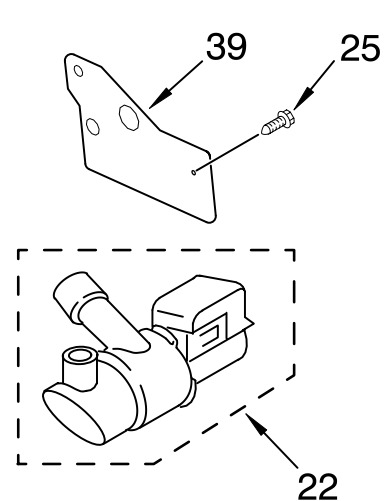

# AGITATOR, BASKET AND TUB PARTS

For Model: LCR7244HQ1

(White)

<b>Illus. No.</b>	<b>Part No.</b>	<b>DESCRIPTION</b>
1	3428670	Tube & Dispenser Assembly
2	3428391	Filter
3	3400061	Screw
4	3428392	Agitator
5	3968262	Tub Ring
6	3428186	Basket
7	3969019	Vacuum Break Asm
8	3968473	Tub & Inlet Asm
9	3430159	Hose, Pressure Switch
10	3430339	Hose, Bleach
11	3400872	Screw 8-18 x 3/8 (2)
12	370452	Clamp, Hose
14	3428814	Shield, Tub/Motor
15	3968185	Clamp
18	3934565	Balance Ring
19	3966238	Hose, Tub Overflow
20	3429682	Screw (2)
21	3968381	Seal

# TRANSMISSION, MOTOR AND PUMP PARTS

For Model: LCR7244HQ1

(White)

Illus. No.	Part No.	DESCRIPTION
1	3428430	Screw
2	3934662	Hex Nut (2)
3	3967287	Shield, Motor Splash
4	3428323	Brake Band
5	3428342	Spring, Brake
6	3429750	Washer
7	3428359	Pulley, Splutch
8	3428378	Cam, Splutch
9	3934678	Snap Ring
10	3934212	Spring, Splutch
11	3428380	Slider, Splutch
12	3428379	Cam Ring, Splutch
13	3966774	Solenoid
14	3934735	Hub, Drive
15	3430205	Plate, Bottom
16	3428429	Saddle Block
17	3428179	Gasket, Hub
18	3934700	Drive Belt
19	3934714	Screw
20	3934201	Motor, Main Drive (Includes Item 6)
21	3935999	Shield, Pulley
22	3967956	Pump (Complete)
23	3428286	Seal
25	3967955	Screw
26	3934663	Bolt, Motor Mounting (2)
27	3934183	Pin, Brake Band
31	3429705	Protector, Edge
34	3967288	Shield, Solenoid
35	3429563	Tie, Wire
37	3429416	Lock, Solenoid
38	3430197	Shield, Motor Connector
39	3967815	Shield, Pump
40	3966743	Transmission Kit