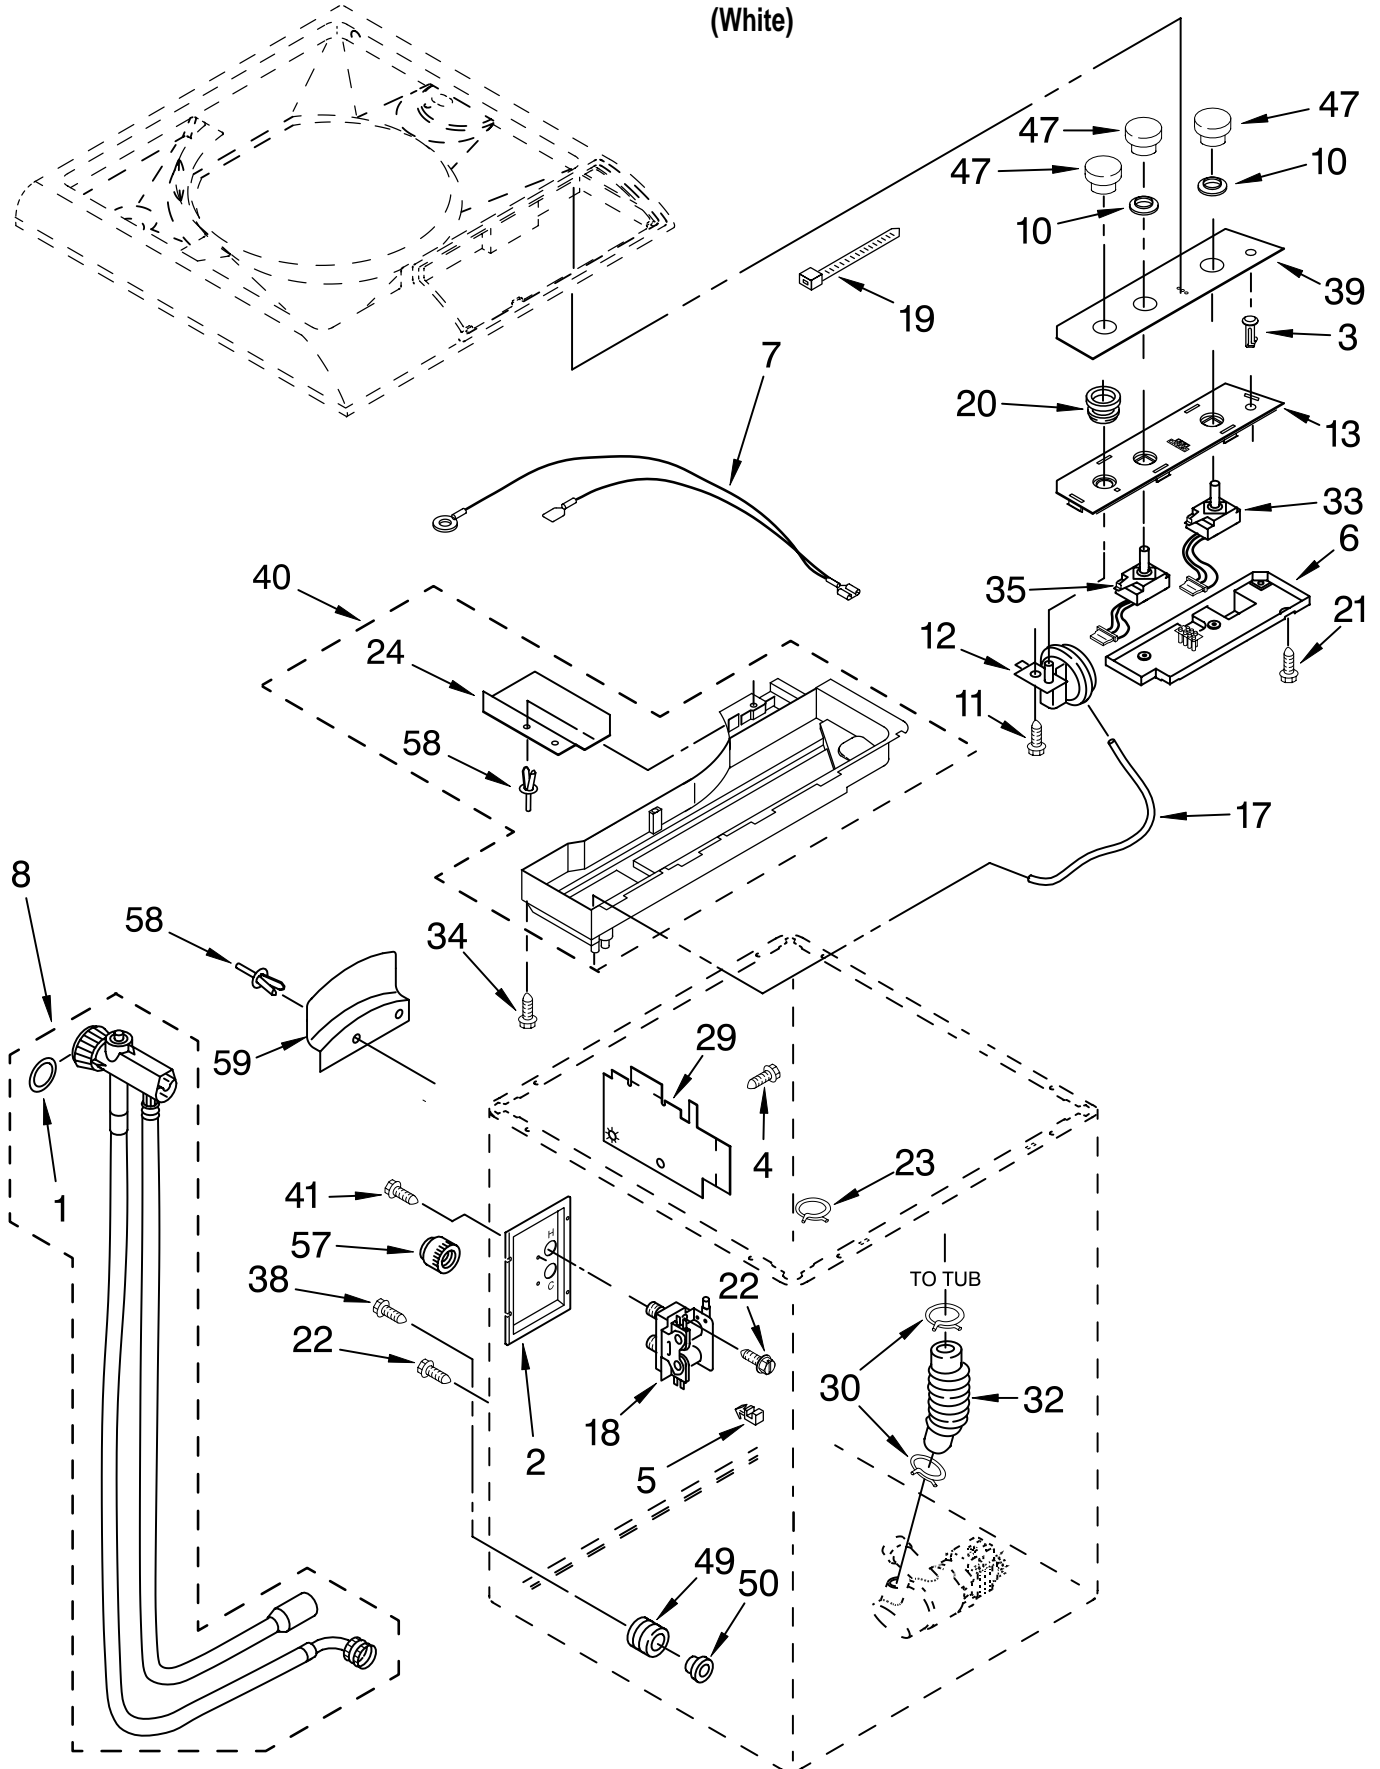

CONTROLS AND REAR PANEL PARTS

For Model: LCR7244HQ1

(White)

FOR ORDERING INFORMATION REFER TO PARTS PRICE LIST

CONTROLS AND REAR PANEL PARTS

For Model: LCR7244HQ1

(White)

Illus. No.	Part No.	DESCRIPTION	Illus. No.	Part No.	DESCRIPTION	Illus. No.	Part No.	DESCRIPTION
1	16123	Seal	17	3969125	Hose, Pressure Switch	32	3429900	Hose, Pump To Tub
2	3935155	Bracket-Valve				33	3966202	Switch, Cycle Selection
3	3935357	Extension, Start-Pause	18	3967755	Valve, Water Mixing	34	3935634	Screw, Top Shield (3)
4	3429189	Screw	19	3429563	Wire, Tie (2)	35	3966208	Switch, Water Temperature
5	3935875	Clip, Harness	20	3935354	Seal, Pressure Switch	38	3400038	Screw, Pump Mtg. (2)
6	3968300	Timer/Control Board	21	3934036	Screw, Control Board (3)	39	3935527	Panel, Console
7	3935929	Jumper-Wire	22	3966200	Screw	40	3935627	Top, Shield Assy.
8	3966810	Hose Coupler Assembly (Includes Item #1)	23	3968185	Clamp, Hose (2)	41	3934148	Screw, 10-16 x 1/2
10	3935353	Seal	24	3935672	Shield, Harness	47	3950759	Knob, Temperature & Selection Control
11	3935602	Screw, Switch Mtg.	29	3967286	Shield, Water Valve	49	3428526	Grommet, Pump (3)
12	3966789	Switch, Water Level	30	370448	Clamp, Hose	50	3428933	Spacer, Pump (2)
13	3967605	Bracket, Control (Must Order No. 3 And No. 39.)				57	356054	Cap, Threaded
						58	3430186	Rivet (4)
						59	356499	Bracket, Hose Storage

FOR ORDERING INFORMATION REFER TO PARTS PRICE LIST