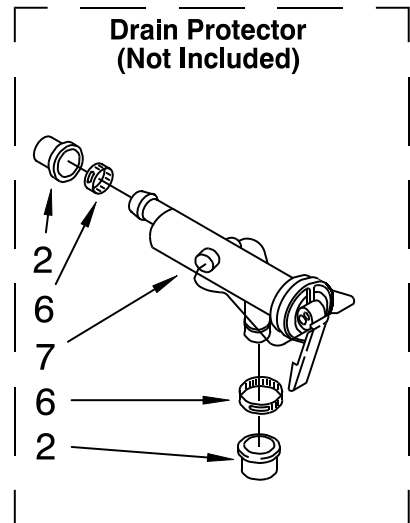

WATER SYSTEM PARTS

For Model: LCR7244HQ1

(White)

WS400

Illus. No.	Part No.	DESCRIPTION
1	285442	Connector Kit, Plastic Drain Hose
2	285321	Sleeve Kit, (Contains 2 Sleeves)
3	370447	Clamp, Hose
4	16272	Connector, Straight
5	285320	Siphon Break Kit (Not Included)
6	65349	Clamp, Hose
7	367031	Drain Protector (Not Included)

FOR ORDERING INFORMATION REFER TO PARTS PRICE LIST