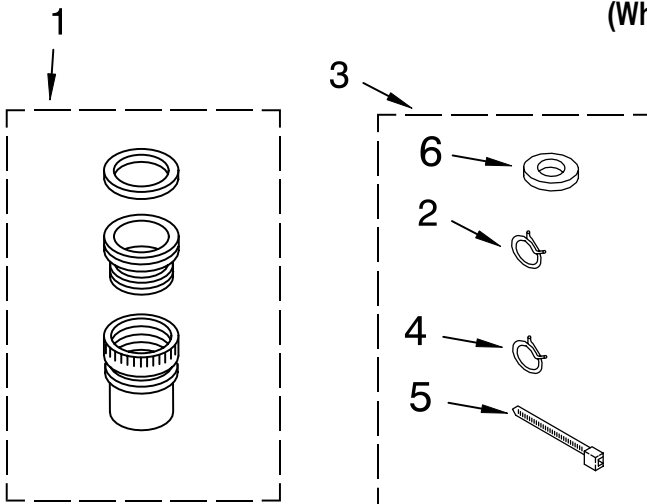

MISCELLANEOUS PARTS

For Model: LCR7244HQ1
(White)

Illus. No.	Part No.	DESCRIPTION
1	3374592	Adapter, Faucet
2	356138	Clamp, Hose
3	3428855	Miscellaneous Parts Bag
4	661581	Clamp, Hose
5	3347868	Cable-Tie
6	16123	Washer Inlet-Hose

Miscellaneous parts must be ordered separately.

OPTIONAL PARTS (NOT INCLUDED)

Illus. No.	Part No.	DESCRIPTION
<u>PAINT, TOUCH-UP (1/2oz.)</u>		
	72017	White
	72107	Almond
<u>PAINT, PRESSURIZED SPRAY (12 oz.)</u>		
	350938	Primer, Gray
	350930	White
	350956	Almond

Illus. No.	Part No.	DESCRIPTION
<u>PAINT, BULK (1 qt.)</u>		
	799344	White (Uncut)
	978883	Almond (Uncut)
<u>COUPLING</u>		
	384496	Coupling, Hose

Illus. No.	Part No.	DESCRIPTION
<u>CONVERSION KIT</u>		
	3430190	Portable To Fixed
	3935674	Stationary To Portable
<u>DRYER STACK STAND</u>		
	49971	White
	49978	Almond

FOR ORDERING INFORMATION REFER TO PARTS PRICE LIST