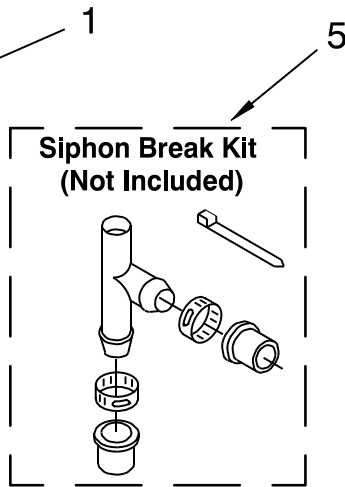

# WIRING HARNESS PARTS

For Model: LCR7244HQ1

(White)

<b>Illus. No.</b>	<b>Part No.</b>	<b>DESCRIPTION</b>
1	3968671	Harns/Power Cord (Includes Clip)
2	3966718	Kit,(Power Cord Only)
3	3429563	Tie, Wire

FOR ORDERING INFORMATION REFER TO PARTS PRICE LIST

# WATER SYSTEM PARTS

For Model: LCR7244HQ1

(White)

WS400

Illus. No.	Part No.	DESCRIPTION
1	285442	Connector Kit, Plastic Drain Hose
2	285321	Sleeve Kit, (Contains 2 Sleeves)
3	370447	Clamp, Hose
4	16272	Connector, Straight
5	285320	Siphon Break Kit (Not Included)
6	65349	Clamp, Hose
7	367031	Drain Protector (Not Included)