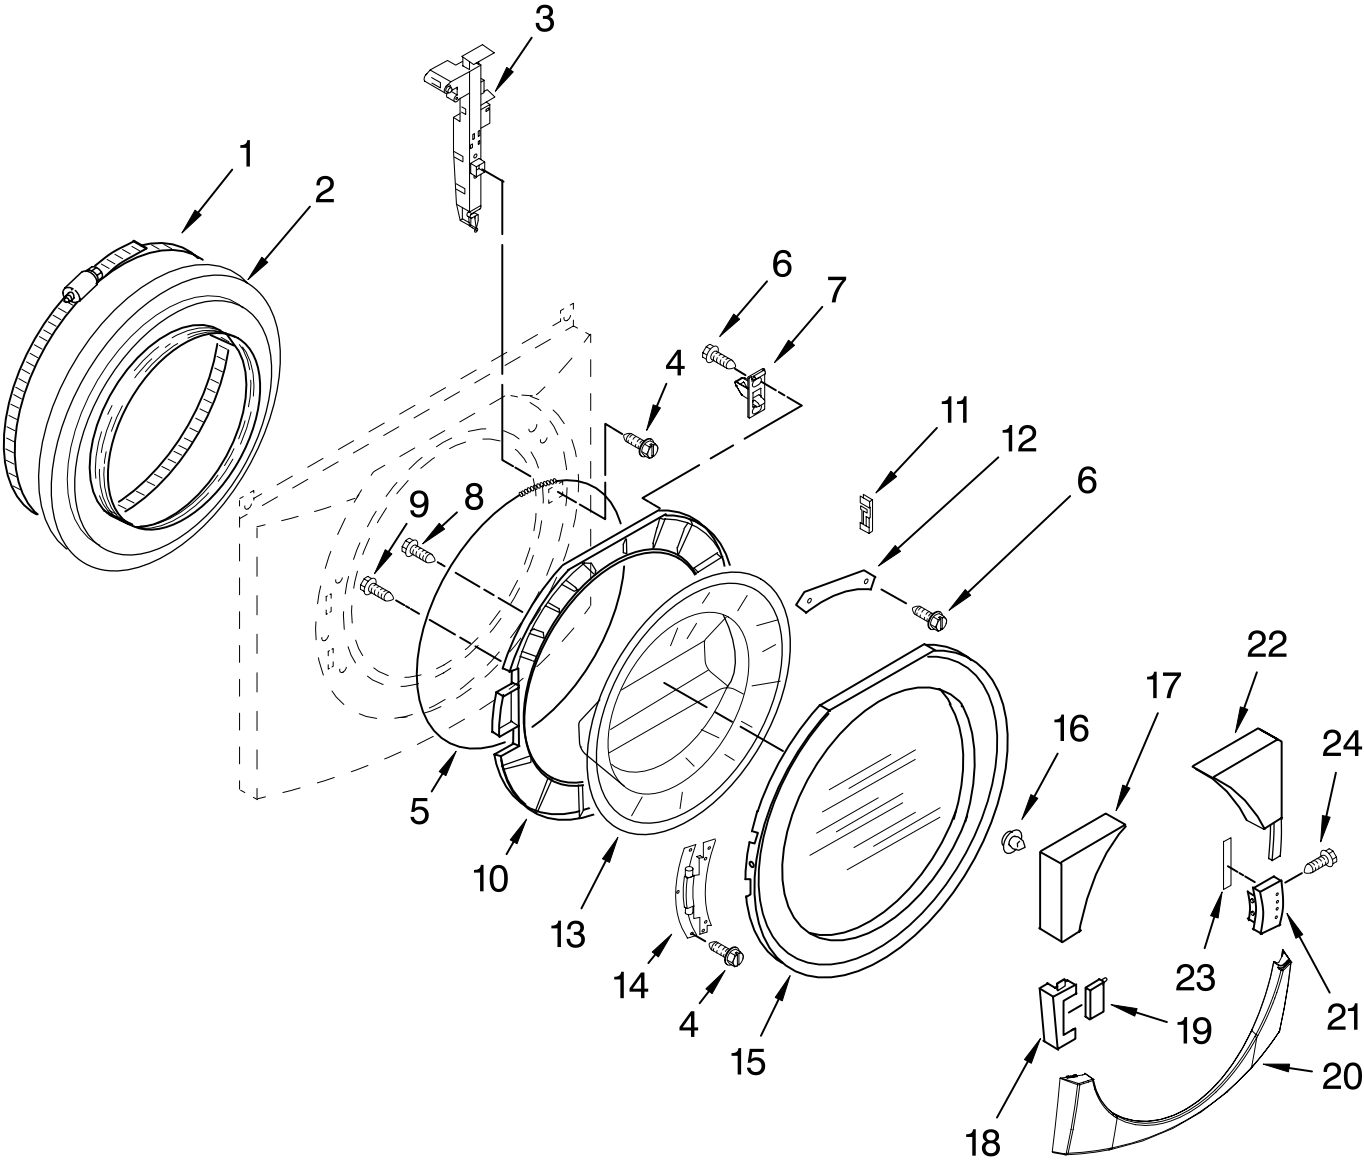

DOOR AND LATCH PARTS

For Models: MFW9700SQ1, MFW9700SB1
(White) (Black)

FOR ORDERING INFORMATION REFER TO PARTS PRICE LIST

DOOR AND LATCH PARTS

For Models: MFW9700SQ1, MFW9700SB1
(White) (Black)

Illus. No.	Part No.	DESCRIPTION
1	8182210	Clamp, Bellow To Tub
2	8182119	Bellow
3	8182634	Lock, Door
4	8181760	Screw
5	8182211	Clamp, Bellow To Front Panel
6	8181758	Screw
7	8181651	Hook, Door
8	8181661	Screw
9	8181660	Screw
10	8182628	Frame, Door Back Support
11	W10128586	Clamp, Glass Support
12	8181650	Clamp, Glass (2)
13	8181655	Glass, Door
14	8181843	Hinge, Door
15		Frame, Door Front Assembly
	8182151	Aluminum
	8183070	Tuscan Silver
16	8182779	Clip, Trim
17		Trim, Upper Left
	8182592	White
	8183065	Black
18		Cover, Hinge (Outer)
	8182595	White
	8183067	Black
19		Cover, Hinge (Inner)
	8182596	White
	8183068	Black
20		Trim, Lower
	8182594	White
	8183066	Black
21		Handle, Door
	8182591	White
	8183069	Black
22		Trim, Upper Right
	8182593	White
	8183064	Black
23	8182153	Foam, Door Handle
24	8181759	Screw

FOR ORDERING INFORMATION REFER TO PARTS PRICE LIST