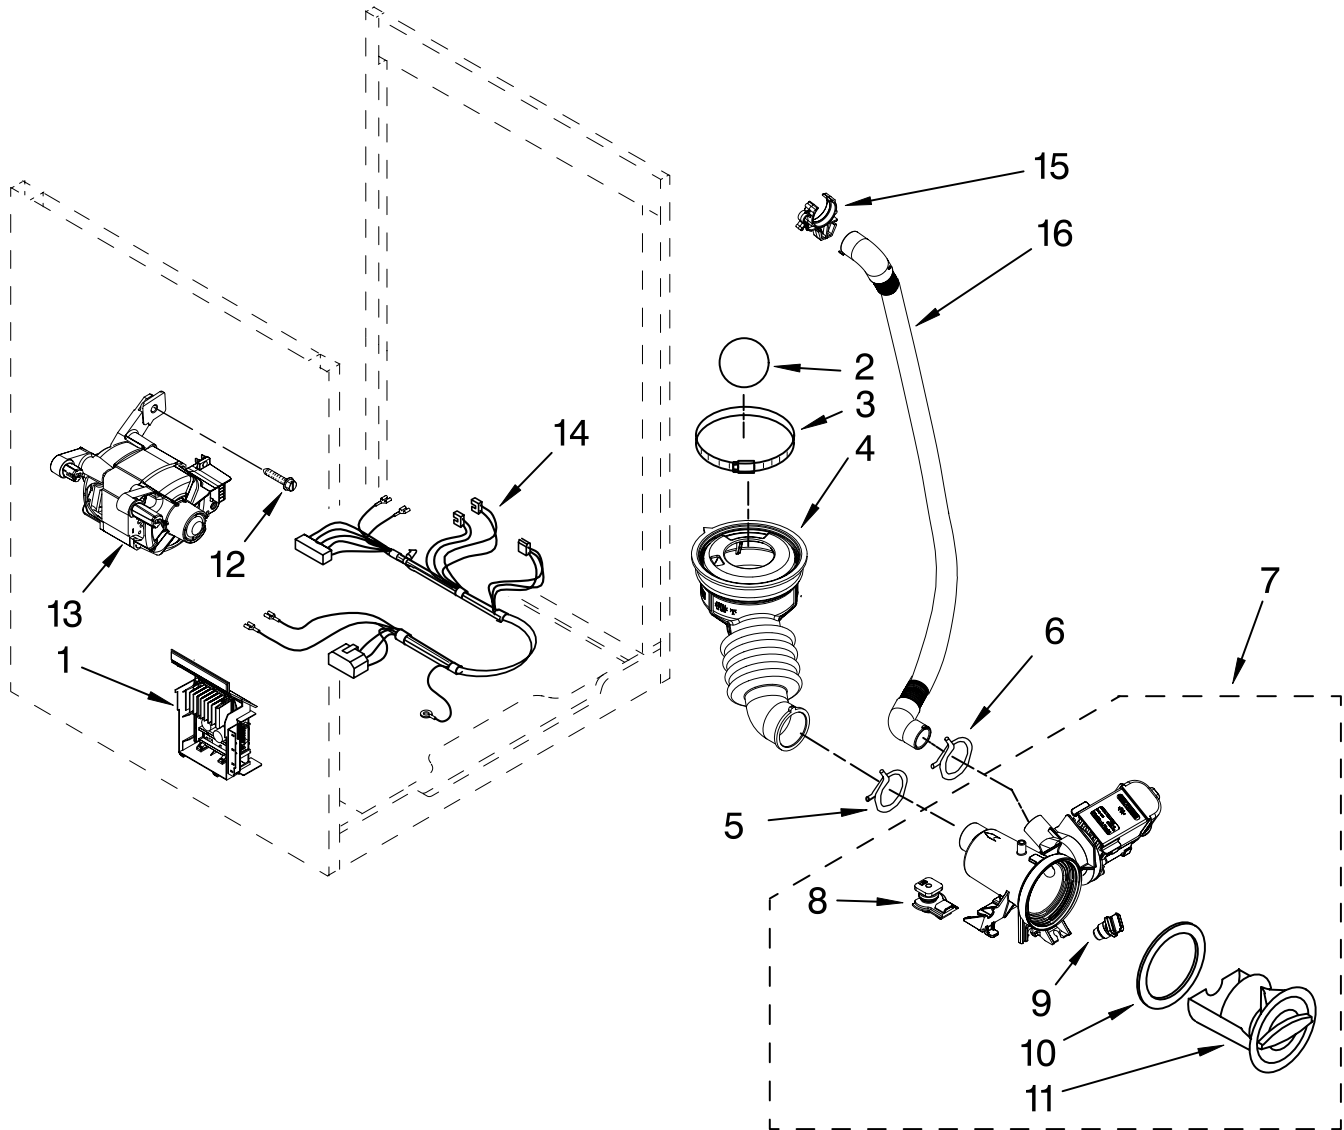

PUMP AND MOTOR PARTS

For Models: MFW9700SQ1, MFW9700SB1
(White) (Black)

Illus. No.	Part No.	DESCRIPTION
1	8182706	Motor Control Unit
2	W10121657	Ball
3	8181734	Clamp
4	8181732	Hose, Tub to Pump
5	8181753	Clamp, Pump Hose
6	8181752	Clamp, Drain Hose

Illus. No.	Part No.	DESCRIPTION
7	8182821	Pump (Complete)
8	8182820	Grommet, Damper (Rear)
9	8182816	Grommet, Damper (Front)
10	8181736	Seal, Filter Cap
11	8183027	Cap, Filter

Illus. No.	Part No.	DESCRIPTION
12	W10128585	Bolt, Motor
13	8182793	Motor, Drive
14	8183035	Harness, Motor
15	8182209	Retainer, Drain Hose
16	8181740	Drain Hose (Inner)

FOR ORDERING INFORMATION REFER TO PARTS PRICE LIST