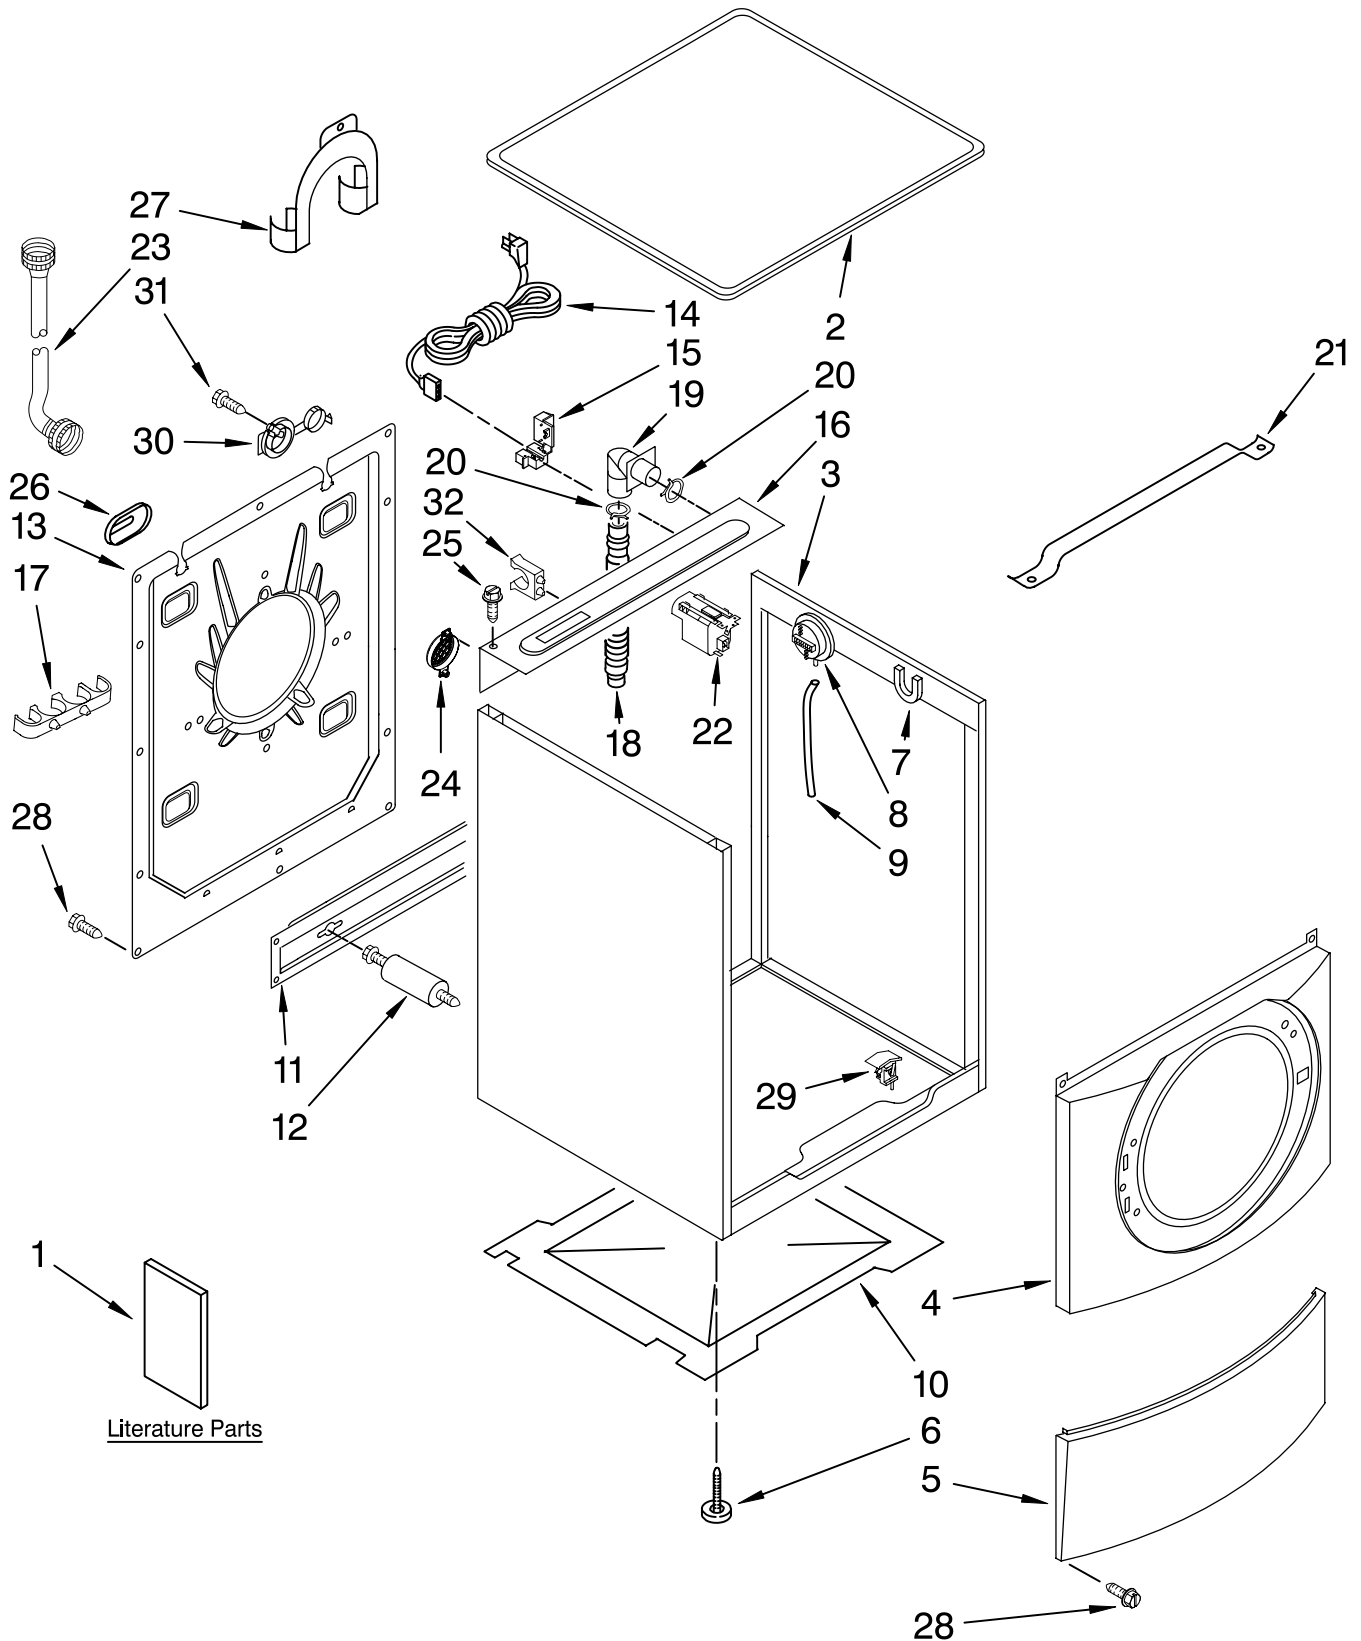

TOP AND CABINET PARTS

For Models: MFW9700SQ1, MFW9700SB1
(White) (Black)

AUTOMATIC
WASHER

FOR ORDERING INFORMATION REFER TO PARTS PRICE LIST