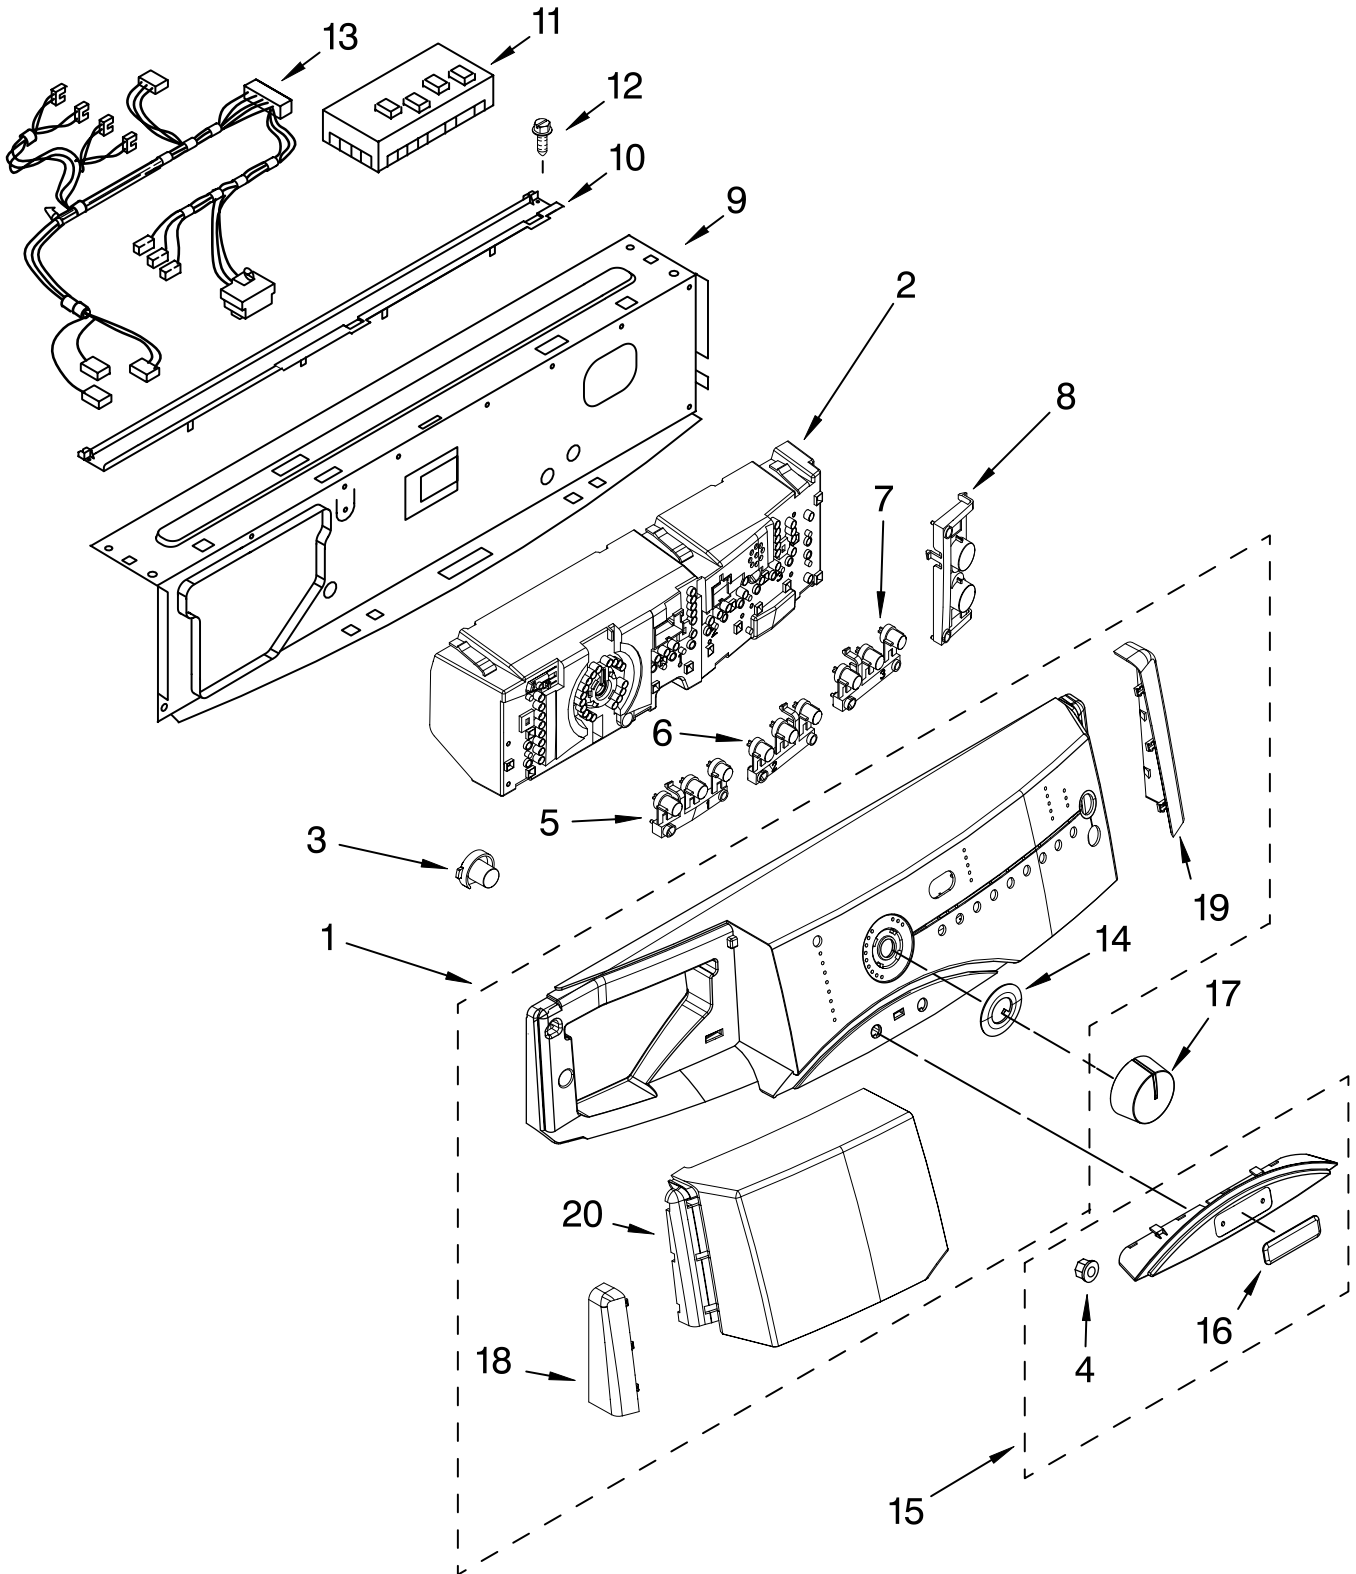

CONTROL PANEL PARTS

For Models: MFW9700SQ1, MFW9700SB1
(White) (Black)

FOR ORDERING INFORMATION REFER TO PARTS PRICE LIST

CONTROL PANEL PARTS

For Models: MFW9700SQ1, MFW9700SB1
(White) (Black)

Illus. No.	Part No.	DESCRIPTION
1		Panel, Control
	8183056	White
	8183071	Black
2	8182150	User Interface
3	8183077	Button, Power
4	8182183	Pal-nut
5		Button Set, Left
	8182604	White
	8183080	Silver
6		Button Set, Middle
	8182603	White
	8183079	Silver
7		Button Set, Right
	8182602	White
	8183078	Silver
8	8183081	Button Set, Start
9	8182224	Brace, Front Top
10	8181640	Channel, Water
11	W10137702	Microcomputer, Machine Control
12	8181756	Screw
13	8182212	Harness, Wiring (Main)
14	8182171	Bezel, Knob
15		Overlay, Door
	8183058	Aluminum
	8183075	Tuscan Silver
16	8183059	Medallion
17	8183076	Knob, Control
18		Endcap, Left
	8182599	White
	8183073	Black
19		Endcap, Right
	8182600	White
	8183074	Black
20		Handle, Drawer (Includes Item 18)
	8183057	White
	8183072	Black

FOR ORDERING INFORMATION REFER TO PARTS PRICE LIST