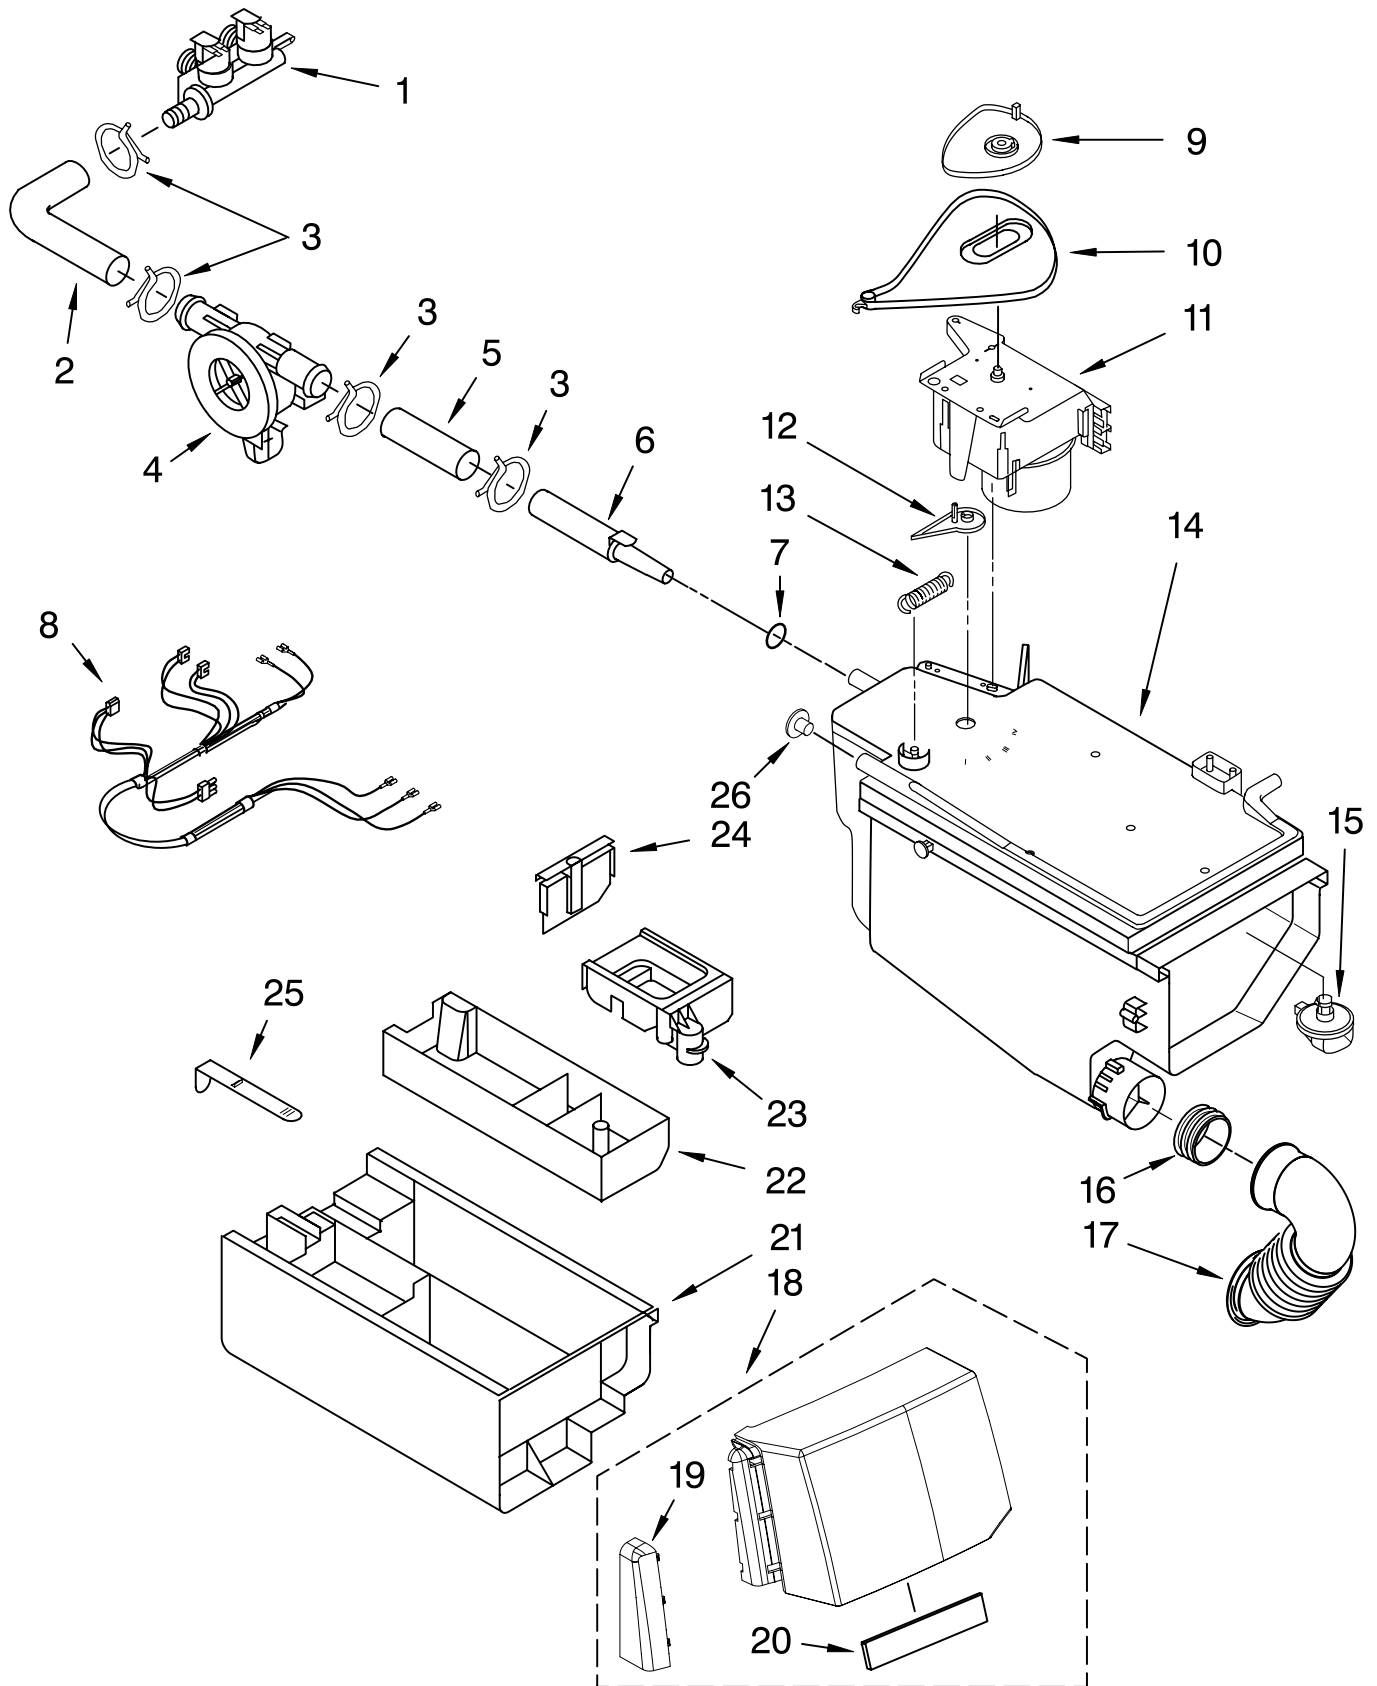

DISPENSER PARTS

For Models: MFW9700SQ1, MFW9700SB1
(White) (Black)

FOR ORDERING INFORMATION REFER TO PARTS PRICE LIST

DISPENSER PARTS

For Models: MFW9700SQ1, MFW9700SB1
(White) (Black)

Illus. No.	Part No.	DESCRIPTION
1	8182862	Valve, Inlet
2	8181710	Hose, Flowmeter (L-Shaped)
3	8181751	Clamp, Hose
4	8181696	Flowmeter
5	8181708	Hose, Flowmeter
6	8183010	Nozzle, Inlet
7	8181714	O-Ring
8	8183022	Harness, Wiring (Inlet Valve)
9	8181726	Cam, Actuator
10	8181725	Lever, Water Distribution
11	8181723	Actuator
12	8181724	Connection, Lever
13	8181727	Spring, Lever
14		Dispenser
	8183032	White
	8183033	Meteorite
15	8181712	Nozzle, Distribution
16	8181747	Seal
17	8181718	Tube, Dispenser To Bellow
18		Handle, Drawer
	8183057	White
	8183072	Black
19		Endcap
	8182599	White
	8183073	Black
20	8182173	Cushion, Handle
21		Drawer, Detergent
	8181720	White
	8182160	Meteorite
22		Container, Detergent
	8181722	White
	8182184	Meteorite
23		Siphon, Bleach/Softener
	8182665	White
	8182161	Meteorite
24		Separator
	8181730	White
	8182162	Meteorite
25	8181721	Hook, Drawer
26	8182123	Cap

FOR ORDERING INFORMATION REFER TO PARTS PRICE LIST