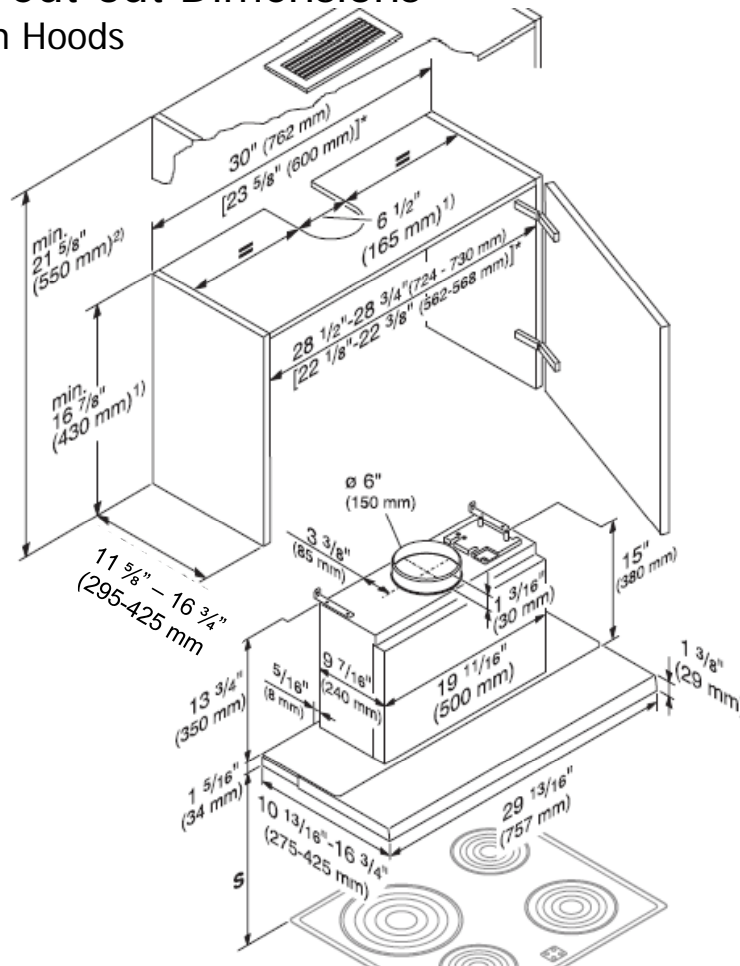

Product and Cut-out Dimensions DA 3480 Built-In Hoods

Accessory
Item 07294230
DUU 151
Recirculation
Conversion Kit

Location Codes

* The hood can also be installed in a 23 5/8" (600 mm) cabinet

S- Distance between cooktop and hood

	Miele Cooktops	Non-Miele Cooktops
Electric Cooktops	24" (610 mm)	
Electric Barbeques and Fryers	26" (660 mm)	
Multiburner Gas cooktops ≤ 43,000 BTU (12.6 KW) and no burner > 15,000 BTU (4.5 KW)	26" (660 mm)	30" (760 mm)
Single burner (Wok) ≤ 20,500 BTU (6 KW)	26" (660 mm)	30" (760 mm)
All other gas cooktops	30" (760 mm)	

The hood comes equipped with a 4 ft (1.2 m) power cord with a NEMA 5-15 molded plug for connection to a 120 VAC, 60 Hz, 15 A power outlet.

06485741 DKF 13 Charcoal Filter for recirculation

06544200 DML 300 Lightshield Installation Kit – Accessory allows for a custom front panel. (Install Manual Supplied)

Item 28348055USA Shipping weight 35 lbs (15.8 kg)

Shipping dimensions 37.5" (950 mm) L x 20.5" (520 mm) W x 14" (355 mm) H

Notes

Consider accessories when measuring cabinet height and cutouts.

Unit must be installed through the front of the cabinet. Cabinet should not be designed with lower rail.

If installing the exhaust hood in an overhead cabinet or if using a front panel made of wood or plastic, observe the instructions of the manufacturer of the gas cooktop regarding the use of flammable materials above the cooktop. If not otherwise specified in the instructions, ensure a distance of at least 30" (762 mm) from the gas cooktop.

All installations must be done in accordance with local codes.

Drawing is not to scale

Specification Sheets OJS 05252012