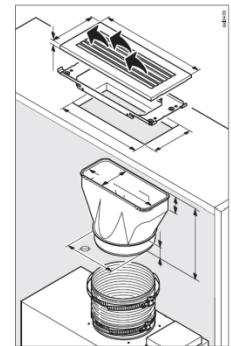

Product and Cut-out Dimensions DA 3480 Built-In Hoods

Accessory
Item 07294230
DUU 151
Recirculation
Conversion Kit

Location Codes

* The hood can also be installed in a 23 5/8" (600 mm) cabinet

S- Distance between cooktop and hood

	Miele Cooktops	Non-Miele Cooktops
Electric Cooktops	24" (610 mm)	
Electric Barbeques and Fryers	26" (660 mm)	
Multiburner Gas cooktops ≤ 43,000 BTU (12.6 KW) and no burner > 15,000 BTU (4.5 KW)	26" (660 mm)	30" (760 mm)
Single burner (Wok) ≤ 20,500 BTU (6 KW)	26" (660 mm)	30" (760 mm)
All other gas cooktops	30" (760 mm)	

The hood comes equipped with a 4 ft (1.2 m) power cord with a NEMA 5-15 molded plug for connection to a 120 VAC, 60 Hz, 15 A power outlet.

06485741 DKF 13 Charcoal Filter for recirculation

06544200 DML 300 Lightshield Installation Kit – Accessory allows for a custom front panel. (Install Manual Supplied)

Item 28348055USA Shipping weight 35 lbs (15.8 kg)

Shipping dimensions 37.5" (950 mm) L x 20.5" (520 mm) W x 14" (355 mm) H

Notes

Consider accessories when measuring cabinet height and cutouts.

Unit must be installed through the front of the cabinet. Cabinet should not be designed with lower rail.

If installing the exhaust hood in an overhead cabinet or if using a front panel made of wood or plastic, observe the instructions of the manufacturer of the gas cooktop regarding the use of flammable materials above the cooktop. If not otherwise specified in the instructions, ensure a distance of at least 30" (762 mm) from the gas cooktop.

All installations must be done in accordance with local codes.

Drawing is not to scale

Specification Sheets OJS 05252012