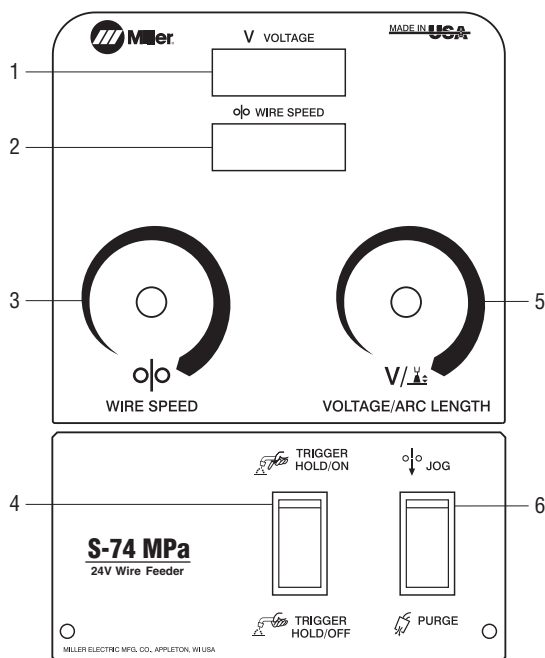

Control Panel

1. Voltage Display Meter
2. Wire Speed Display Meter
3. Wire Feed Speed Select
4. Trigger Hold
5. Voltage Select
6. Jog/Purge