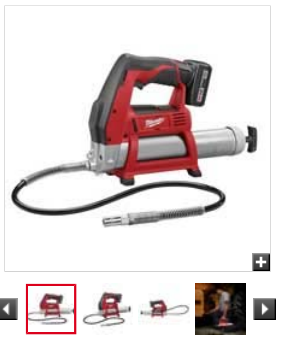

## M12™ Grease Gun 2446-21XC

Photos

### The Milwaukee Advantage

The M12™ Cordless Grease Gun develops higher pressure, offers greater productivity, and gives the user more versatility on the jobsite than any other cordless grease gun in the market. With up to 25% more pressure and run-time than the competition, the 2446-21XC delivers over 8,000 PSI max operating pressure for heavy duty applications and dispenses up to seven grease cartridges per battery charge. The M12™ Cordless Grease Gun also features a lightweight, ergonomic handle design for greater user comfort during prolonged use and an on board hose storage and shoulder strap loop for added convenience with less mess.

### Features

Powerful 12V Motor: Delivers over 8,000 PSI Max Operating Pressure

Best in Class Run-Time: Dispenses up to 7 cartridges per charge

Superior Handle Balance and Ergonomics: Only 14" long and 7.2 lbs

Integrated Hose Storage and LED Fuel Gauge: Added user convenience and less down time

Air Bleeder Valve: Priming mechanism for quick flow

M12™ Lithium-Ion System: Compatible with over 20 M12™ Lithium-Ion Tools for greater versatility in the workplace