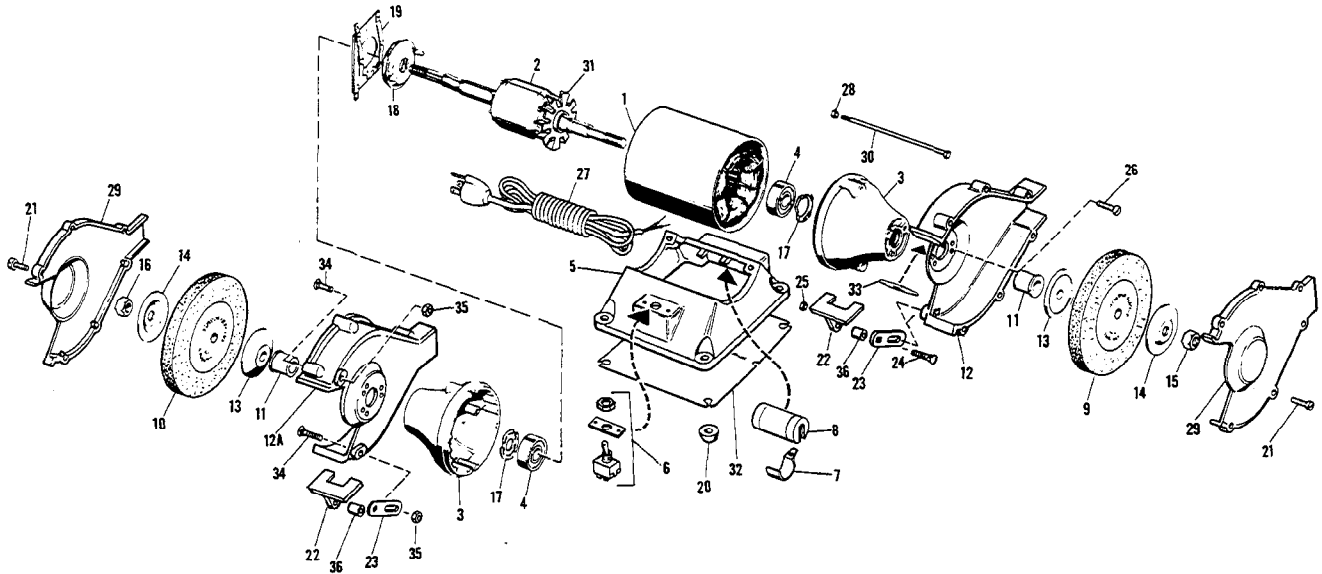

SERVICE PARTS LIST

BUL. 54-22-0101

1/2 H.P. BENCH GRINDER

REVISED BUL 54-22-0100 DATE June '71

Catalog No. 5000

MODEL REF. NO. 41349 B

WIRING INSTR.

Both Model and Serial No. must be furnished to obtain correct parts.

230 VOLT SINGLE PHASE

PARTS ORDERS MUST INCLUDE:

- CATALOG NO. _____ (FROM NAMEPLATE)
- MODEL REF. NO. _____
- PART NO. _____
- DESCRIPTION _____
- QUANTITY REQUIRED _____

FIG.	PART NO.	DESCRIPTION OF PART	NO. REQ.	FIG.	PART NO.	DESCRIPTION OF PART	NO. REQ.
1	23-58-0301	Wound Stator with Frame	(1)	19	—	Stationary Switch	(1)
2	23-40-0261	Rotor and Shaft Assembly	(1)	20	42-38-0021	Rubber Base Bumper	(4)
3	42-25-0121	End Shield	(2)	21	06-81-4654	10-32x3/4 Rd. Hd. Screw	(12)
4	02-04-5065	Bearing	(2)	22	44-85-0101	Tool Rest	(2)
5	42-20-0135	Base	(1)	23	42-36-0025	Tool Rest Support	(2)
6	23-66-0100	On-Off Switch	(1)	24	06-10-0702	1/4-20x1-7/8 Carriage Bolt	(2)
7	22-40-0011	Capacitor Mounting Clip	(1)	25	06-55-1500	1/4-20 Hex. Nut	(2)
8	22-33-0051	Capacitor-108MFD 110 Volt	(1)	26	06-81-1802	1/4-20x5/8 Fil.Hd. Screw	(6)
9	—	Grinding Wheel (See Catalog)	(1)	27	22-64-0220	Cord with Plug	(1)
10	—	Grinding Wheel (See Catalog)	(1)	28	06-57-6060	10-32 Whiz Nut	(2)
11	45-36-0632	Spacer Sleeve	(2)	29	42-92-0215	Wheel Guard Cover	(2)
12	43-54-0071	R.H. Wheel Guard	(1)	30	06-75-0068	10-32x10 Long thru Bolt	(2)
12A	43-54-0072	L.H. Wheel Guard	(1)	31	22-84-0125	Fan	(1)
13	43-34-0025	Inner Flange	(2)	32	42-92-0045	Base Cover	(1)
14	43-34-0047	Outer Flange	(2)	33	45-12-0125	Spark Guard	(2)
15	06-55-3300	R.H. 5/8-18 Hex. Nut	(1)	34	06-10-3200	5/16-18x7/8 Carriage	(4)
16	06-55-3325	L.H. 5/8-18 Hex. Nut	(1)	35	06-55-1990	5/16-18 Hex. Nut	(4)
17	40-50-7675	Finger Spring	(2)	36	45-36-0561	Spacer	(2)
18	—	Rotating Switch	(1)				