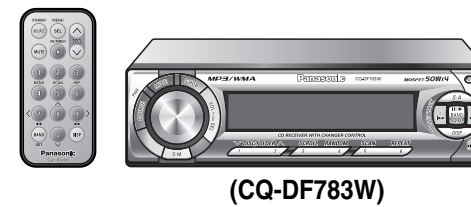

Panasonic®

Removable Full Front MP3 WMA CD Player/Receiver with CD Changer Control

可攜帶式面板並附有換片機控制器的MP3.WMA.CD 收音 / 收音機

CQ-DF783W

Removable Full Front CD Player/Receiver with CD Changer Control

可攜帶式面板並附有換片機控制器的CD收音 / 收音機

CQ-DF403W

Operating Instructions 使用說明書

Matsushita Electric Industrial Co., Ltd.

Web Site: <http://www.panasonic.co.jp/global/>

WMA MP3

- Please read these instructions carefully before using this product and save this manual for future use.
- 使用本產品前，請務必閱讀這些說明並將本說明書保管好以備將來之用。

YEFM283967 FT0203-0 Printed in China