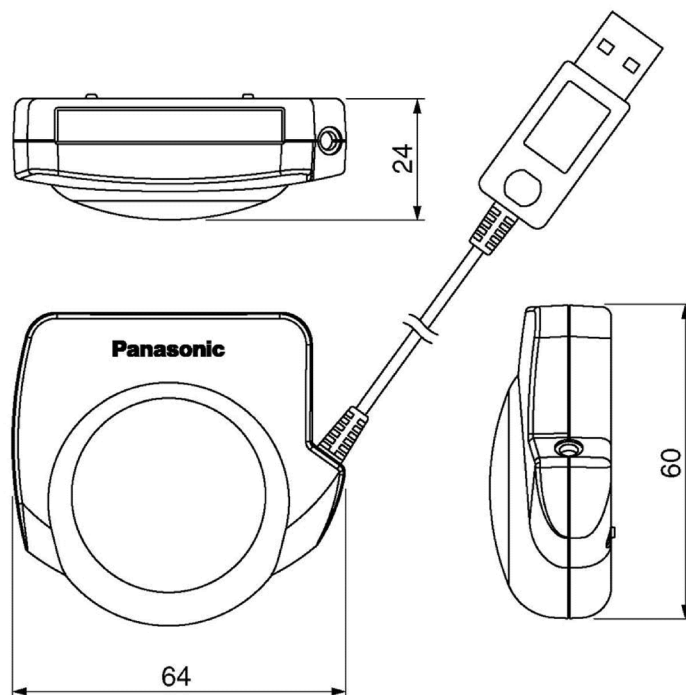

Wireless mouse receiver

This receiver allows you to use the wireless mouse function of the supplied wireless remote when the receiver is connected to a PC via a USB port.

Specifications

Dimensions (W x H x D): 64 x 24 x 60 mm (not including cable)
Weight: 40 g

Specifications are subject to change without notice.

Dimensions

unit: mm

Note: This illustration is not drawn to scale.

Free Manuals Download Website

<http://myh66.com>

<http://usermanuals.us>

<http://www.somanuals.com>