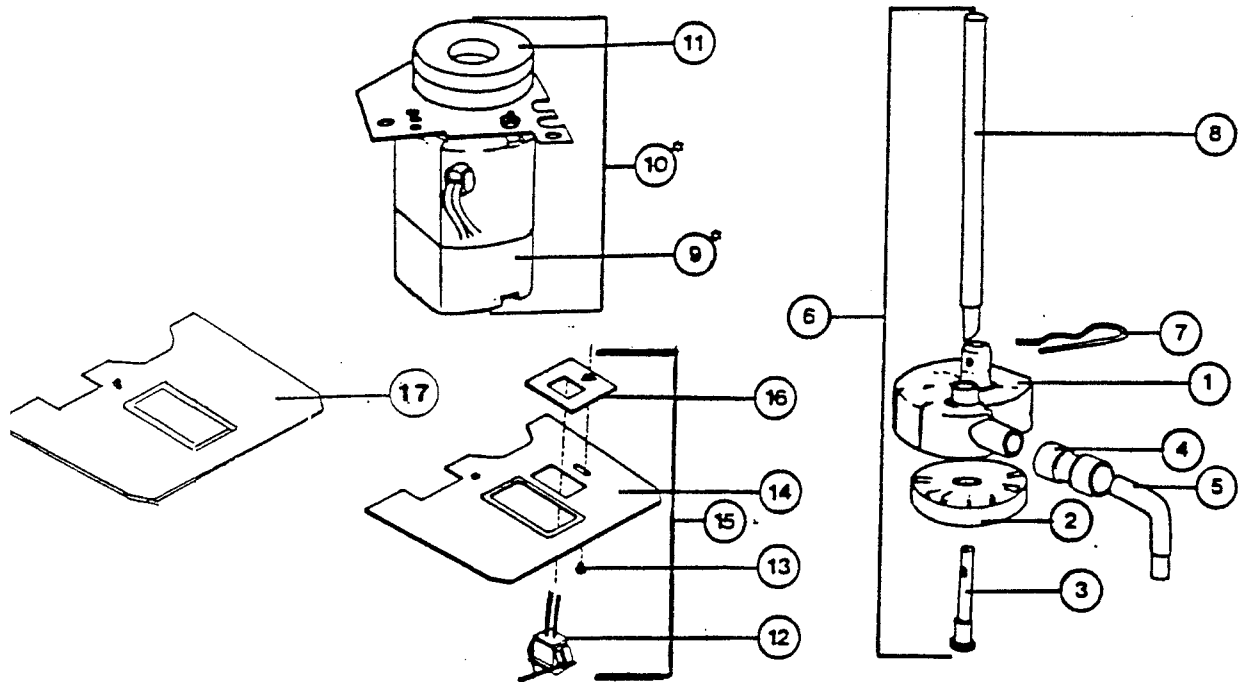

## ILLUSTRATED PARTS LIST

### JT-20 COLD BEVERAGE DISPENSER WITH JWT-200 SERIES ALTERNATE PARTS

FIGURE 2. JWT ALTERNATE PARTS

Item No.	Part No.	Name
1	A2746	Housing Whipper
2	A2566	Magnet Whipper Impeller
3	A0116	Pin Whipper Impeller
4	A0938	Union Whipper Outlet
5	S7395	Outlet Tube
6	A2569	Chamber Whipper
7	A0423	Clip Impeller Support
8	S7394	Tube Vent Asy 5-Gallon
	A2791	Tube Vent Asy 3-Gallon
9	A2256	Motor Whipper 120V 60HZ
	S7512	Motor Whipper 220/240V 50HZ
10	A2567	Motor Asy Whipper 120V 60HZ
	A2645	Motor Asy Whipper 220/240V 50HZ