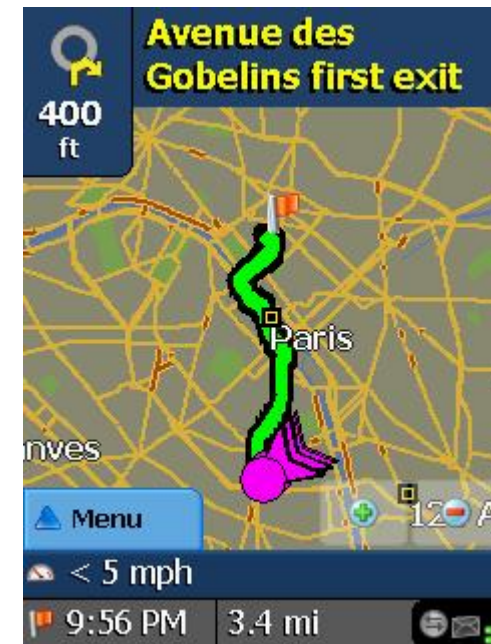

Step 3 – Copilot Live 6 Setup Procedure

Navigation with Copilot Live 6