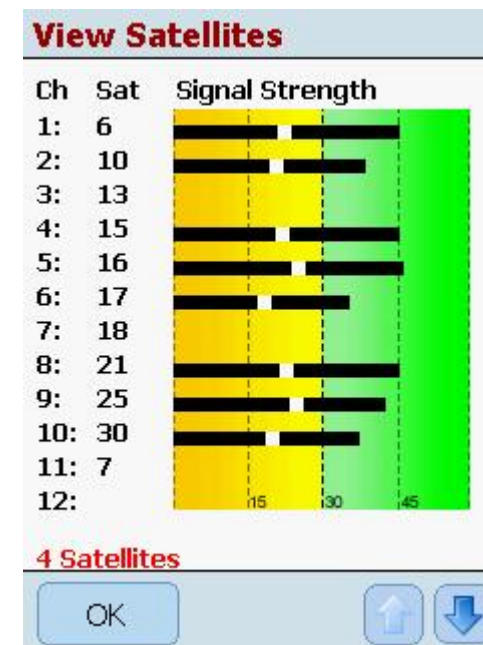

Copilot Live 6 is receiving
GPS signal