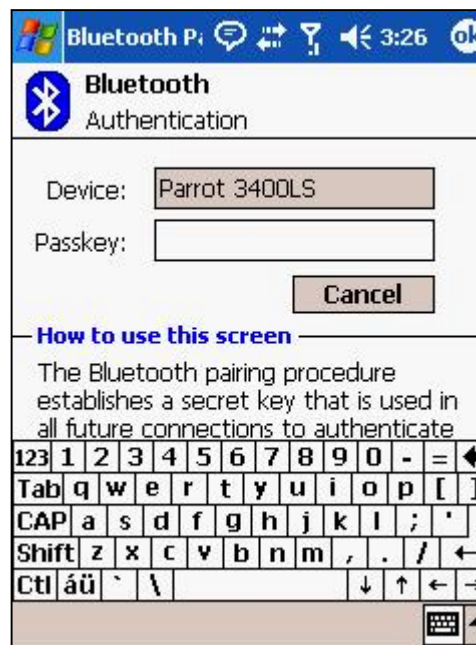

## Step 1 - HandsFree Procedure

In the car kit, review the PAIRED DEVICES \ select OTHER PHONES menu. The car kit will display a PIN code.

## Step 1 - HandsFree Procedure

PDA's today screen

Click on the Bluetooth icon and select Bluetooth Manager option

Tap on 'NEW' menu

## Step 1 - HandsFree Procedure

Select the Hands-free / Headset setup option

Tap on NEXT

## Step 1 - HandsFree Procedure

Select Parrot 3400LS

Enter the PIN CODE provided by the car kit

HandsFree connection is established (check the two green arrows)