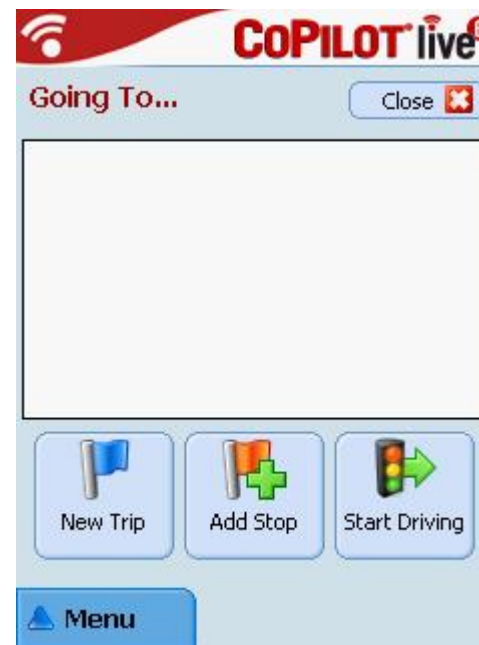

Tap on the NEW TRIP icon