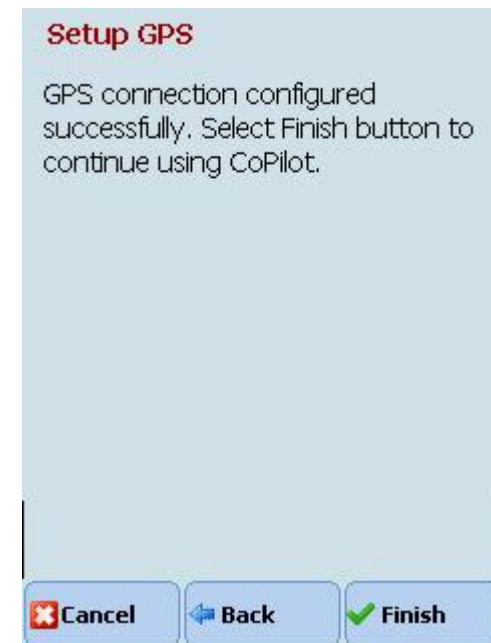

Your Parrot 3400 LS GPS is defined as a GPS receiver