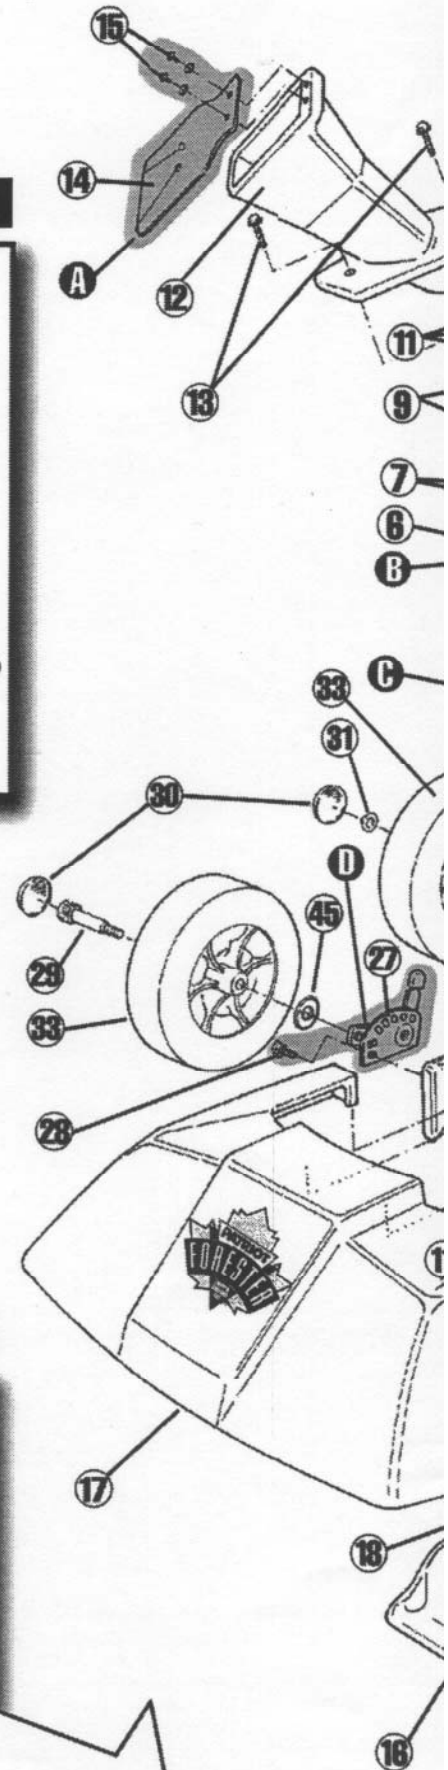

REAR VIEW OF DECK

PATRIOT MODEL
SERIAL #
Proudly manufactured in the USA by
The Patriot Company of Milwaukee, WI
several patents pending.