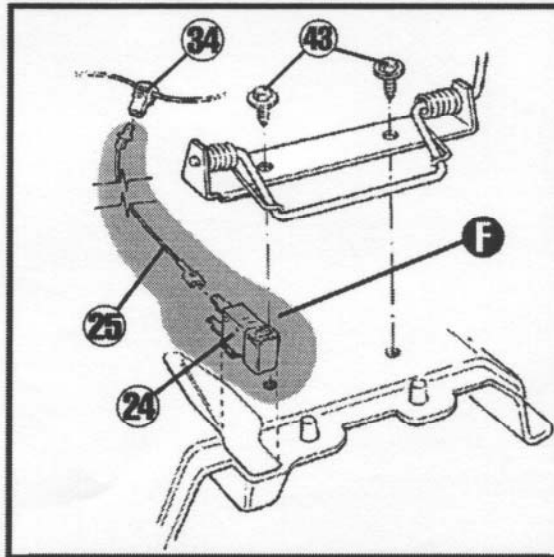

WARNING: THE POWER MUST BE OFF, THE ROTOR FULLY STOPPED AND THE SPARK PLUG WIRE DISCONNECTED FROM THE SPARK PLUG BEFORE ANY SERVICE OR MAINTENANCE IS PERFORMED. PERSONAL INJURY MAY RESULT.

DANGER: A SPECIAL CUT-OFF SWITCH DISABLES THE ENGINE WHEN THE BAGGER-BLOWER IS REMOVED FROM THE DECK. HOWEVER, THE ROTOR WILL SPIN IF YOU PULL THE CORD. THIS CAN CAUSE A VERY SERIOUS INJURY. DO NOT PULL THE CORD OR ATTEMPT TO START THE MACHINE WITHOUT FIRST INSTALLING THE BAGGER-BLOWER.

CAUTION: OPERATE YOUR GAS ENGINE OUTDOORS, IN A WELL VENTILATED AREA. KEEP CHILDREN AND PETS AWAY FROM THIS POWER EQUIPMENT. SERIOUS INJURY OR DEATH CAN RESULT.

WARNING: NEVER PUT YOUR HANDS, FACE OR CLOTHING INTO THE CHIPPER CONE OR OTHER INLETS WHEN THE ROTOR INSIDE IS STILL TURNING. KEEP YOUR FINGERS AND FACE OUT OF THE BAG, BLOWER AND VACUUM SNOUT WHEN THE ROTOR IS TURNING. SERIOUS PERSONAL INJURY MAY RESULT.

ATTENTION: WEAR GOGGLES AND STURDY SHOES WHEN USING THIS MACHINE. HEARING PROTECTION ALSO ADVISED. SEE YOUR MANUAL FOR COMPLETE OPERATION AND SERVICE INSTRUCTIONS AND WARNINGS.

SERVICE KITS

SAFETY KILL SWITCH ASSEMBLY