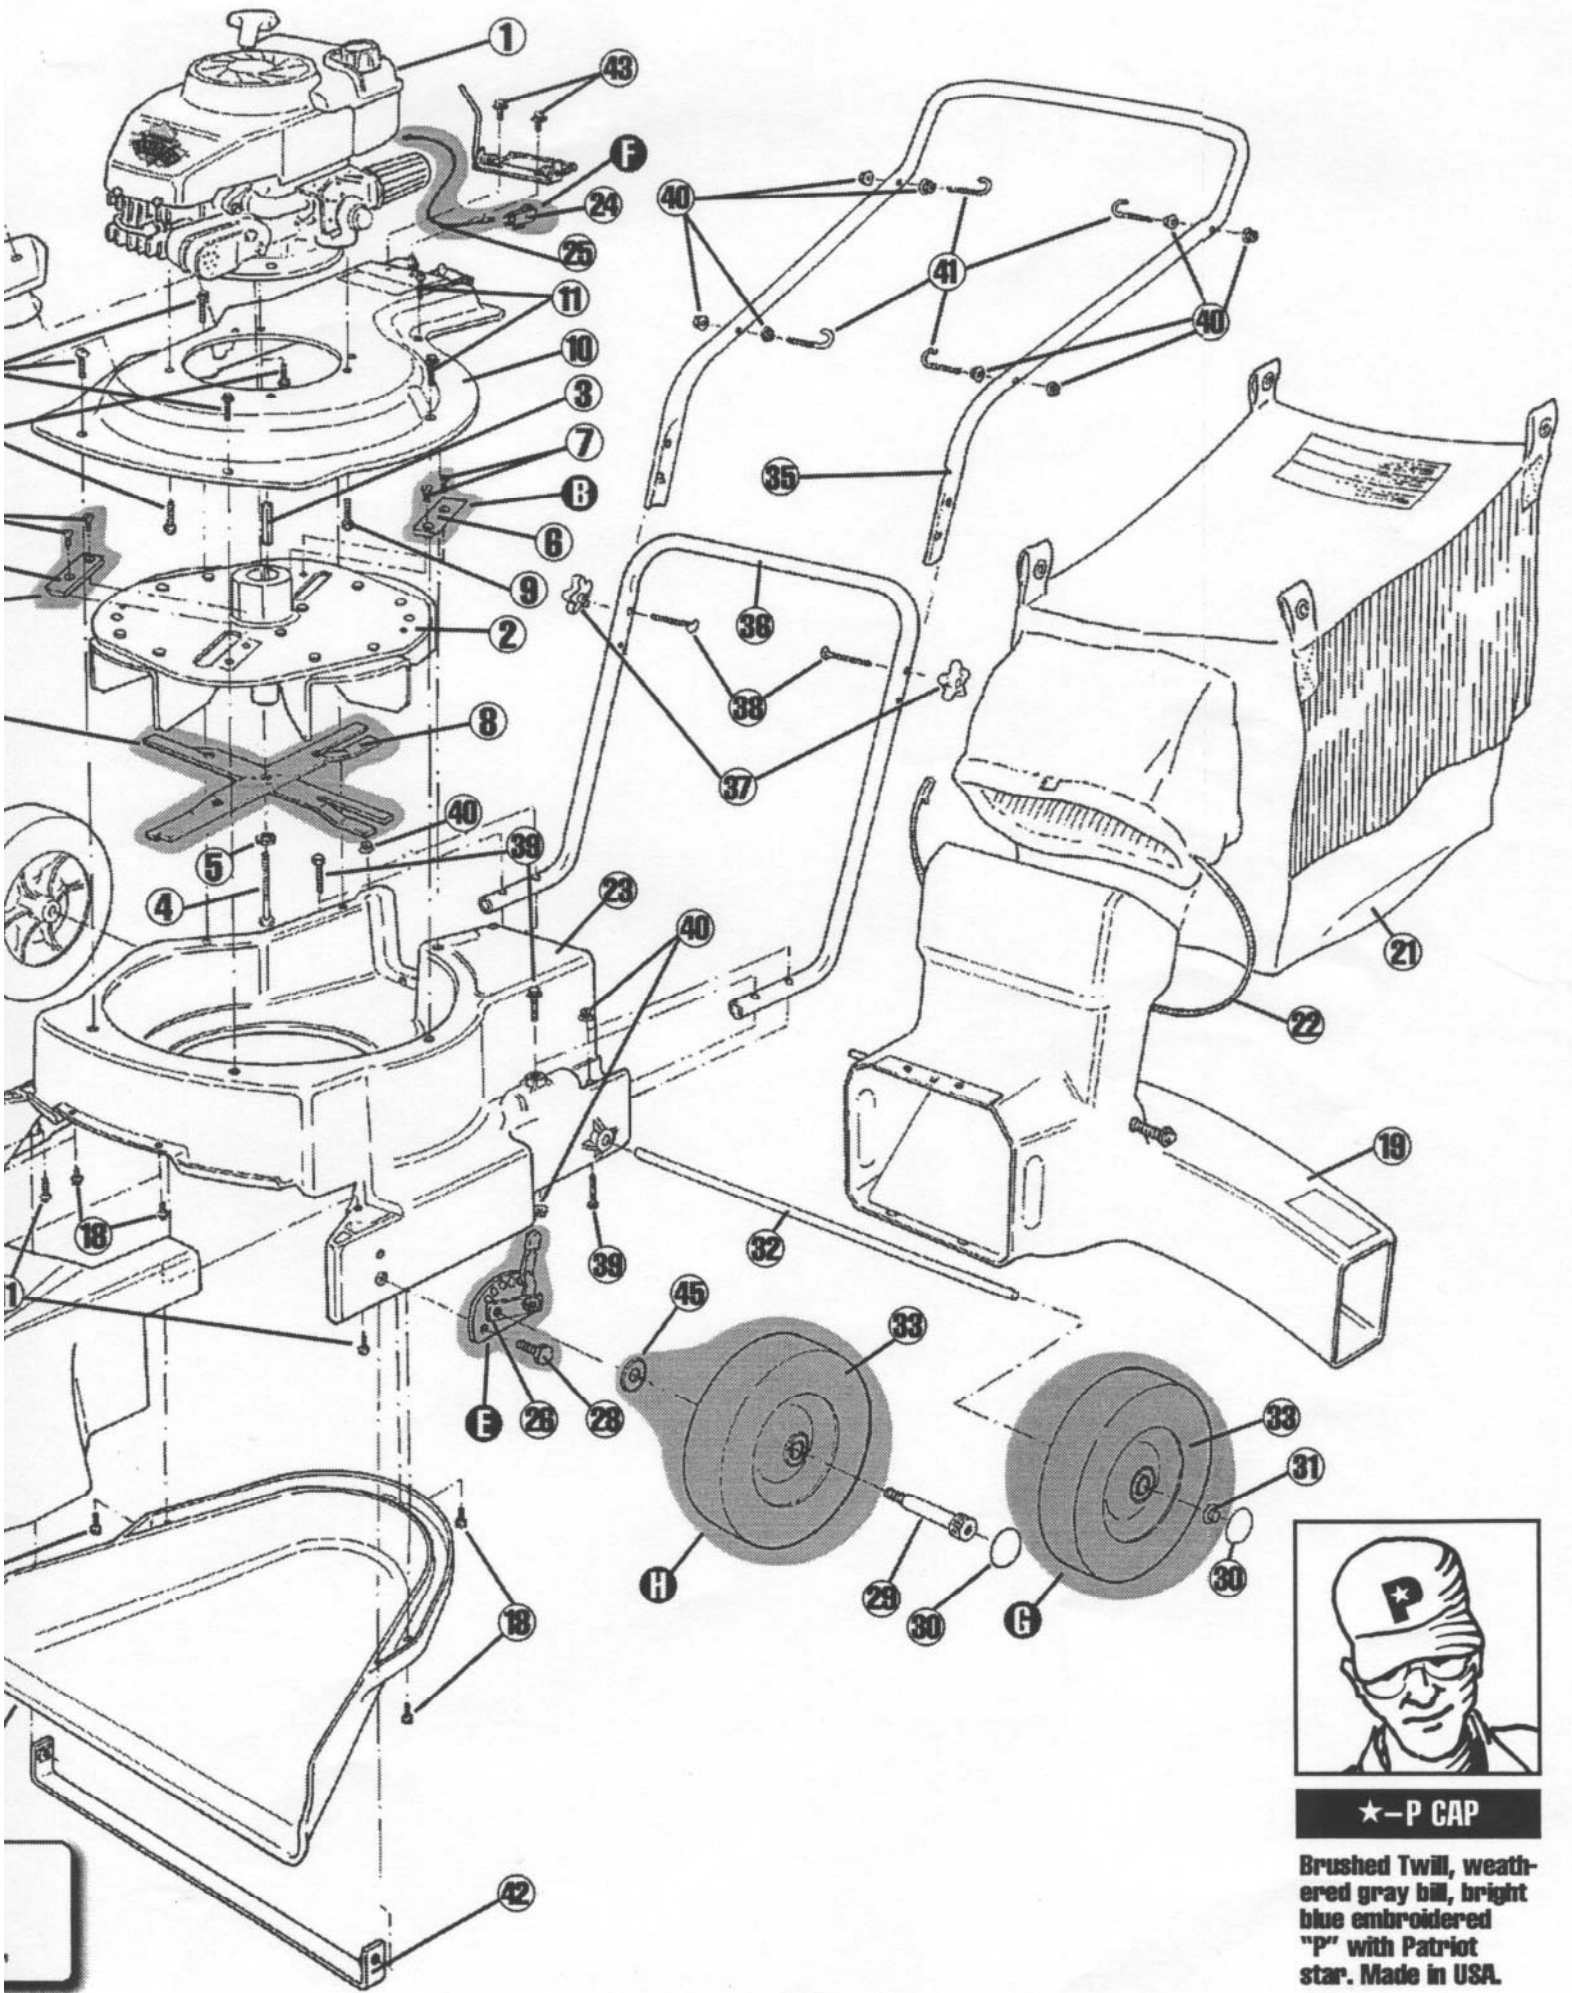

★-P CAP

Brushed Twill, weathered gray bill, bright blue embroidered "P" with Patriot star. Made in USA.

The "Ill. #" refers to the numbered parts in the illustration. Use the "Part #" and the "Description" when ordering. "Qty." refers to the total number of each part the machine is built with.

Ill. #	Part #	Description	Qty.
1	825150005VC	Tecumseh 4HP Centura Man	1
2	825001165B	Rotor CBV	1
3	703100005	Square Key 1/4X1-7/8"	1
4	748500005	HHCS 3/8-24X3-1/2" Gr 8	1
5	716620005	LW 3/8"	1
6	810091215	Chipper Knife CBV 2" (See Service Kit B)	2
7	706850005	FHSCS 5/16-24X5/8"	4
8	140091225	Flail Blade (See Service Kit C)	2
9	748520005	HWHTCS 3/8-16X1" — Type 23	8
10	503001075B	Engine Mount Assm. CBV (Call Factory)	1
11	744520005	HHTFS 1/4X1-1/4" Type B	8
12	503001145A	Chipper Casting Assm	1
13	747520005	HWHTCS 5/16-18X1-1/2 — Type 23	2
14	114001155	Chipper Casting Guard (See Service Kit A)	1
15	732220005B	Rivet 3/16x.625 (See Service Kit A)	2
16	503051115	Vac Tray — Black	1
17	538051105A	Snout Assm — Black	1
18	766520005	HWHTFS 5/16X5/8" — Type B	5
19	500051055BB	Baffle Discharge Assm (Call Factory)	1
20	800070455	Serial Number Decal	1
21	800071065	4 Bushel Bag w/Dust Deflector	1
22	32" BCT	32" Black Cable Tie	1
23	832011045A	Xenoy Deck Assm w/serial tag	1
24	700251305	Pin Plunger Switch (See Service Kit F)	1
25	WIRE-CBV-B	Wire Harness (See Service Kit F)	1
26	801021235A	H/Adj Left 4 Pt (See Service Kit E)	1
27	801021345A	H/Adj Right 4 Pt (See Service Kit D)	1
28	753520005	HHCS 3/8-16X3/4" Gr5	2
29	756520005	HHSB 1/2X1-1/2"	2
30	735050005	Hub Cap — Black	4
31	704900005	Push Nut 1/2"	2
32	804001245	Axle 1/2"	1
33	734040005	Wheel 8" — Silver (See Service Kit G)	4
34	WIRETAP	Wire Tap 1/4"	1
35	641051265	Handle Bar Upper	1
36	641051255	Handle Bar Lower	1
37	705350005	5-Star Knob, 5/16-18	2
38	750020005	Curved Head Screw 5/16-18X2"	2
39	749020005	CS1/4-20X1-1/2" Gr 5	4
40	707320005	SFLN 1/4-20	12
41	757020005	J-Bolt 1/4-20X2-5/16"	4
42	601051855	Wheel Support Brkt	1
43	745520005	HHTFS 1/4x3/4" — Type B	2
45	741800005	Disc Spring .787	2

SERVICE KITS

Service kits are packaged for convenience for all Patriot Forester chipper-blower-vacs.

Ill. #	Part #	Description	Qty.
A	990001155	Chipper Casting Guard Kit, CBV: INCLUDES	
		Chipper Casting Guard	1
		Rivet 3/16x.625	2
B	990001215	Chipper Knife Kit, CBV: INCLUDES	
		CBV Knife	2
		FHSCS 5/16-24x5/8" Socket Hex Key 3/16"	4 1
C	990091225	Flail Blade Kit: INCLUDES Shredding Flail Blade	4
D	990021435R	CBV, (R) Height Adj., 4 Point Kit: INCLUDES	
		Height Adjustor Right 4 Point HHCS 3/8-16x3/4"	1 1
E	990021235L	CBV, (L) Height Adj., 4 Point Kit: INCLUDES	
		Height Adjustor Left 4 Point HHCS 3/8-16x3/4"	1 1
F	990051305	Pin Plunger Switch Kit: INCLUDES	
		Safety Kill Switch Wire Harness	1 1
G	990040005R	CBV 8" Rear Wheel Kit: INCLUDES	
		Push Nut 1/2" 10" Wheel — Silver	1 1
H	990040005F	CBV 8" Front Wheel Kit: INCLUDES	
		8" Wheel — Silver Disc Spring .787	1 1
I	920000005D-B	Setup Hardware Bag, CBV Kit: INCLUDES	
		5-Star Knob 5/16-18	2
		Curved Head Screw 5/16-18x2"	2
		CS 1/4-20x1-1/2"	4
		SFLN 1/4-20	12
		J-Bolt 1/4-20x2-5/16"	4
		Socket Hex Key 3/16"	1
Safety Goggles	1		
J	PAT-CBV-VAC	Vacuum Hose Kit: INCLUDES	
		Hose 15'x4"	1
		Vac Adapt.	1
		Vac Handle	1
		Vac Snout Hardware Pack	1 1

Customer Service

8AM — 5PM CST

1-800-798-2447

FAX 1-414-259-9612