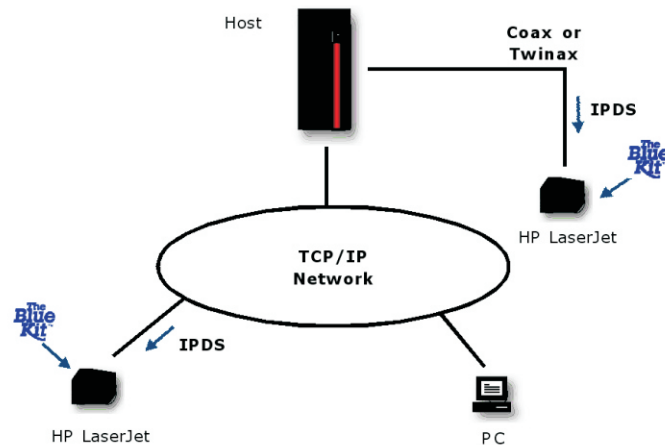

Printing and Conversion Solutions