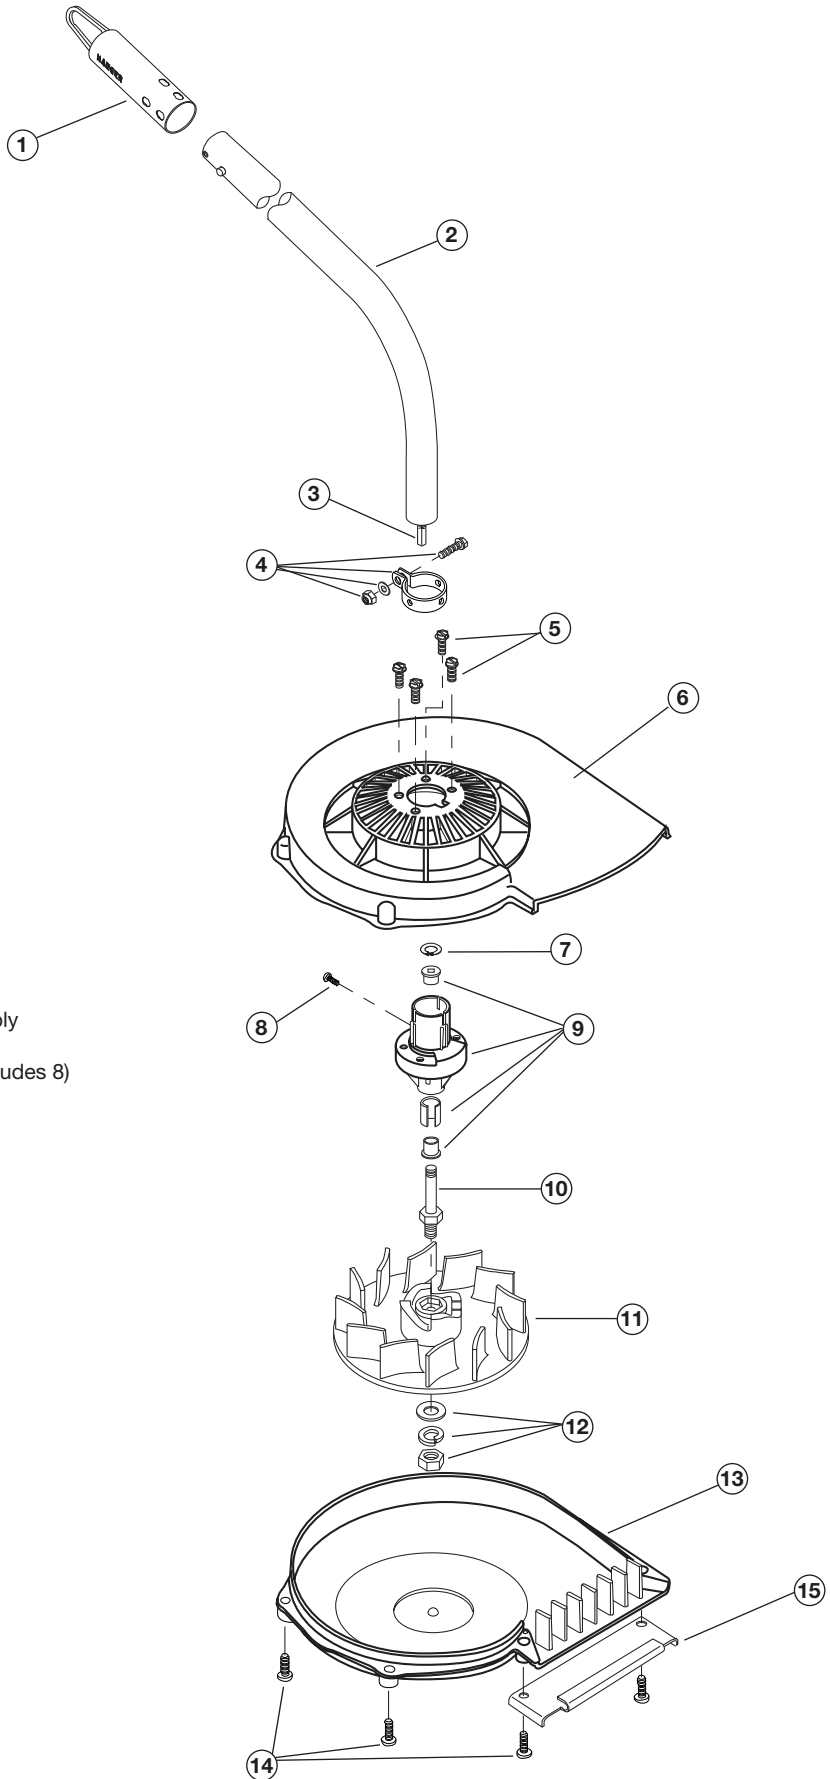

REPLACEMENT PARTS – MODEL SB720r SWEEPER BLOWER ATTACHMEN

PPN 41AJSB-B034

Item	Part No.	Description
1	791-612605	Hanger
2	791-180340	Drive Shaft Housing Assembly
3	791-181852	Drive Shaft Assembly
4	791-153597	Lower Clamp Assembly (includes 8)
5	791-153318	Mounting Screw Assembly
6	791-180105	Upper Housing Assembly
7	791-181560	Palnut
8	791-145569	Anti-Rotation Screw
9	791-181636	Bushing Housing Assembly
10	791-612559	Impeller Shaft
11	791-180196	Impeller
12	791-182217	Nut and Washer Assembly
13	791-180106	Lower Housing Assembly
14	791-145888	Mounting Screw Assembly
15	791-612562	Edge Guard