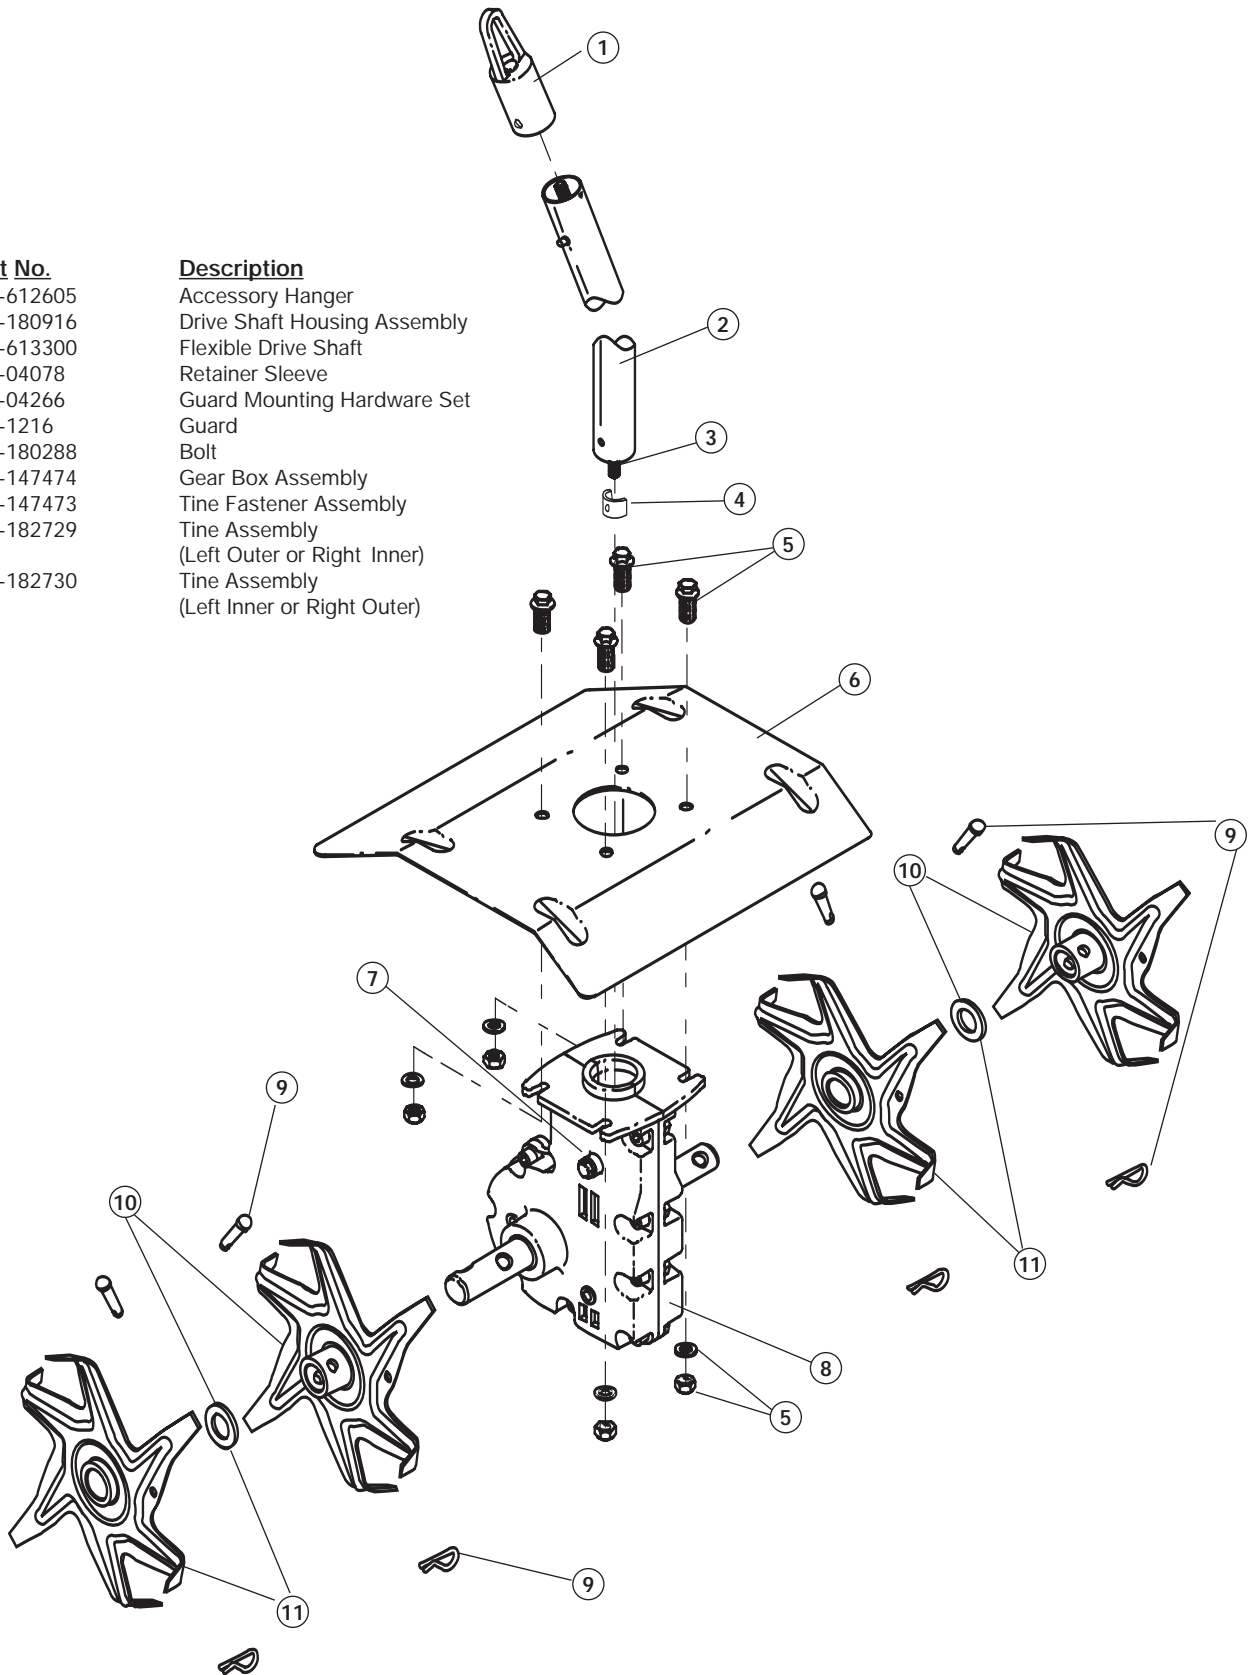

# REPLACEMENT PARTS – MODEL TBGC GARDEN CULTIVATOR ADD-ON PPN 41AJGC-C711

<u>Item</u>	<u>Part No.</u>	<u>Description</u>
1	791-612605	Accessory Hanger
2	791-180916	Drive Shaft Housing Assembly
3	791-613300	Flexible Drive Shaft
4	753-04078	Retainer Sleeve
5	753-04266	Guard Mounting Hardware Set
6	753-1216	Guard
7	791-180288	Bolt
8	791-147474	Gear Box Assembly
9	791-147473	Tine Fastener Assembly
10	791-182729	Tine Assembly (Left Outer or Right Inner)
11	791-182730	Tine Assembly (Left Inner or Right Outer)