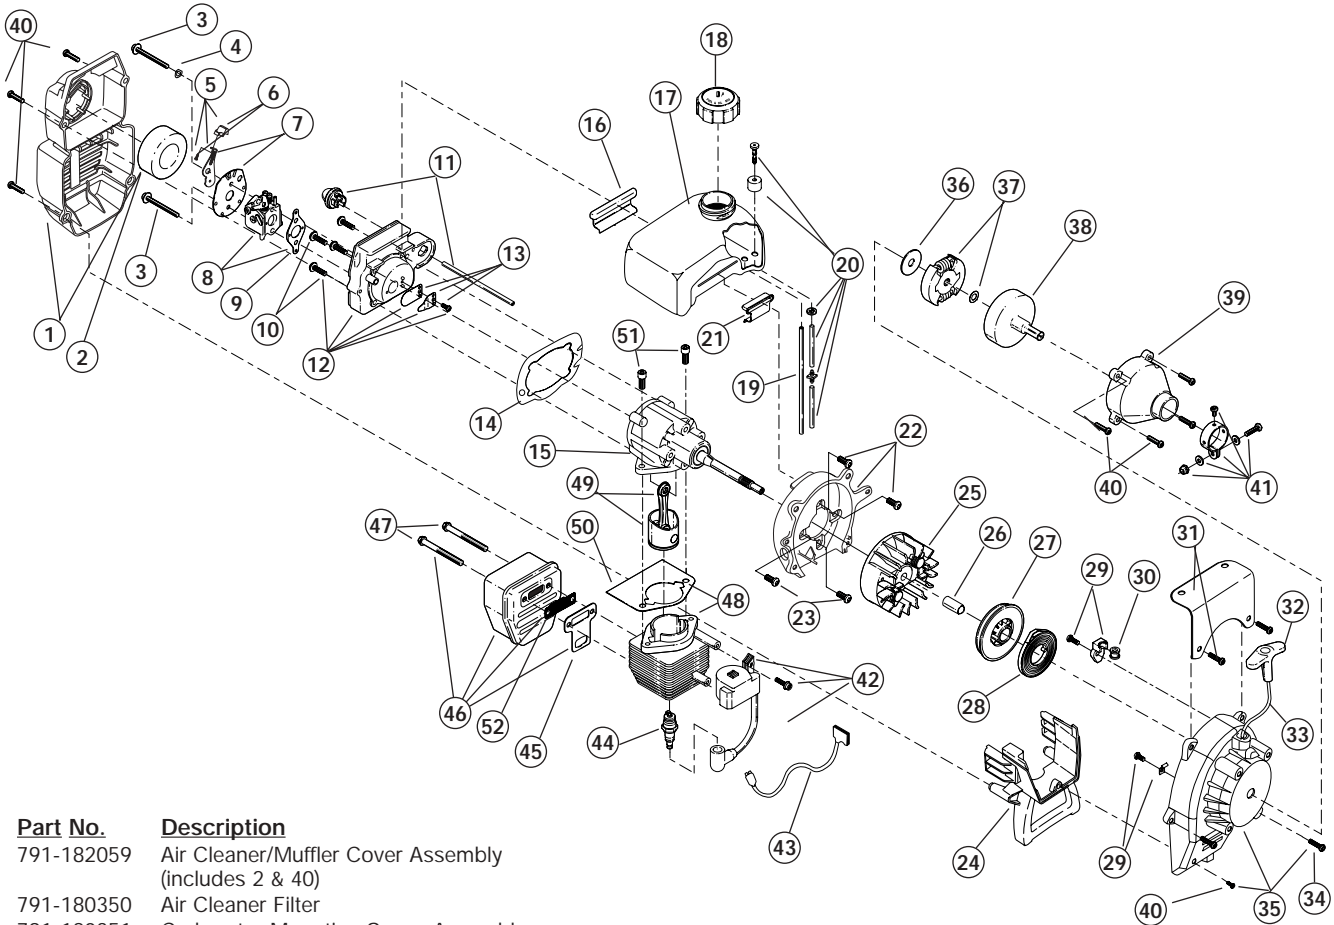

# ENGINE PARTS - MODEL YM120 CULTIVATOR 2-CYCLE GAS CULTIVATOR

PPN 21C-120R000

Item	Part No.	Description
1	791-182059	Air Cleaner/Muffler Cover Assembly (includes 2 & 40)
2	791-180350	Air Cleaner Filter
3	791-180351	Carburetor Mounting Screw Assembly
4	791-180226	Wavey Washer
5	791-182160	Choke Lever Assembly (includes 6)
6	791-182161	Choke Knob and Screw
7	791-182162	Choke Lever and Plate (includes 5)
8	753-04333	Carburetor Assembly (includes 9 & 20)
9	791-610675	Carburetor Gasket
10	791-181860	Carb Mount Screw
11	791-147351	Primer and Hose Assembly
12	753-1196	Carb Mount Assembly (includes 10 & 14)
13	791-684451	Reed Assembly
14	753-1208	Carburetor Mount Gasket
15	753-04369	Crank Case Service Assembly (includes 10 & 23)
16	791-612134	Rear Mounting Pad
17	753-04306	Fuel Tank Assembly (includes 18-20)
18	791-182529	Fuel Cap Assembly
19	791-181168	Fuel Return Line
20	791-682039	Fuel Line Assembly
21	791-145308	Front Mounting Pad
22	791-683065	Shroud Assembly (includes 23)
23	791-181861	Shroud Screw
24	791-182064	Shroud Extension and Stand
25	791-182736	Flywheel Assembly
26	791-181065	Spacer
27	753-04232	Recoil Pulley Assembly
28	791-613102	Recoil Spring
29	791-180930	Pulley Retainer Assembly
30	791-611061	Rope Guide
31	791-180317	Fuel Tank Guard Assembly
32	791-181079	Pull Handle
33	791-613103	Rope
34	791-181912	Housing Screw