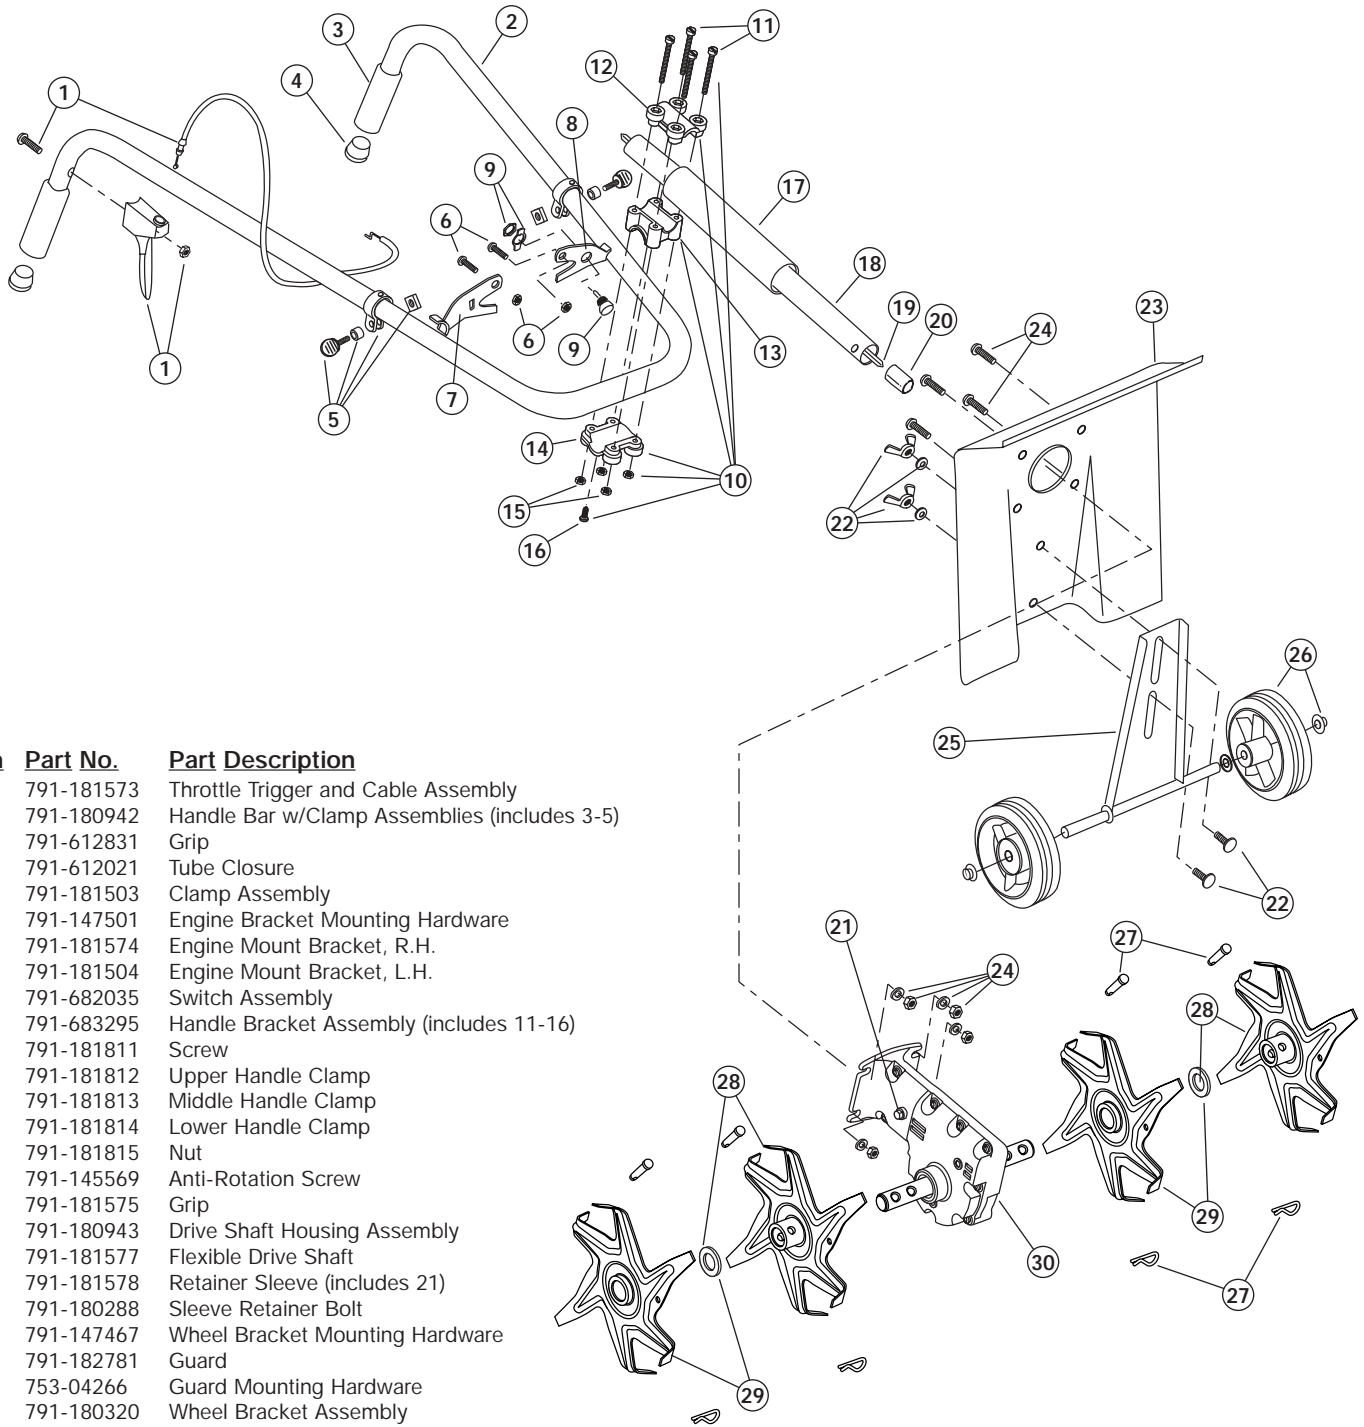

ENGINE PARTS - MODEL YM120 CULTIVATOR

2-CYCLE GAS CULTIVATOR

PPN 21C-120R000

Item	Part No.	Part Description
1	791-181573	Throttle Trigger and Cable Assembly
2	791-180942	Handle Bar w/Clamp Assemblies (includes 3-5)
3	791-612831	Grip
4	791-612021	Tube Closure
5	791-181503	Clamp Assembly
6	791-147501	Engine Bracket Mounting Hardware
7	791-181574	Engine Mount Bracket, R.H.
8	791-181504	Engine Mount Bracket, L.H.
9	791-682035	Switch Assembly
10	791-683295	Handle Bracket Assembly (includes 11-16)
11	791-181811	Screw
12	791-181812	Upper Handle Clamp
13	791-181813	Middle Handle Clamp
14	791-181814	Lower Handle Clamp
15	791-181815	Nut
16	791-145569	Anti-Rotation Screw
17	791-181575	Grip
18	791-180943	Drive Shaft Housing Assembly
19	791-181577	Flexible Drive Shaft
20	791-181578	Retainer Sleeve (includes 21)
21	791-180288	Sleeve Retainer Bolt
22	791-147467	Wheel Bracket Mounting Hardware
23	791-182781	Guard
24	753-04266	Guard Mounting Hardware
25	791-180320	Wheel Bracket Assembly
26	791-180944	Wheel Assembly
27	791-147473	Tine Fastener Assembly
28	791-182729	Tine Assembly (Left Outer or Right Inner)
29	791-182730	Tine Assembly (Left Inner or Right Outer)
30	791-147474	Gear Box Assembly
*	791-147543	2-Cycle Oil

* not shown