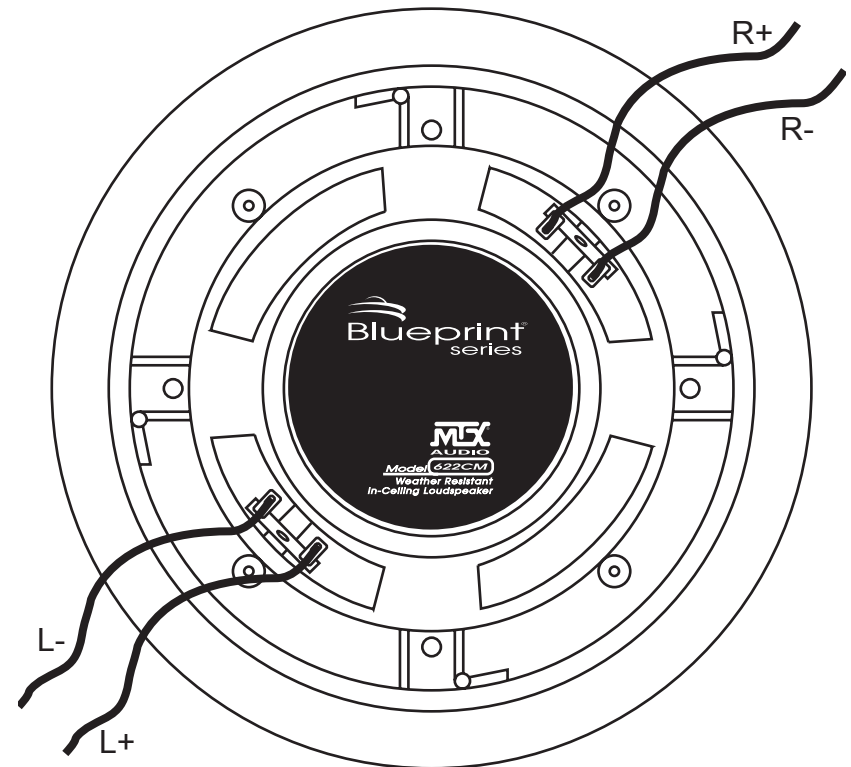

MODEL 625W

6-1/2" Two-Way In-Wall Speaker
25mm Soft Dome Tweeter
Impedance: 8 ohms nominal
Sensitivity: 85dB
55W RMS/110W Peak Music
Frequency Response: 55Hz-20kHz
12 1/16"H x 8 9/16"W x 2 7/8"D

MONITOR6C

6-1/2" Center Channel Loudspeaker
19mm Dome Tweeter
Impedance: 8 ohms nominal
Sensitivity: 92dB
100W RMS/150W Peak Music
Frequency Response: 60Hz-20kHz
7 1/2"H x 17 5/8"W x 8"D

MONITOR12

12" Three-Way Home Loudspeaker
19mm Dome Tweeter
Impedance: 8 ohms nominal
Sensitivity: 94dB
250W RMS/500W Peak Music
Frequency Response: 25Hz-20kHz
35"H x 13 1/8"W x 16 1/16"D

TECHNICAL ASSISTANCE

For additional technical assistance you can visit our website at www.mtx.com. Otherwise, our technical service representatives can be reached by phone: 1-800-CALL-MTX or by email: technical@mtx.com.

FEATURES

The MODEL 622CM and MODEL 822CM MTX In-Ceiling Speakers are designed for use in small rooms or anywhere that both channels of a stereo signal need to be reproduced while taking up a minimum amount of space.

Both models utilize a unique dual voice coil woofer design that allows both channels of a stereo system to drive one cone. This feature coupled with a dual tweeter system allow this unit to operate as two speakers in one.

This unit is of a water resistant design and therefore can be used in high humidity areas such as a bathroom or laundry room.