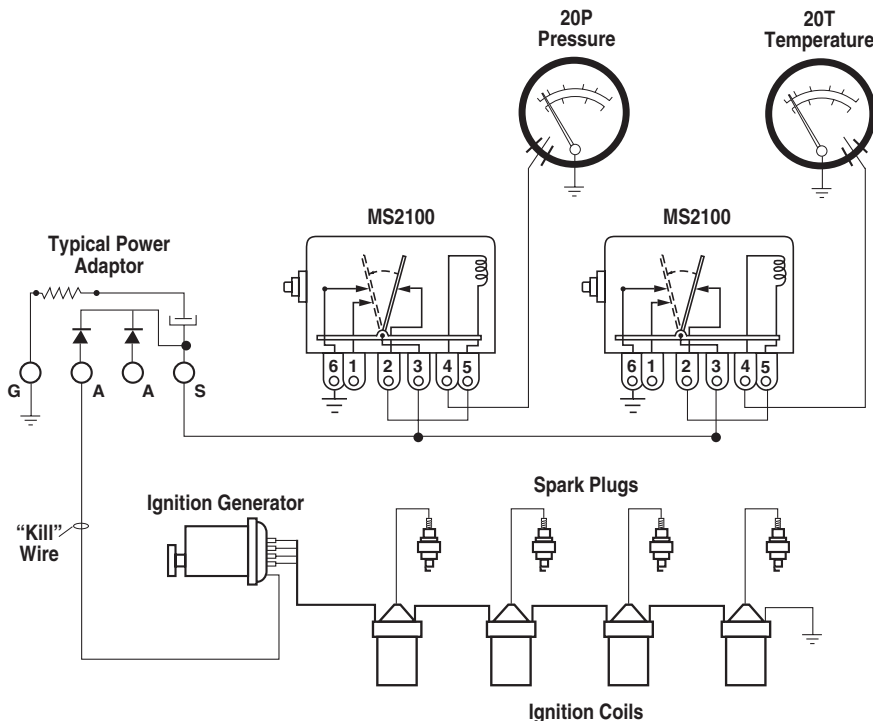

Typical Wiring Tech Sheet for Magnetic Switches and TATTLETALE® Annunciators

WIR-97020B
Revised 10-06
Section 25
(00-02-0257)

Typical Wiring Diagram with 117/117PH Magnetic Switch

Typical Wiring Diagram with MS2100 TATTLETALE®

Typical Wiring with 518PH TATTLETALE®

*Jumper is to be removed when connecting a CLOSEDLOOP™ circuit.
 **Normally Opened terminal is available on the 518APH & 518E models.

Typical Wiring Diagram with 760A and 761APH

NOTE 1: With terminal "G" grounded, the time delay operates only on start; after the initial □ time delay, the shut-down circuit is operated immediately when SWICHGAGE™ contact operates. □ With terminal "G" not grounded, the time delay operates both on start and stop.