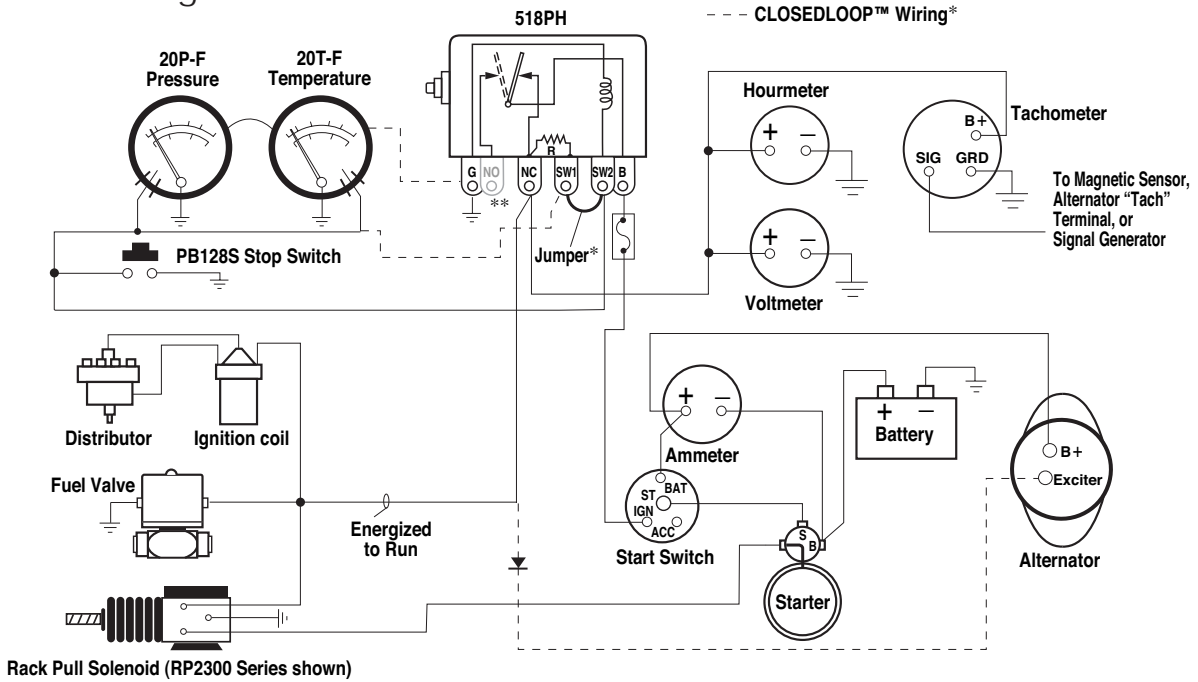

Typical Wiring Tech Sheet for Magnetic Switches and TATTLETALE® Annunciators

WIR-97020B
Revised 10-06
Section 25
(00-02-0257)

Typical Wiring Diagram with 117/117PH Magnetic Switch

Typical Wiring Diagram with MS2100 TATTLETALE®

Typical Wiring with 518PH TATTLETALE®

*Jumper is to be removed when connecting a CLOSEDLOOP™ circuit.
 **Normally Opened terminal is available on the 518APH & 518E models.

Typical Wiring Diagram with 760A and 761APH

NOTE 1: With terminal "G" grounded, the time delay operates only on start; after the initial □ time delay, the shut-down circuit is operated immediately when SWICHGAGE™ contact operates. □ With terminal "G" not grounded, the time delay operates both on start and stop.