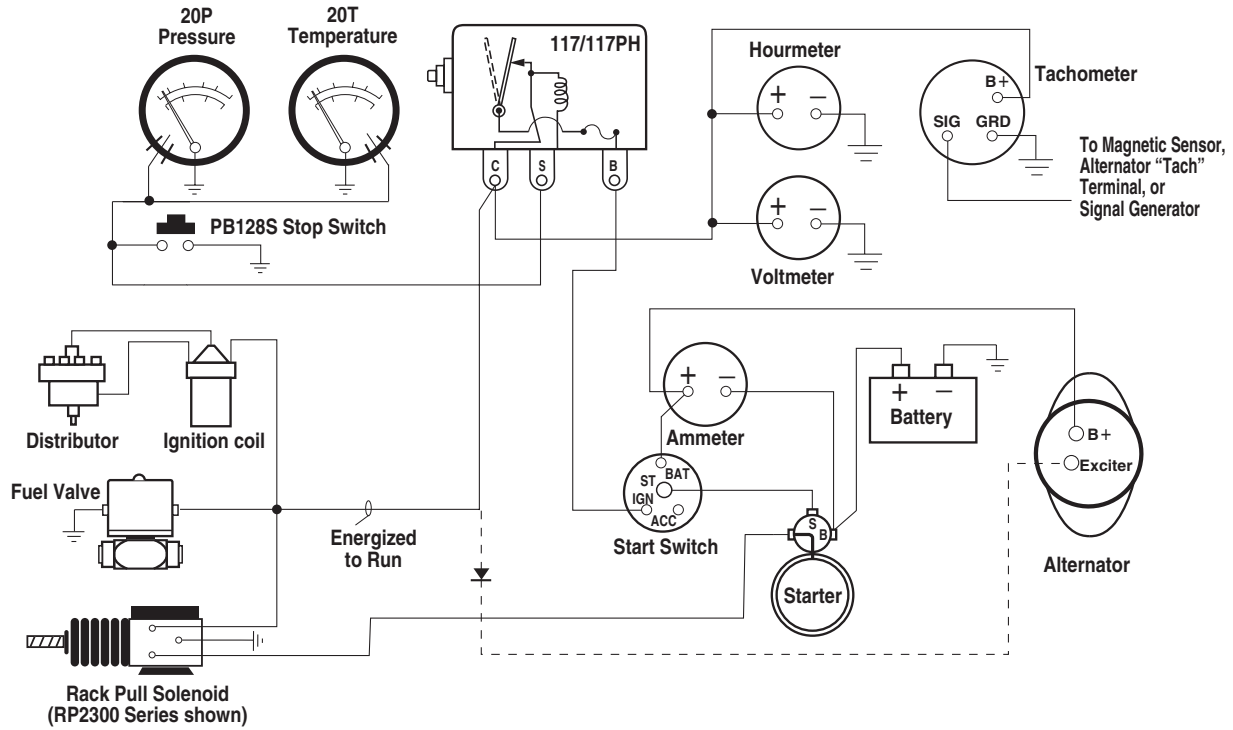

Typical Wiring Tech Sheet for Magnetic Switches and TATTLETALE® Annunciators

WIR-97020B
Revised 10-06
Section 25
(00-02-0257)

Typical Wiring Diagram with 117/117PH Magnetic Switch

Typical Wiring Diagram with MS2100 TATTLETALE®

Typical Wiring with 518PH TATTLETALE®

*Jumper is to be removed when connecting a CLOSEDLOOP™ circuit.
 **Normally Opened terminal is available on the 518APH & 518E models.

Typical Wiring Diagram with 760A and 761APH

NOTE 1: With terminal "G" grounded, the time delay operates only on start; after the initial □ time delay, the shut-down circuit is operated immediately when SWICHGAGE™ contact operates. □ With terminal "G" not grounded, the time delay operates both on start and stop.