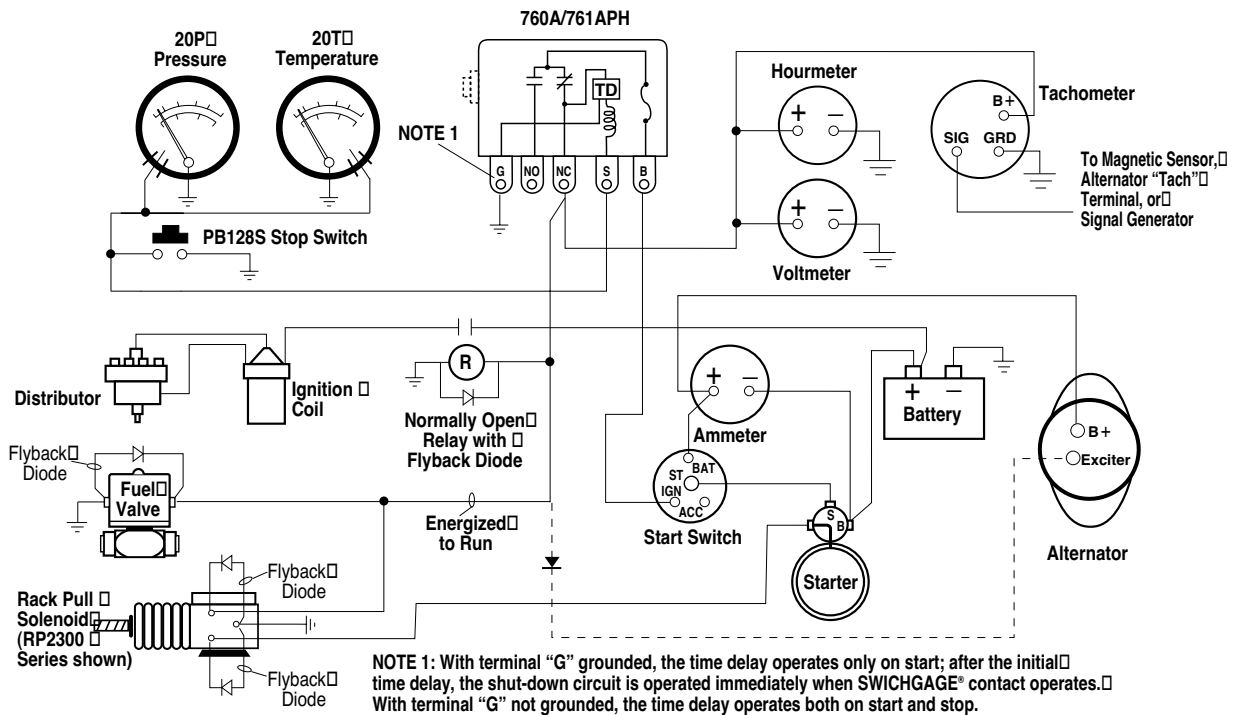

Typical Wiring Tech Sheet for Magnetic Switches and TATTLETALE® Annunciators

WIR-97020B
Revised 10-06
Section 25
(00-02-0257)

Typical Wiring Diagram with 117/117PH Magnetic Switch

Typical Wiring Diagram with MS2100 TATTLETALE®

Typical Wiring with 518PH TATTLETALE®

*Jumper is to be removed when connecting a CLOSEDLOOP™ circuit.
 **Normally Opened terminal is available on the 518APH & 518E models.

Typical Wiring Diagram with 760A and 761APH

NOTE 1: With terminal "G" grounded, the time delay operates only on start; after the initial □ time delay, the shut-down circuit is operated immediately when SWICHGAGE™ contact operates. □ With terminal "G" not grounded, the time delay operates both on start and stop.