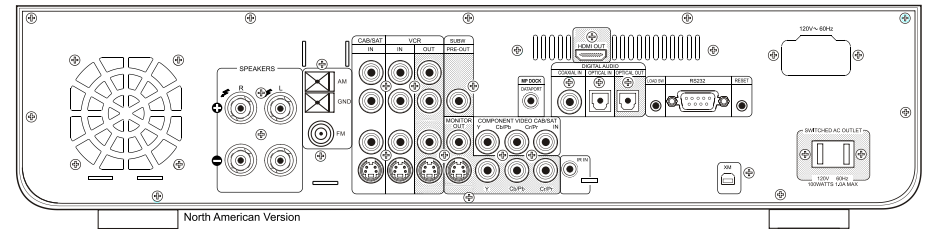

NAD VISO TWO DVD/CD Receiver

Specifications

Power Amplifiers

Minimum Continuous Power (FTC)	60W
Power output Stereo Mode (8 ohms within rated distortion)	2 x 50W (17dBW)
IHF dynamic power; 8 ohms	2 x 70W (18.5dBW)
IHF dynamic power; 4 ohms	2 x 100W (20dBW)
IHF dynamic power; 2 ohms	2 x 130W (21dBW)
Total harmonic distortion at rated power	0.08%
IM distortion at rated power	0.08%
Damping factor; 8 ohms	>60
Input Sensitivity and Impedance	300mV / 47kohms
Frequency response (20Hz-20kHz)	+/- 0.5dB
Signal/noise ratio; ref rated power / 8 ohms	>100dB
Signal/noise ratio; ref 1W / 8 ohms	>85dB
Remote Control	HTR-6

FM Tuner Section

50dB Quieting sensitivity; FM Mono:	1.8uV
50dB Quieting sensitivity; FM Stereo:	30uV
Capture Ratio (FM)	3.3uV
Image Rejection	28uV
Total harmonic distortion; FM Mono	0.3%
Total harmonic distortion; FM Stereo	0.3%
Signal / noise; Mono	70dB
Signal / noise; Stereo	65dB
Channel separation at 1kHz	50dB
Frequency Response (30Hz - 15 kHz)	± 1.5 dB

AM Tuner Section

Usable Sensitivity	38dB
Selectivity	20Hz - 15kHz
Image Rejection	50uV
IF Rejection	32uV
Signal / Noise Ratio	40dB
Total harmonic distortion	1.5%

DVD/CD Player

Frequency Response DVD-Audio (96kHz to 192kHz)	10Hz to 44kHz
Frequency Response Audio CD	10Hz to 20kHz
Output level	2Vrms
Signal to noise	100dB
THD (CD)	0.008%
Channel separation CD	peak
Dynamic range	95dB (A-WTD)
Signal system	PAL/NTSC/Auto

DVD OUTPUT

Composite Video	1Vp-p/75 ohms
S-Video (Y signal)	1Vp-p/75 ohms
S-Video (C signal)	0.286Vp-p/75 ohms
Component (Y signal)	1Vp-p/75 ohms
Component (Cb/Cr signal)	0.7Vp-p/75 ohms
SCART (RGB signal) (230V version)	0.7Vp-p/75 ohms
HDMI Audio/Video Out	Yes
Digital out (coaxial)	0.5Vp-p/75 ohms
Digital out (optical)	-15dBm ~ 21dBm

PHYSICAL SPECIFICATIONS

Gross Dimensions (W x H x D)	17 1/8 x 4 5/8 x 14 9/16" (435 x 115 x 370mm)
Net Weight	21.5 lbs (9.8kg)
Shipping Weight	25.3 lbs (11.5kg)

red dot design award
winner 2008

NAD Electronics International reserves the right to change specifications or features without notice. NAD is a registered trademark of NAD Electronics International. All rights reserved. No part of this publication may be reproduced, stored or transmitted in any form whatsoever without the written permission of NAD Electronics International.

© 04/08 NAD Electronics International.

www.NADelectronics.com