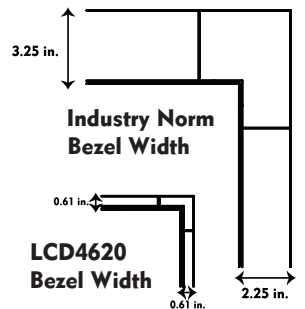

NEC 2x2 LCD TileMatrix Video Wall Solutions

NEC MultiSync 20 Series

Your digital signage applications will never look the same. The 40" NEC MultiSync LCD4020, 46" LCD4620 and 52" LCD5220 give your messages and images the "wow factor" they need to reach audiences with maximum impact. In addition to the exclusive Digital Signage Technology Suite, which boasts nearly 30 advanced features, these displays tout an ultra-thin bezel for tiled-wall configurations, a built-in expansion slot that future-proofs them for emerging technologies and HD resolution that turns heads and draws crowds. In addition, Onsite Overnight Service ensures that a comparable new or refurbished LCD unit will be replaced by a technician within one business day of a customer's call.

Model	LCD4020-2-AV	LCD4620-2-AV	LCD5220-AV
Display			
Viewable Image Size (Diagonal)	40"	46"	52"
Native Resolution	1366 x 768		
Brightness (Typical)	500 cd/m²		
Contrast Ratio (Typical)	2000:1		
Input Terminals			
RGB1 (Digital)	DVI-D		
RGB2 (Analog)	Analog D-sub		
RGB3 (Analog)	5 BNC (RGBHV)		
Video 1	Composite (Shared RCA and BNC)		
Video 2	S-Video		
Video 3	HDMI		
Component Video (DVD/HD)	Component BNC		
Audio	Audio 1 (MiniJack), Audio 2 and 3 Stereo (RCA), HDMI / Internal Speaker: None		
Output Terminals			
RGB	Yes		
Video	Yes		
Audio	Yes		
External Control	RS-232 for multiple monitor control, IR, DDC/CI		
Audio Amplifier	15W Stereo		
Net Weight (without stand)	64.8 lbs. / 29.4 kg	79.6 lbs. / 36.1 kg	97.7 lbs. / 44.3 kg

Compared to NEC's previous generation of large-screen displays (left), the ultra-thin bezel of the MultiSync 20 Series (right) provides for undistorted image viewing for your tiled video walls.

TILE MATRIX

to build video walls up to 5x5

TILE COMP

for window pane effect

XTRAVIEW

for 180° wide-angle viewing

RAPID RESPONSE