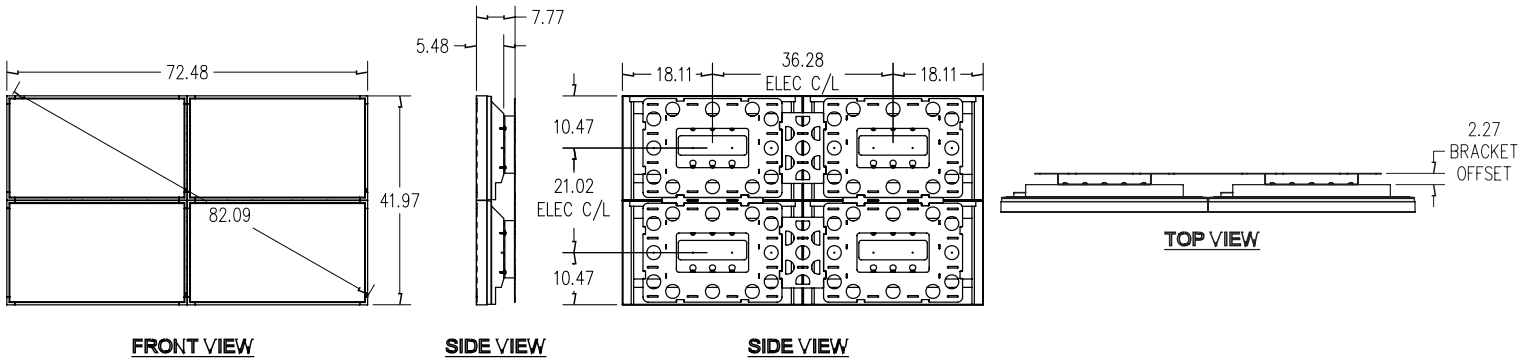

LCD4020

LCD4620

LCD5220

Build the digital signage solution you've always imagined

The possibilities are virtually endless when it comes to your digital signage solution. NEC's large-screen displays, which are available in sizes up to 82", can be tiled in a variety of configurations (up to 5 x 5 for select models; see below for examples).