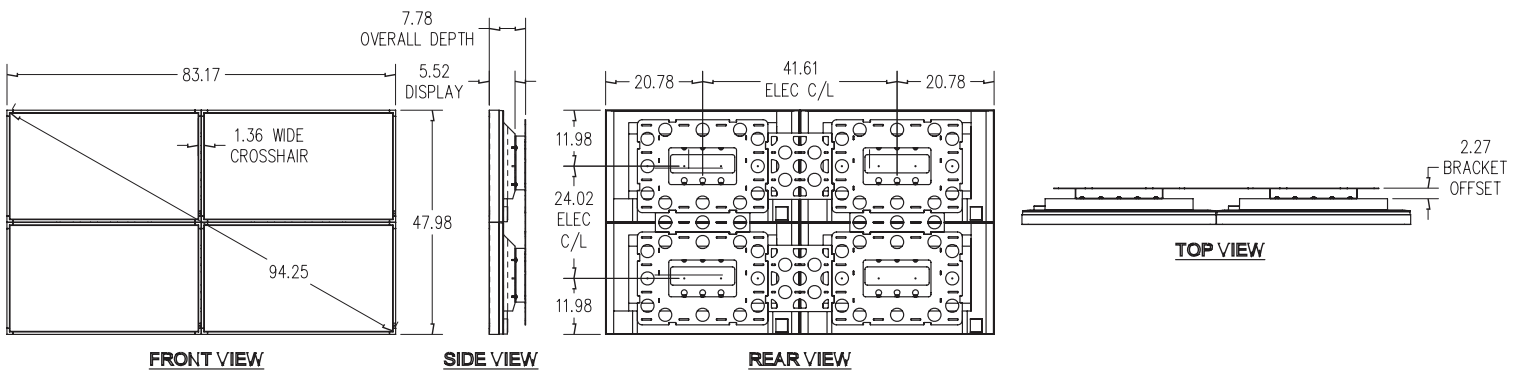

LCD4020

LCD4620

LCD5220

Build the digital signage solution you've always imagined

The possibilities are virtually endless when it comes to your digital signage solution. NEC's large-screen displays, which are available in sizes up to 82", can be tiled in a variety of configurations (up to 5 x 5 for select models; see below for examples).