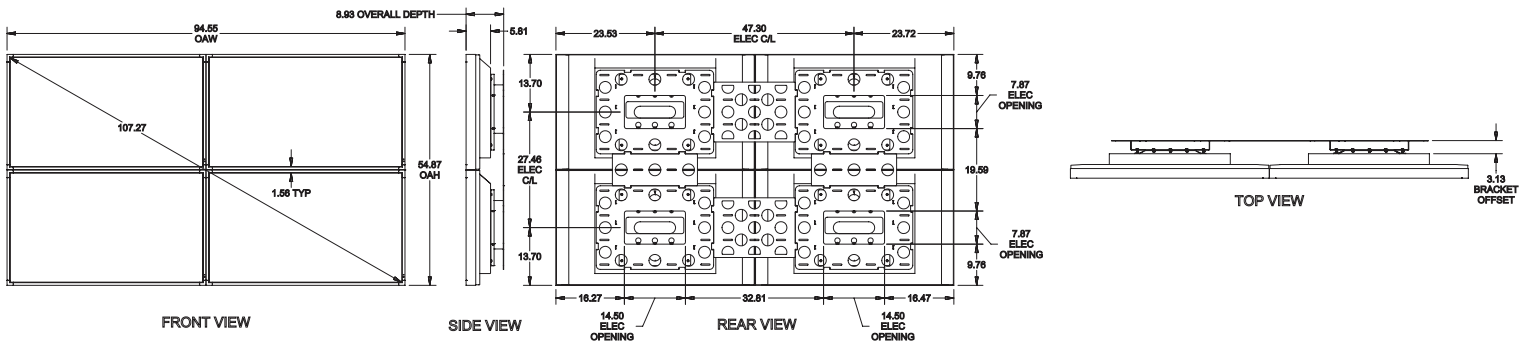

Digital Factory PerfectAlign 2x2 Video Wall System

Designed to support NEC's ultra-thin-bezel large-screen LCD displays, this mounting system allows installers to quickly assemble any video wall configuration imaginable. Easy to install and very simple to maintain, this mounting system ensures that every display is "perfectly aligned" the first time.

LCD4020

LCD4620

LCD5220