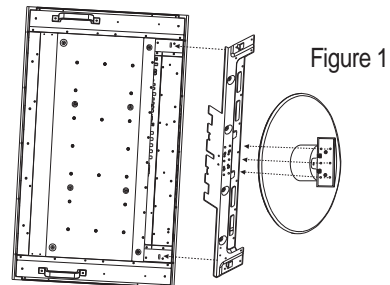

Installing stand:

**CAUTION:** Installing the stand must be done by two or more people.

**How to install stand:**

1. Please turn monitor off.
2. Spread the protective sheet on a flat surface, such as a desk.
3. Place monitor on the protective sheet.
4. Attach bracket to stand.
5. Slide the stand assembly into place, making sure that the inside tabs located on the left and right of the stand are placed into the corresponding slots on the display (Figure 1).
6. Tighten the screws as indicated in Figure 2.
7. Tighten the 2 additional screws located at the bottom of the stand (Figure 3).

Figure 1

Figure 2

Figure 3

2 screws (M4X16mm) under stand

### CAUTION

Handle with care when mounting M Series monitor stand and avoid pinching your fingers.

Specifications:

**Dimensions:**(W)800 x (H)157.2 x (D)400mm

**Weight:**4.1kg

\*This specifications and/ or design of this product may be subject to change at any time without prior notice.