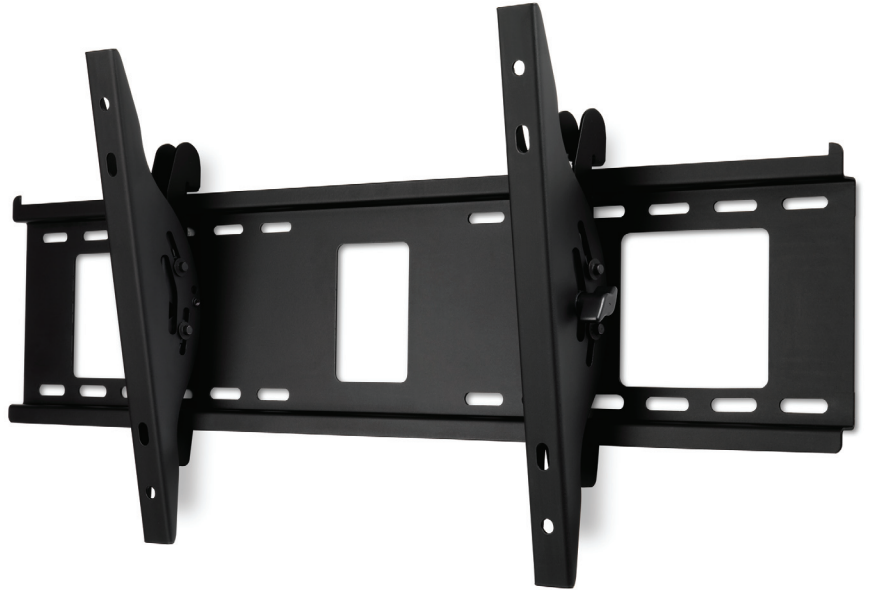

NEC WMK3260-L

Tilt wall mount kit for 32" - 57" NEC displays

Turn your NEC large-screen display into a work of visual art. NEC Display Solutions' WMK3260-L wall mount kit, an exclusive accessory that supports its 32" - 57" large-screen LCD displays, provides an ideal solution for users looking to put their display on center stage and, in turn, create more walking/working space.

NEC Displays Supported*

NEC MultiSync® 20 Series

40" LCD4020
46" LCD4620
52" LCD5220
57" LCD5710

NEC MultiSync 15 Series

32" LCD3215
42" LCD4215
46" LCD4615

NEC MultiSync X Series

46" X461UN
46" X461HB

NEC M Series

40" M40B
46" M46B

* in landscape orientation only

Model	WMK3260-L
Dimensions	
Net	30.5 x 15 x 3 in.
Gross	31.75 x 8.5 x 3.75 in.
Weight	
Net	9.2 lbs.
Gross	9.7 lbs.
Warranty	90 days

Free Manuals Download Website