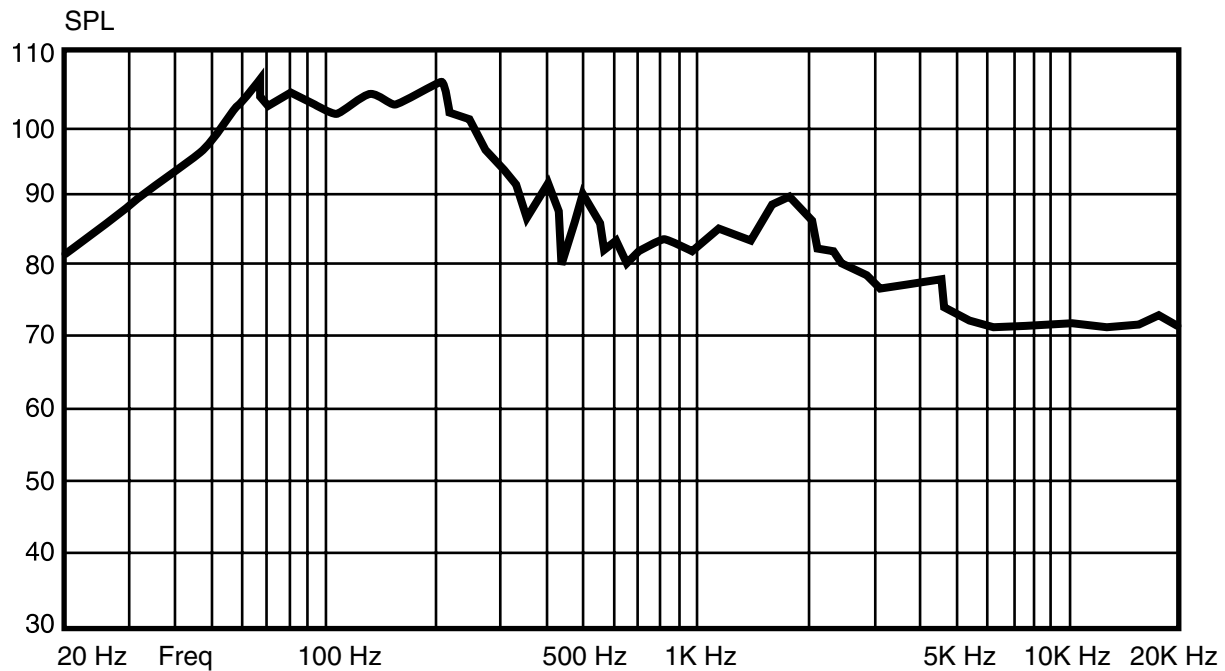

FREQUENCY RESPONSE

SERVICE FOR YOUR NADY AUDIO PRODUCT

(U.S.) Should your NADY AUDIO product require service, please contact the Nady Service Department via telephone at (510) 652-2411 or e-mail at service@nady.com.

(International) For service, please contact the NADY AUDIO distributor in your country through the dealer from whom you purchased this product.

NADY SYSTEMS, INC. • 6701 SHELLMOUND STREET, EMERYVILLE, CA 94608
Tel: 510.652.2411 • Fax: 510.652.5075 • www.nady.com