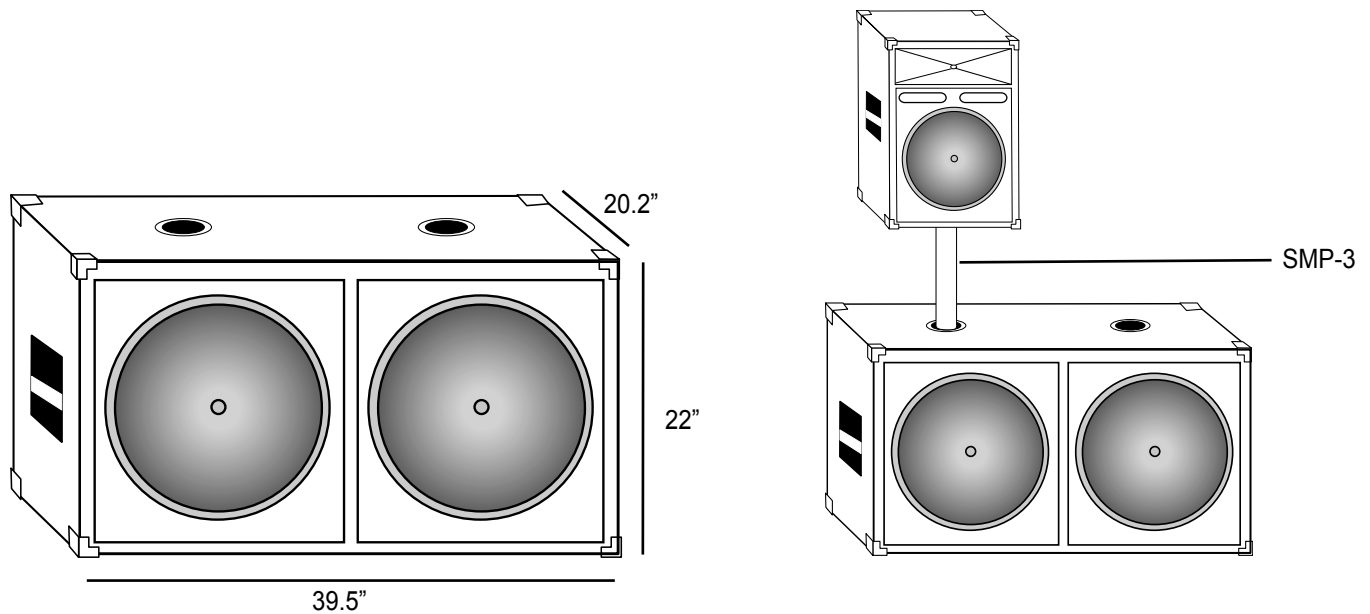

FREQUENCY RESPONSE

SERVICE FOR YOUR NADY AUDIO PRODUCT

(U.S.) Should your NADY AUDIO product require service, please contact the Nady Service Department via telephone at (510) 652-2411 or e-mail at service@nady.com.

(International) For service, please contact the NADY AUDIO distributor in your country through the dealer from whom you purchased this product.

NADY SYSTEMS, INC. • 6701 SHELLMOUND STREET, EMERYVILLE, CA 94608
Tel: 510.652.2411 • Fax: 510.652.5075 • www.nady.com