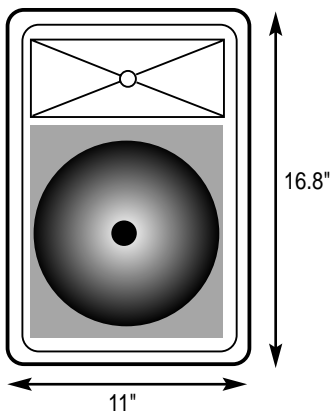

Bottom View