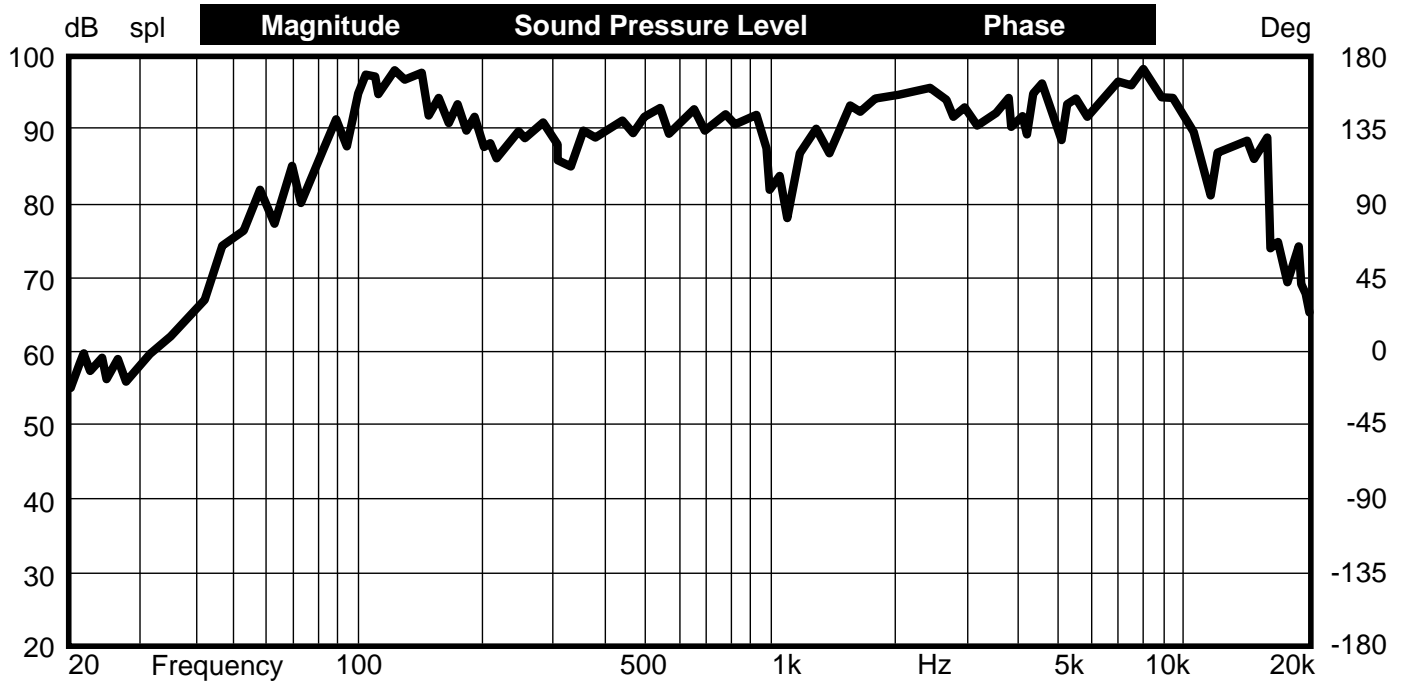

IMPEDANCE RESPONSE

Front View

Back View

Wall mounting