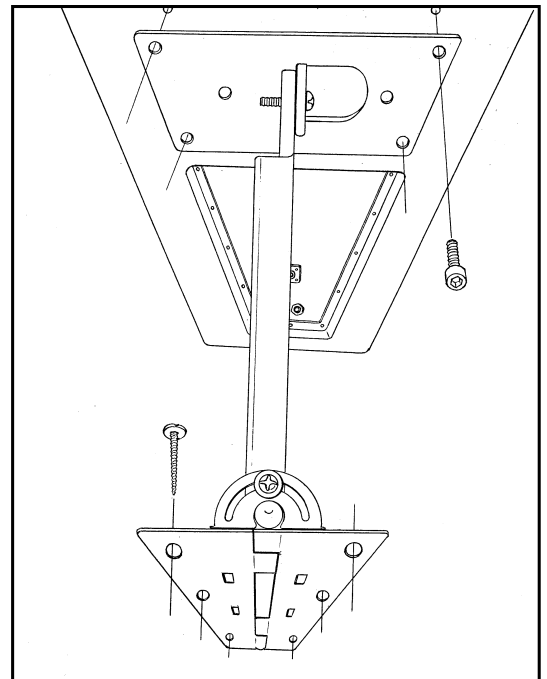

SERVICE FOR YOUR NADY AUDIO PRODUCT

(U.S.) Should your NADY AUDIO product require service, please contact the Nady Service Department via telephone at (510) 652-2411 or e-mail at service@nady.com.

(International) For service, please contact the NADY AUDIO distributor in your country through the dealer from whom you purchased this product.

NADY SYSTEMS, INC. • 6701 SHELLMOUND STREET, EMERYVILLE, CA 94608
Tel: 510.652.2411 • Fax: 510.652.5075 • www.nady.com