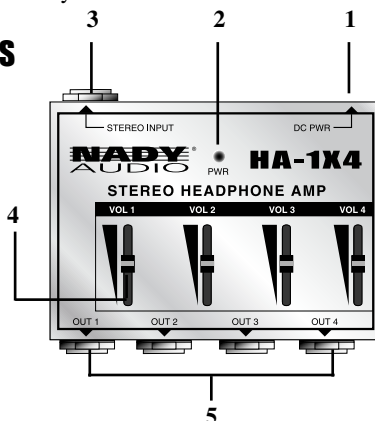

USER GUIDE

HA-1X4

4-Channel Stereo Headphone Amp

Thank you for purchasing a Nady HA-1X4 Stereo Headphone Amp. This unit is versatile — perfect for most studio recording, live rehearsals, and field recording applications.

- Allows 4 channels of stereo headphone monitoring with individual level controls
- Advanced design for widest dynamic range, with lowest noise and distortion
- 1/4" Stereo jack input can be driven by any line level or headphone amp output
- Rugged metal chassis for long-life reliability

CONTROLS & CONNECTIONS

- 1) 12VDC Power
- 2) Power LED
- 3) 1/4" stereo input jack
- 4) 4 x Individual volume controls
- 5) 4 x 1/4" TRS stereo output jacks

SPECIFICATIONS

Input Connections	1 x 1/4" TRS stereo phone
Output Connectors	4 x 1/4" TRS stereo phone
Power Indicator	Red
Output Level	4 audio stereo, 133.7 mVrms @ 8Ω, 2.2mW / output x 4
Frequency Response	20Hz to 25kHz, +/- 3dB
Maximum Input Level	+ 14dBV
Maximum Output Level.....	20dB per channel
S/N Ratio.....	>90 dB
Power	12 VDC / 350 mA adapter
Dimensions (W x D x H)	4 " x 3" x 1.25" (102 x 76 x 32 mm)
Weight.....	9 oz (255g)