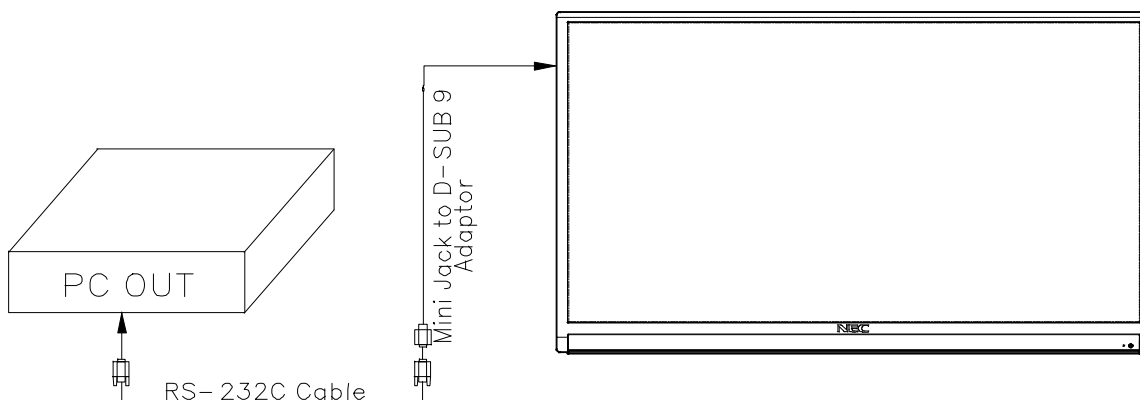

### Notes

- This document defines the communications method for control of the NEC LCD monitor, E323/E423/E463/E553

### Connection Information

- Monitor Connector: Supplied 2.5mm mini-jack to D-Sub 9-pin adaptor (image below)

- Cable: RS-232C cables should be cross (reversed) cable or null modem cable
- PC Connection:

- Connection to Monitor—2.5mm mini-jack connection located on the left side of the display