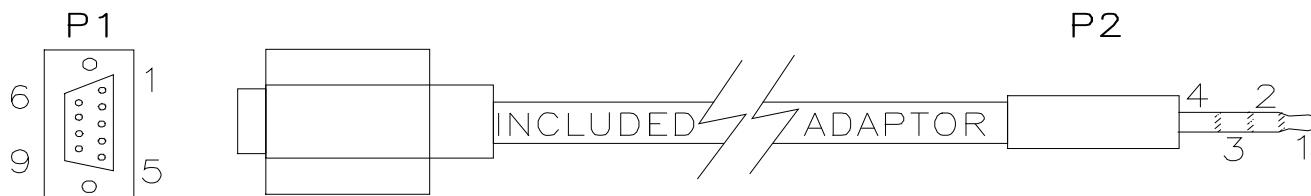

Adaptor Pin-out

P1	Wire Color	P2
3	Red	1
2	Blue	2
9	Black	3
5	Drain	4