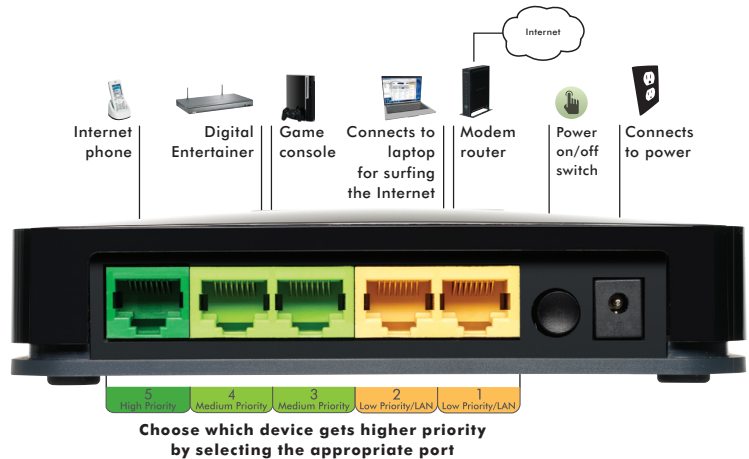

Home Theater and Gaming Network Switch

- Connect your networked TV, TiVO,™ DVR, blu-ray player, game console and cable/satellite STB to your home network and the Internet
- Capable of streaming full HD 1080p video, digital music and latency-free online gaming
- Prioritize and optimize performance of your internet and networked video, digital music and online gaming such as YouTube,™ Hulu,™ iTunes and XBOX
- Auto power-down mode save energy when port is unused
- Auto Green mode detects cable length and adjusts power usage to save energy
- Packaging with at least 80% recycled materials

The NETGEAR Difference

- GS605AV**
- ✓ Streaming engine to optimize and enhance AV quality
  - ✓ Energy saving features
  - ✓ Color coding on connectors for the AV application

Products not to scale

NETGEAR AV Series networking products are engineered to meet the performance needs for high-definition (HD) video, gaming, streaming music and high-speed Internet connectivity.

1-888-NETGEAR (638-4327)  
Email: info@NETGEAR.com

Which is the Best Product for You?	200 Mbps Powerline AV Ethernet Adapter	5-port Home Theater and Gaming Network Switch
Speed <sup>1</sup>	85 Mbps	1 Gbps
Internet connection to any Mac or PC	✓	✓
Listen to Internet radio or MP3s	✓	✓
Make voice calls over the Internet	✓	✓
Play online games	✓	✓
Transfer large files		✓
Stream HD video		✓
Enhance AV streaming quality		✓
Colored connector		✓