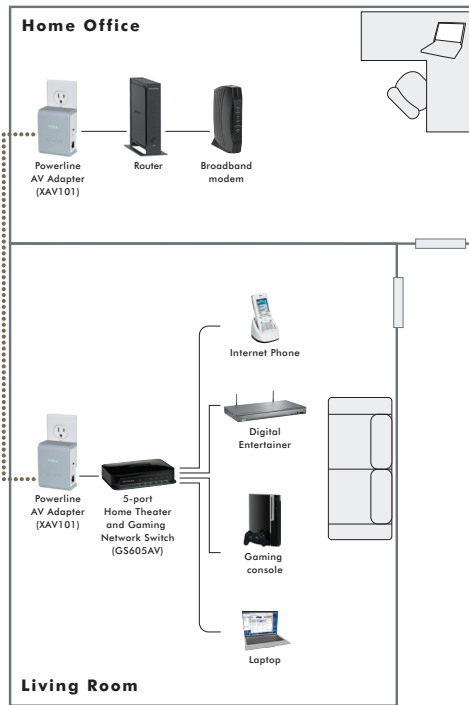

The NETGEAR Difference

1. **GS605AV**
2. ✓ Streaming engine to optimize and enhance AV quality
   - ✓ Energy saving features
   - ✓ Color coding on connectors for the AV application

Products not to scale