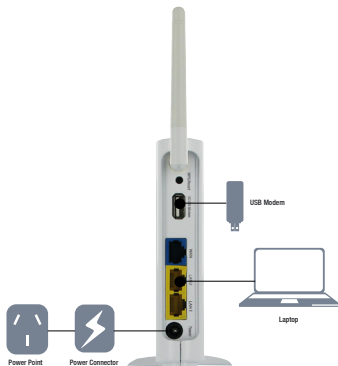

NetComm® NETCOMM LIBERTY™ SERIES 3G Wireless N150 Router

1

Connecting your device

1. With the supplied **Ethernet cable**, connect your computer to one of the **yellow LAN** ports on the back of the 3G17Wn.
2. Connect a compatible **3G USB modem** to the 3G USB Modem socket on the 3G17Wn.
3. **Connect** the supplied Power Adapter to the wall power outlet and to the Power socket on the back of the 3G17Wn.
4. Wait **2 minutes** to allow the 3G17Wn to power up.

3G Connections

1. The 3G17Wn will attempt to automatically detect the connection details from your 3G USB modem. This will take up to **2 minutes**.
2. If the 3G APN connection details are successfully detected you will be able to instantly access the Internet