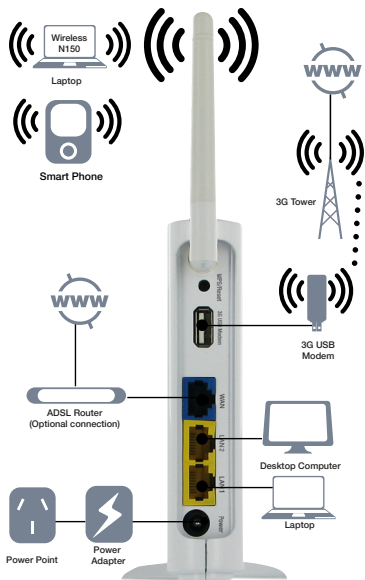

NetComm® NETCOMM LIBERTY™ SERIES 3G Wireless N150 Router

1

Connecting your device

1. With the supplied **Ethernet cable**, connect your computer to one of the **yellow LAN** ports on the back of the 3G17Wn.
2. Connect a compatible **3G USB modem** to the 3G USB Modem socket on the 3G17Wn.
3. **Connect** the supplied Power Adapter to the wall power outlet and to the Power socket on the back of the 3G17Wn.
4. Wait **2 minutes** to allow the 3G17Wn to power up.

3G Connections

1. The 3G17Wn will attempt to automatically detect the connection details from your 3G USB modem. This will take up to **2 minutes**.
2. If the 3G APN connection details are successfully detected you will be able to instantly access the Internet

Note: Please refer to the **Setting up your 3G router** section in the user guide (on CD) if you have any problems connecting to the Internet, or if:

- Your SIM card requires a PIN code
- Your 3G broadband service provider requires you to input the username/password for your 3G connection
- You wish to use alternate 3G connection details (such as a special APN)

2 Establishing Wireless Connection

You can connect multiple wireless devices, including laptops, desktops and PDA's to your 3G17Wn by following these two basic steps.

1. Using your wireless device, scan the wireless networks in your area and select the network called **NetComm Wireless**, then click **connect**.
2. Enter the following default security key: **a1b2c3d4e5**