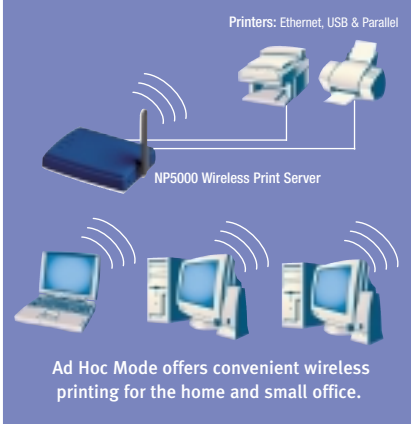

Wireless Print Server

11 Mbps WIRELESS MULTI-PORT PRINT SERVER

Infrastructure Mode

Technical Specifications

Frequency	2.4 to 2.4835 GHz (ISM Band)
Security	40 bits & 128 bits WEP, ESSID
Channel	• 11 Channels (US & Canada), Channel 1-11 • 13 Channels for Pan-Europe & Australia, Channel 1-13 • 4 Channels for French, Channel 10-13 • 2 Channels for Spain, Channel 10-11
Data Rate	11Mbps, 5.5Mbps, 2Mbps, 1Mbps
Network Interface	wireless: IEEE 802.11b compatible; ethernet: 10BaseT/100BaseTx
Antenna	2dBi Antenna
Indoor Coverage	50m (165 ft) @ 11Mbps 100m (265 ft) @ 5.5Mbps
Outdoor Coverage	150m (500 ft) @ 11Mbps 300m (1000 ft) @ 5.5Mbps
Printer Connection	USB 1.1 Compliant and Parallel Port (IEEE 1284 compliant, support Nibble mode)
Protocol Support	TCP/IP, NetBEUI, AppleTalk
NOS Support	Windows® 98, Me, NT, 2000, XP as well as Macintosh OS9.x and higher
Printing methods	PTP (Peer-to-Peer) over TCP/IP or NetBEUI protocol, Windows LPD printing, SMB printing (via NetBEUI or TCP/IP protocol), IPP (Internet Printing Protocol), LaserWriter Chooser (EtherTalk)

Technical Specifications

Management Tools	BiAdmin (Windows Application), Web-based management (http)
LED	LAN, WLAN, ACT, Error
Reset button	Diagnostic Printing & Reset to Factory Default
Dimension	120(L) x 95(W) x 25(H) mm
Power Supply	12VDC, 1.0A
Emission	FCC / CE / VCCI, C-Tick (N367)

System Requirements

A Pentium processor
Windows® 98, Me, NT, 2000, XP or Macintosh OS9.x and higher
64Mb RAM
Hard disk with 200Mb free space
CD-ROM drive for software installation

Package Contents

NP5000 Wireless Multi-Port Print Server	
Plug Pack 12VDC, 1.0A	
Driver & utility CD	
Quick Installation Guide	

Your Netcomm dealer:

NetComm is Australia's dynamic data communications and networking solutions provider. For more information on this and other NetComm products, please visit www.netcomm.com.au

NetComm Limited ABN 85 002 490 486

PO Box 1200, Lane Cove NSW 2066 Australia.

PHONE (02) 9424 2070 • FAX (02) 9424 2010

www.netcomm.com.au • EMAIL sales@netcomm.com.au

Trademarks and registered trademarks are the property of NetComm Limited or their respective owners. Specifications are subject to change