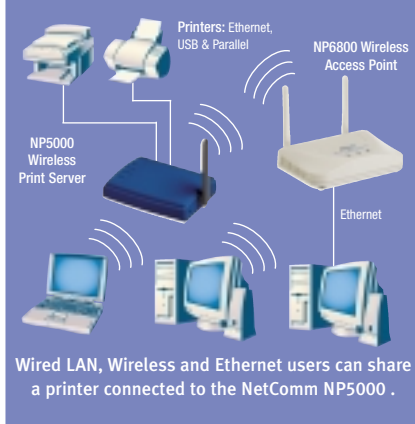

Wireless Print Server

11 Mbps WIRELESS MULTI-PORT PRINT SERVER

Infrastructure Mode

Technical Specifications

Frequency	2.4 to 2.4835 GHz (ISM Band)
Security	40 bits & 128 bits WEP, ESSID
Channel	• 11 Channels (US & Canada), Channel 1-11 • 13 Channels for Pan-Europe & Australia, Channel 1-13 • 4 Channels for French, Channel 10-13 • 2 Channels for Spain, Channel 10-11
Data Rate	11Mbps, 5.5Mbps, 2Mbps, 1Mbps
Network Interface	wireless: IEEE 802.11b compatible; ethernet: 10BaseT/100BaseTx
Antenna	2dBi Antenna
Indoor Coverage	50m (165 ft) @ 11Mbps 100m (265 ft) @ 5.5Mbps
Outdoor Coverage	150m (500 ft) @ 11Mbps 300m (1000 ft) @ 5.5Mbps
Printer Connection	USB 1.1 Compliant and Parallel Port (IEEE 1284 compliant, support Nibble mode)
Protocol Support	TCP/IP, NetBEUI, AppleTalk
NOS Support	Windows® 98, Me, NT, 2000, XP as well as Macintosh OS9.x and higher
Printing methods	PTP (Peer-to-Peer) over TCP/IP or NetBEUI protocol, Windows LPD printing, SMB printing (via NetBEUI or TCP/IP protocol), IPP (Internet Printing Protocol), LaserWriter Chooser (EtherTalk)

Technical Specifications

Management Tools	BiAdmin (Windows Application), Web-based management (http)
LED	LAN, WLAN, ACT, Error
Reset button	Diagnostic Printing & Reset to Factory Default
Dimension	120(L) x 95(W) x 25(H) mm
Power Supply	12VDC, 1.0A
Emission	FCC / CE / VCCI, C-Tick (N367)

System Requirements

A Pentium processor
Windows® 98, Me, NT, 2000, XP or Macintosh OS9.x and higher
64Mb RAM
Hard disk with 200Mb free space
CD-ROM drive for software installation

Package Contents

NP5000 Wireless Multi-Port Print Server	
Plug Pack 12VDC, 1.0A	
Driver & utility CD	
Quick Installation Guide	

Your Netcomm dealer:

NetComm is Australia's dynamic data communications and networking solutions provider. For more information on this and other NetComm products, please visit www.netcomm.com.au

NetComm Limited ABN 85 002 490 486

PO Box 1200, Lane Cove NSW 2066 Australia.

PHONE (02) 9424 2070 • FAX (02) 9424 2010

www.netcomm.com.au • EMAIL sales@netcomm.com.au

Trademarks and registered trademarks are the property of NetComm Limited or their respective owners. Specifications are subject to change