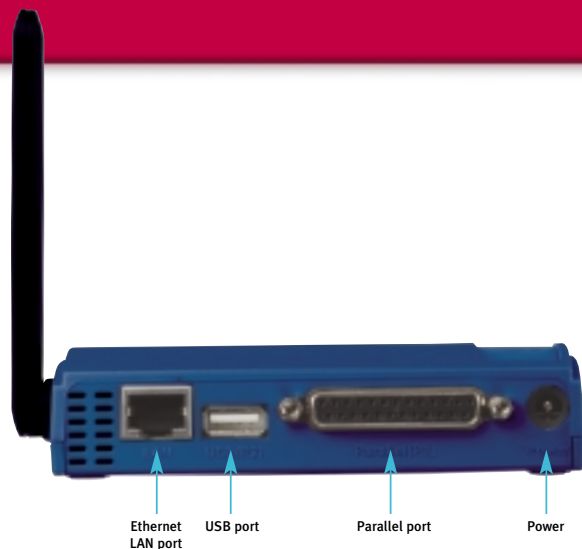

Wireless Print Server

11 Mbps WIRELESS MULTI-PORT PRINT SERVER

Infrastructure Mode

Technical Specifications

Frequency	2.4 to 2.4835 GHz (ISM Band)
Security	40 bits & 128 bits WEP, ESSID
Channel	• 11 Channels (US & Canada), Channel 1-11 • 13 Channels for Pan-Europe & Australia, Channel 1-13 • 4 Channels for French, Channel 10-13 • 2 Channels for Spain, Channel 10-11
Data Rate	11Mbps, 5.5Mbps, 2Mbps, 1Mbps
Network Interface	wireless: IEEE 802.11b compatible; ethernet: 10BaseT/100BaseTx
Antenna	2dBi Antenna
Indoor Coverage	50m (165 ft) @ 11Mbps 100m (265 ft) @ 5.5Mbps
Outdoor Coverage	150m (500 ft) @ 11Mbps 300m (1000 ft) @ 5.5Mbps
Printer Connection	USB 1.1 Compliant and Parallel Port (IEEE 1284 compliant, support Nibble mode)
Protocol Support	TCP/IP, NetBEUI, AppleTalk
NOS Support	Windows® 98, Me, NT, 2000, XP as well as Macintosh OS9.x and higher
Printing methods	PTP (Peer-to-Peer) over TCP/IP or NetBEUI protocol, Windows LPD printing, SMB printing (via NetBEUI or TCP/IP protocol), IPP (Internet Printing Protocol), LaserWriter Chooser (EtherTalk)

Technical Specifications

Management Tools	BiAdmin (Windows Application), Web-based management (http)
LED	LAN, WLAN, ACT, Error
Reset button	Diagnostic Printing & Reset to Factory Default
Dimension	120(L) x 95(W) x 25(H) mm
Power Supply	12VDC, 1.0A
Emission	FCC / CE / VCCI, C-Tick (N367)

System Requirements

A Pentium processor
Windows® 98, Me, NT, 2000, XP or Macintosh OS9.x and higher
64Mb RAM
Hard disk with 200Mb free space
CD-ROM drive for software installation

Package Contents

NP5000 Wireless Multi-Port Print Server	
Plug Pack 12VDC, 1.0A	
Driver & utility CD	
Quick Installation Guide	

Your Netcomm dealer:

NetComm is Australia's dynamic data communications and networking solutions provider. For more information on this and other NetComm products, please visit www.netcomm.com.au

NetComm Limited ABN 85 002 490 486

PO Box 1200, Lane Cove NSW 2066 Australia.

PHONE (02) 9424 2070 • FAX (02) 9424 2010

www.netcomm.com.au • EMAIL sales@netcomm.com.au

Trademarks and registered trademarks are the property of NetComm Limited or their respective owners. Specifications are subject to change