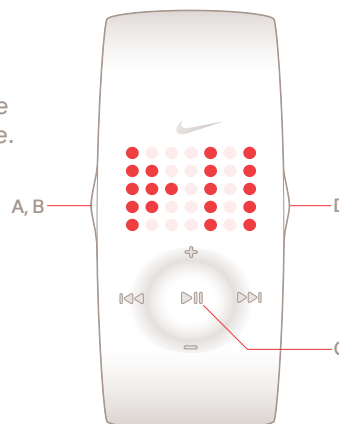

WORKOUT FUNCTIONS

A Start Workout

A Voice Feedback

Once the run is started, press to hear instant voice feedback of your time, distance, calories and pace.

B Play PowerSong
HOLD FOR 3 SECONDS

PowerSong plays your favorite song when you need a boost.

C Pause / Resume Workout

C End Workout

HOLD FOR 3 SECONDS AFTER WORKOUT PAUSED

D Display Time

Nike + iPod WatchRemote

ONLINE MANUAL | English

SET THE TIME

- A Display Time
- A Enter Adjust Mode (*HOLD FOR 3 SECONDS*)
- B Increase Number*/ Adjust Up*
- C Decrease Number*/ Adjust Down*
- D Continue to Next Setting
- E Exit Adjust mode

*Hold down to scroll quickly

IPOD NANO REMOTE CONTROL FUNCTIONS

- A Play/Pause
- B Next Track
- C Fast Forward
HOLD FOR 3 SECONDS
- D Previous Track
- E Rewind
HOLD FOR 3 SECONDS
- F Volume Up*
- G Volume Down*
- H Put iPod nano to Sleep
HOLD FOR 3 SECONDS