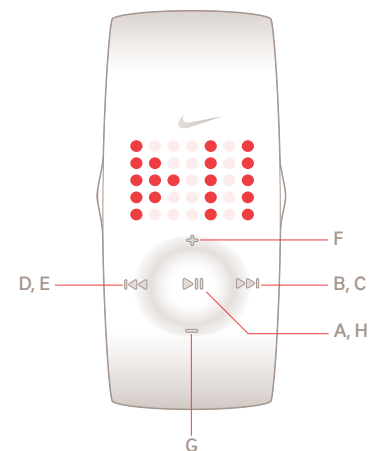

IPOD NANO REMOTE CONTROL FUNCTIONS

- A Play/Pause
- B Next Track
- C Fast Forward
  HOLD FOR 3 SECONDS
- D Previous Track
- E Rewind
  HOLD FOR 3 SECONDS
- F Volume Up*
- G Volume Down*
- H Put iPod nano to Sleep
  HOLD FOR 3 SECONDS

*Hold down to change volume quickly