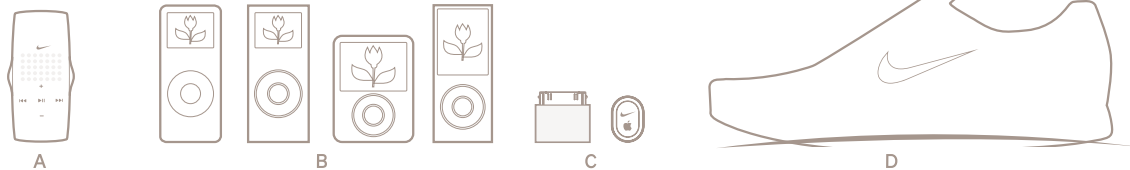

A Nike + iPod WatchRemote (Included)

B iPod nano

C Nike + iPod Sport Kit

Nike + iPod receiver

Nike + iPod sensor

D Nike+ ready shoes

LINKING

Linking the Nike + iPod WatchRemote to your iPod nano.