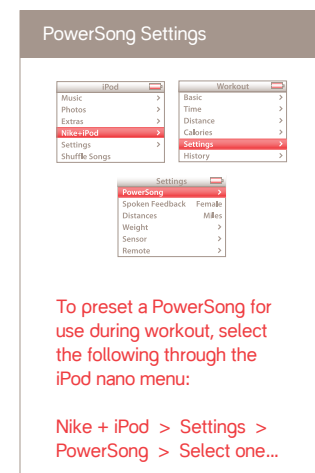

Nike + iPod WatchRemote

ONLINE MANUAL | English

Nike + iPod WatchRemote is a watch and a remote for the Nike + iPod experience. Hear instant voice feedback of your time, distance, calories and pace when you add the Nike + iPod Sport Kit and Nike+ ready shoes. At any time during a workout, press a button for your PowerSong – the song you love to hear when you need a boost.

A Nike + iPod WatchRemote (Included)

B iPod nano

C Nike + iPod Sport Kit

Nike + iPod receiver

Nike + iPod sensor

D Nike+ ready shoes

LINKING

Linking the Nike + iPod WatchRemote to your iPod nano.

1. Connect the Nike + iPod receiver to the iPod nano.
2. Select the following through the iPod menu Nike + iPod > Settings
3. Push the play/pause button on WatchRemote.
4. Select Remote > Link on the iPod Menu and follow the on-screen instructions.

WORKOUT FUNCTIONS

A Start Workout

A Voice Feedback

Once the run is started, press to hear instant voice feedback of your time, distance, calories and pace.

B Play PowerSong
HOLD FOR 3 SECONDS

PowerSong plays your favorite song when you need a boost.

C Pause / Resume Workout

C End Workout

HOLD FOR 3 SECONDS AFTER WORKOUT PAUSED

D Display Time