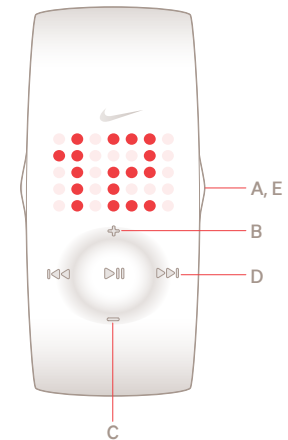

C Pause / Resume Workout

C End Workout

HOLD FOR 3 SECONDS AFTER WORKOUT PAUSED

D Display Time

Nike + iPod WatchRemote

ONLINE MANUAL | English

SET THE TIME

- A Display Time
- A Enter Adjust Mode (*HOLD FOR 3 SECONDS*)
- B Increase Number*/ Adjust Up*
- C Decrease Number*/ Adjust Down*
- D Continue to Next Setting
- E Exit Adjust mode

*Hold down to scroll quickly

IPOD NANO REMOTE CONTROL FUNCTIONS

- A Play/Pause
- B Next Track
- C Fast Forward
HOLD FOR 3 SECONDS
- D Previous Track
- E Rewind
HOLD FOR 3 SECONDS
- F Volume Up*
- G Volume Down*
- H Put iPod nano to Sleep
HOLD FOR 3 SECONDS