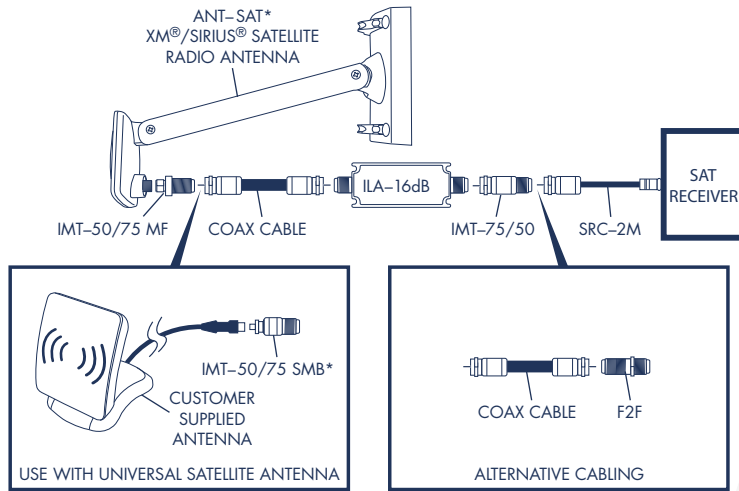

SRK-1W

SATELLITE RADIO ANTENNA ACCESSORIES

Installation Kit for One (1) Satellite Radio Tuner

SRK-1W Kit

CONTENTS

- One F-female to F-female connection coupler
- One ILA-16dB amplifier; F-female input to F-female output
- One IMT-75/50 transformer; F-male input 75Ω to F-female output 50Ω
- One SRC-2M F to SMB extension cable
- One IMT-50/75 MF transformer; Mini F-male input 50Ω to F-female output 75Ω

Warranty: Two-year limited

SRK-1W

Stock Number
FG01258

TYPICAL SYSTEM INSTALLATION DIAGRAM

*SOLD SEPARATELY

Individual items sold separately in bulk quantities.

Specifications

F2F

Stock Number

FG01256

SPECIFICATIONS

- Quantity: 1
- Connection
- Male to male coupler
- Female to female coupler
- 2.3GHz – 2.4GHz

ILA-16dB

Stock Number

FG01250

SPECIFICATIONS