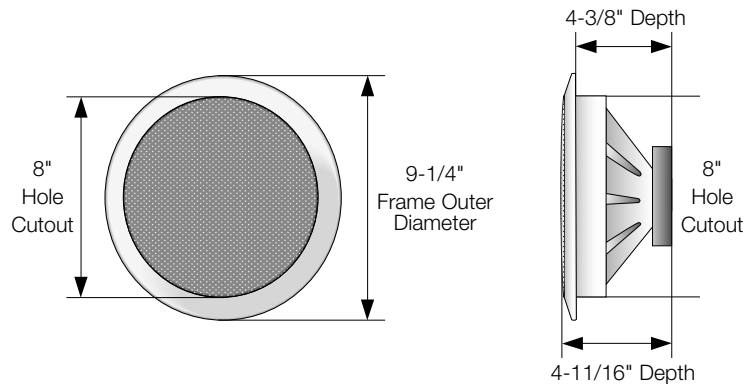

PRODUCT CONSTRUCTION AND ACCESSORIES

Loudspeaker Model		Works With			
Model	Stock Number	Previous Bracket	New Bracket	Metal Enclosure	Hole Cover
CM710Si	FG01303	 CM6 Series Bracket Kit FG00655	 CM700 BKT FG01308	 CM700 CE FG01396	 CM700 Hole Cover FG01309