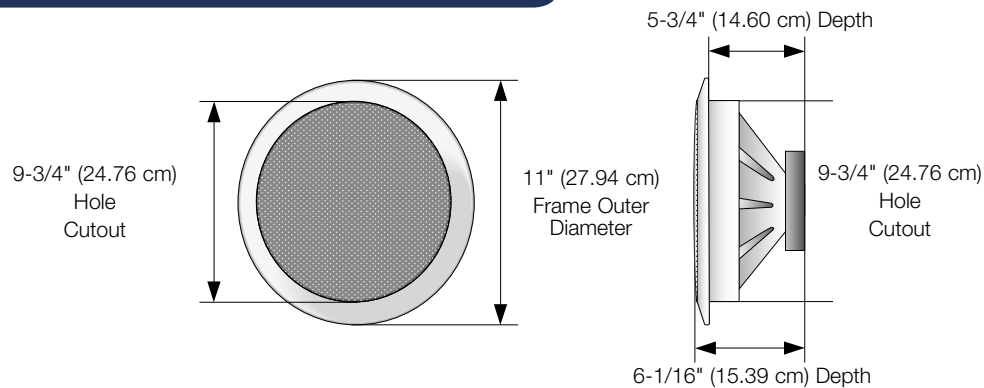

PRODUCT CONSTRUCTION AND ACCESSORIES

Loudspeaker Model		Works With			
Model	Stock Number	Previous Bracket	New Bracket	Metal Enclosure	Hole Cover
CM730DS	FG01313	 DS8 Series Bracket Kit FG01053	 CM700DS BKT FG01357	 CE DS8 FG01054	 CM700DS Hole Cover FG01318