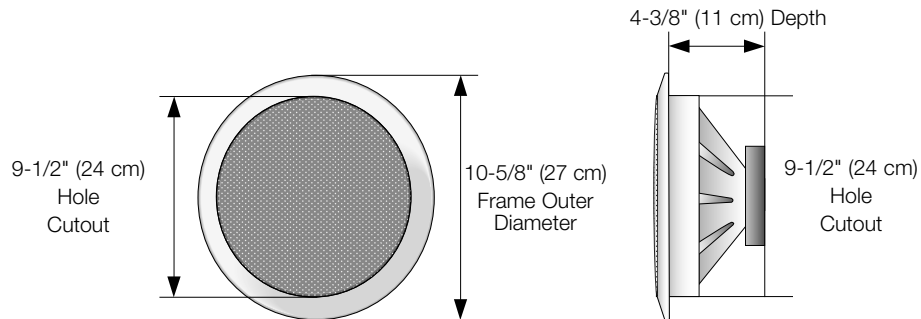

PRODUCT CONSTRUCTION AND ACCESSORIES

Loudspeaker Model		Works With			
Model	Stock Number	Previous Bracket	New Bracket	Metal Enclosure	Hole Cover
CM850Si	FG01482	 CM8 Series Bracket Kit FG00656	 CM800 BKT FG01487	 CE 8 FG00946	 CM800 Hole Cover FG01488