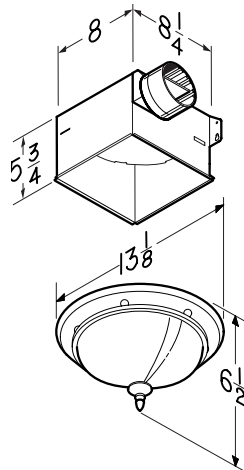

SPECIFICATIONS

VOLTS	AMPS	CFM	SONES	DUCT
120	2.2	70	3.5	4" Round

HVI-2100 CERTIFIED RATINGS comply with new testing technologies and procedures prescribed by the Home Ventilating Institute, for off-the-shelf products, as they are available to consumers. Product performance is rated at 0.1 in. static pressure, based on tests conducted in AMCA's state-of-the-art test laboratory. Sones are a measure of humanly-perceived loudness, based on laboratory measurements.