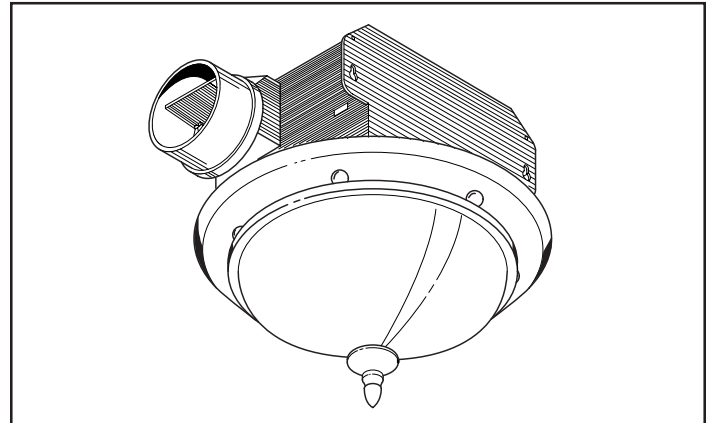

DESCRIPTION

LIGHT FIXTURE:

- Corrosion resistant finish
- Oil-rubbed bronze finish (Model 754RBNT)
- Satin nickel finish (Model 754SNNT)
- Frosted glass shade
- Close mount design
- Uses two 60 Watt maximum, candelabra base bulbs. Bulbs not included.
- Vent openings in fixture base for exhaust fan
- Light fixture assembly is plug-in and removable

BLOWER:

- Plug-in permanently lubricated motor
- Polymeric blower wheel

HOUSING:

- Rugged, 26-gage galvanized steel construction
- Sturdy key-holed mounting brackets for quick, accurate installation
- Tapered, polymeric duct fitting with built-in backdraft damper for easy, positive duct connection and no metallic clatter

NOTE: For installation in flat ceilings only.

U.L. Listed for use in insulated ceilings (Type I.C.)

Use supply wiring rated for at least 90° C

Decorative Light / Fan

MODELS 754RBNT & 754SNNT