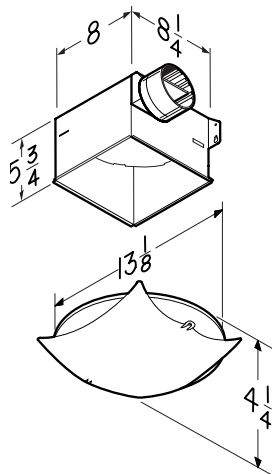

Decorative Light / Fan

MODEL 758NT

ARCHITECT'S SPECIFICATION

- Decorative Light/Fan unit shall be NuTone Model 758.
- Unit shall have galvanized steel housing with dual integral mounting brackets. It shall be ducted to a roof or wall cap.
- Blower assembly shall be removable and have a permanently lubricated motor.
- Light fixture assembly shall be plug-in, removable and include a frosted glass shade and a corrosion-resistant base with painted white finish.
- Lamps shall be two 60 Watt maximum, candelabra base, incandescent.
- Air delivery to be no less than 70 cfm and sound level no greater than 3.5 sones. Air and sound ratings shall be certified by HVI.
- Unit shall be U.L. Listed for use in insulated ceilings (Type I.C.)