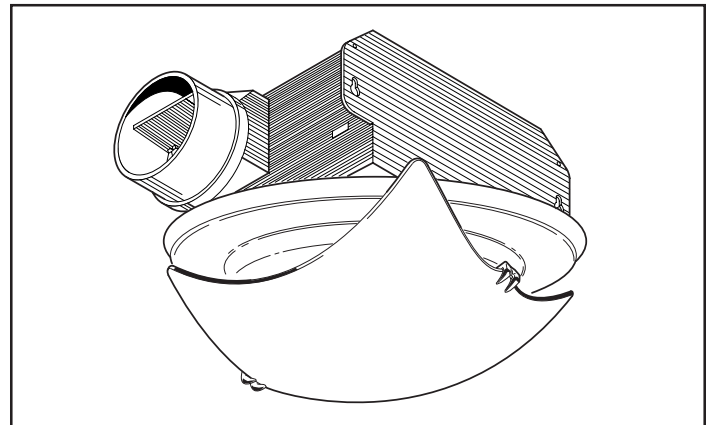

Decorative Light / Fan

MODEL 758NT

ARCHITECT'S SPECIFICATION

- Decorative Light/Fan unit shall be NuTone Model 758.
- Unit shall have galvanized steel housing with dual integral mounting brackets. It shall be ducted to a roof or wall cap.
- Blower assembly shall be removable and have a permanently lubricated motor.
- Light fixture assembly shall be plug-in, removable and include a frosted glass shade and a corrosion-resistant base with painted white finish.
- Lamps shall be two 60 Watt maximum, candelabra base, incandescent.
- Air delivery to be no less than 70 cfm and sound level no greater than 3.5 sones. Air and sound ratings shall be certified by HVI.
- Unit shall be U.L. Listed for use in insulated ceilings (Type I.C.)

INSTALLATION

Complete installation instructions are included with each Decorative Light / Fan.

NuTone, Inc., 4820 Red Bank Road, Cincinnati, OH 45227 (1-888-543-8687)

REFERENCE	QTY.	REMARKS	Project
			Location
			Architect
			Engineer
			Contractor
			Submitted by
			Date

60K

99043981A