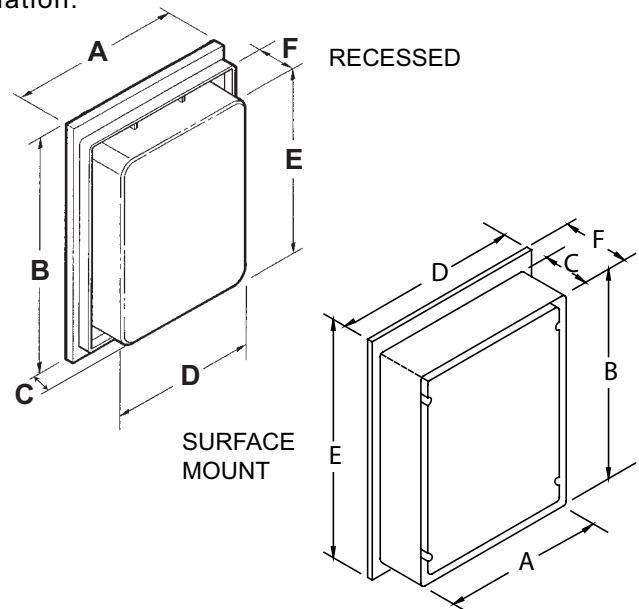

Cabinet shall have butt hinges.

Cabinet shall be reversible for left-hand or right-hand installation.

RECESSED CABINETS

MODEL NO.	OVERALL SIZE			WALL OPENING			SHELVES
	A	B	C	D	E	F	
401ADJ	16	20	3 ³ / ₄	14	18	2 ¹ / ₂	2 (adj)
407ADJ	16	22	3 ³ / ₄	14	18	2 ¹ / ₂	2 (adj)
624	16	26	4 ¹ / ₂	13 ⁷ / ₈	23 ⁷ / ₈	2 ⁷ / ₈	3 (fixed)

SURFACE MOUNT CABINET

MODEL NO.	BODY SIZE			OVERALL SIZE			SHELVES
	A	B	C	D	E	F	
614	15 ⁵ / ₈	19 ⁵ / ₈	3 ⁵ / ₈	16 ¹ / ₄	22 ¹ / ₄	4 ¹ / ₄	2 (fixed)

Broan-NuTone Storage Solutions, 501 S. Wilhite Street, Cleburne, TX 76031 (1-800-325-8351)