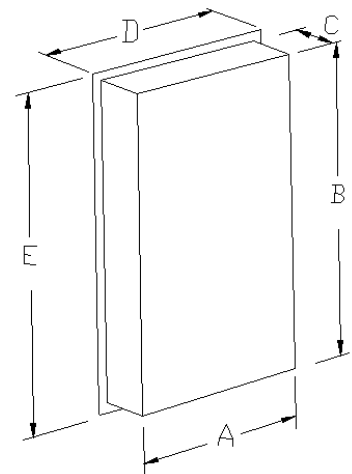

MODEL 869 / 870 SERIES FLUSH MOUNT MEDICINE CABINETS

Standard builder models - for recessed installation -
Frameless beveled or polished edge swing door

FEATURES

- Recessed installation for standard wall openings
- Easy to clean, one piece, heavy gauge steel construction
- Plate glass mirror
- Rust resistant
- Spring-loaded, magnetic touch latch
- Adjustable steel or glass shelves
- 5/16" projection from wall to face of mirror door
- 1/8" premium float glass mirror with polished or beveled edge mirror
- Concealed European style hinges
- Reversible for left-hand or right-hand door opening
- Includes mounting hardware

TYPICAL SPECIFICATION

Medicine cabinet shall be NuTone Storage Solutions 869 / 870 Series.

Recessed medicine cabinet shall be of one-piece, heavy gauge steel construction with a white powder coat baked on finish after forming.

Cabinet shall have European style concealed hinges and a magnetic touch latch.

Each cabinet shall include two, or more, adjustable metal pre-painted or glass shelves.

Cabinet shall be reversible for left-hand or right-hand installation.

Float glass mirror shall have 1/2" bevel on all sides or all four edges polished.

MODEL NO.	WALL OPENING			OVERALL SIZE		MIRROR TYPE
	A	B	C	D	E	
869P24WH	14	24	4	15	26	POLISH EDGE
869P34WH	14	34	4	15	36	POLISH EDGE
870P24WH	14	24	4	15	26	BEVELED EDGE
870P34WH	14	34	4	15	36	BEVELED EDGE

Add "G" to indicate glass shelves

Broan-NuTone Storage Solutions, 501 S. Wilhite Street, Cleburne, TX 76031 (1-800-325-8351)

REFERENCE	QTY.	REMARKS	Project
			Location
			Architect
			Engineer
			Contractor
			Submitted by Date