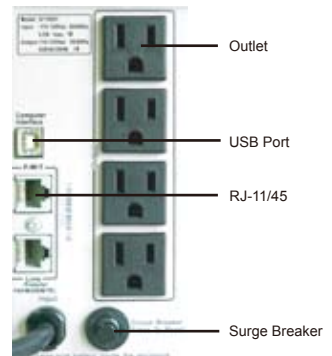

Specifications

Model Name	RS650B
Topology	Line-Interactive
On-battery Output Waveform	Simulated Sine Wave
INPUT	
Maximum Capacity (VA/W)	650VA / 390W
Nominal Input Voltage	110/120Vac
Nominal Input Frequency	50Hz / 60Hz Auto Sensing
Input Voltage Range	Rated Voltage +/- 25%
Input Short Protection	Circuit Breaker
OUTPUT	
Nominal Output Voltage	110/120Vac
Output Voltage Regulation	120Vac +/- 10%, Step Wave
Transfer Time	4 ms(Typical)
Protected Outlets	4 Battery Backup Outlets
PROTECTION	
Automatic Voltage Regulator (AVR)	Yes
Data Line Surge Protection	RJ11 / RJ45
Output Short Circuit Protection	Output Auto cut off, Buzzer Beeping
Normal Mode Noise Suppression	Full time EMI Filtering
BATTERY	
User Replaceable Battery	Maintenance-free Sealed Lead-Acid Battery, Leakproof
Typical Recharge Time to 90%	8 Hours
ADVANCE WARNING DIAGNOSTICS	
LCD Status Display	Normal, Fault, Battery, Charge, Overload, Load, Battery Capacity
Audible Alarms	AC Unusual/Battery Low Voltage/Overload/Short Circuit/PCB Failed, beeps for 60 Seconds
COMMUNICATIONS INTERFACE	
Communication Port	USB Port
Control Software	UPSion2000
Cold-start Capability	Yes
PHYSICAL	
Dimensions (Physical / Packing) (mm)	330 x 85 x 150 / 357 x 132 x 250
(LxWxH) (inch)	13.0 x 3.4 x 5.9 / 14.1 x 5.2 x 9.9
Weight (Net / Gross) (lb)	15.0 / 15.4
(kg)	6.8 / 7.0
CONFORMANCE	
Regulatory Approvals	UL/cUL listed, UL497A, UL1778

Front Panel

RS650B

On/Off

Rear Panel

RS650B

Outlet

USB Port

RJ-11/45