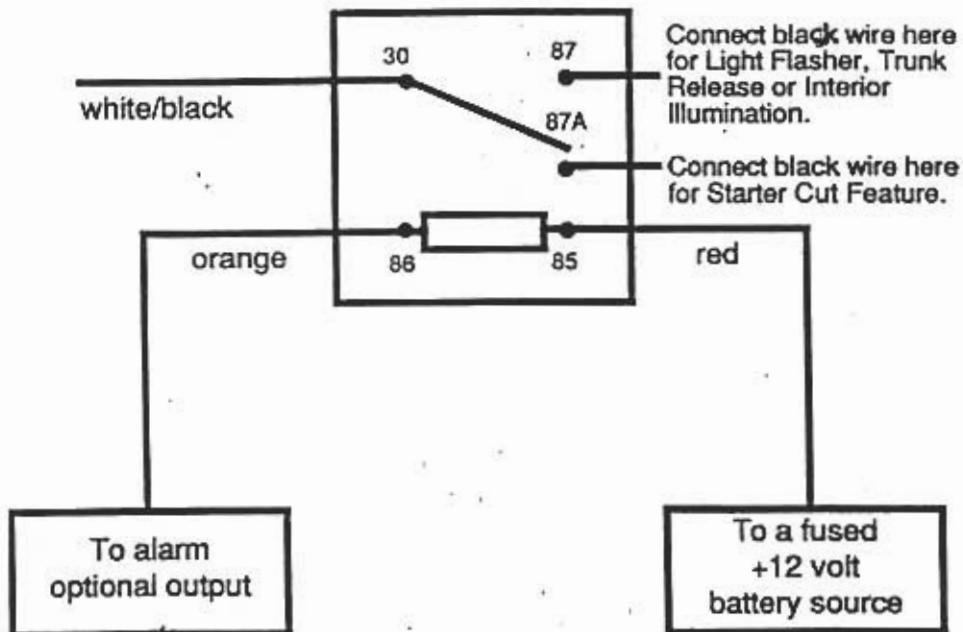

VEHICLE SECURITY

30 Amp Automotive Relay

AS-9256

	STARTER CUT	LIGHT FLASHER	TRUNK RELEASE	ENTRY ILLUMINATION
AA9247	Standard	Use AS9256	N/A	N/A
TSP550	Standard	Use AS9256	N/A	N/A
TSP750	Standard	Use AS9256	N/A	N/A