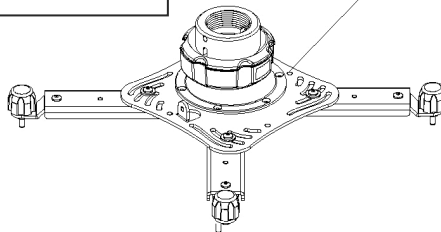

PFC-A (Female to Female Coupler)

(Not Included)

PFC Coupler

P-A

NPT pipes
Available Sizes
12", 18", 24"
(Not Included)

P-B

P-A

(Not Included)

Pouch #	Part #	Description	Qty
	1	COUPLER (PMD Series Compatible)	1
1	P-A	SCREW 1/4 inch L 3/8 inch	4
1	P-B	ALLEN KEY M4	1

Free Manuals Download Website

<http://myh66.com>

<http://usermanuals.us>

<http://www.somanuals.com>