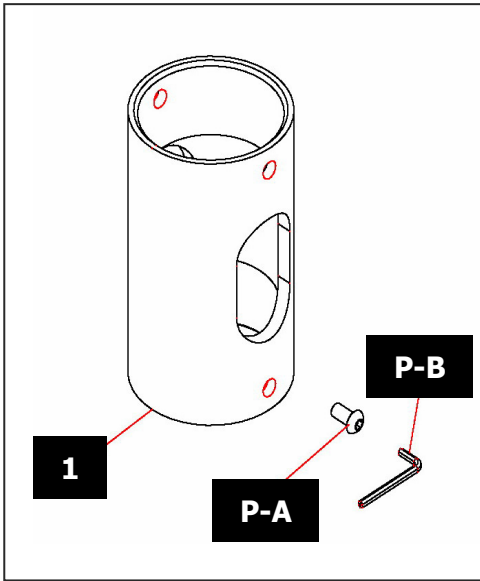

PFC-A (Female to Female Coupler)

(Not Included)

PFC Coupler

P-A

NPT pipes
Available Sizes
12", 18", 24"
(Not Included)

P-B

P-A

(Not Included)

Pouch #	Part #	Description	Qty
	1	COUPLER (PMD Series Compatible)	1
1	P-A	SCREW 1/4 inch L 3/8 inch	4
1	P-B	ALLEN KEY M4	1

Free Manuals Download Website

<http://myh66.com>

<http://usermanuals.us>

<http://www.somanuals.com>