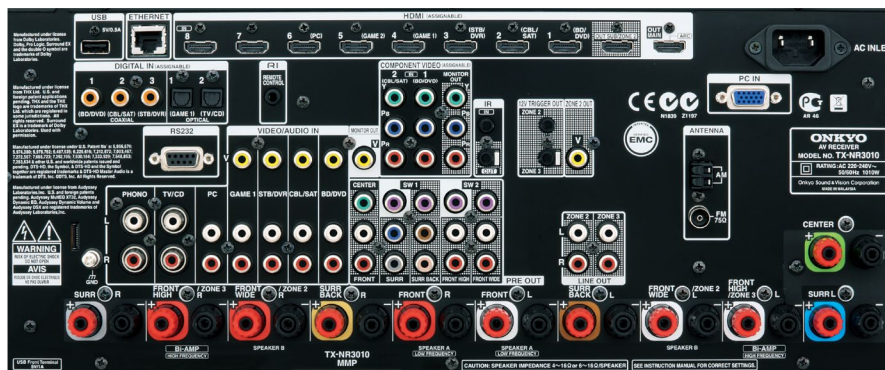

Video Section	
Input Sensitivity/Output Level and Impedance	
Video	1.0 Vp-p/75 Ω (Component Y) 0.7 Vp-p/75 Ω (Component Pb/Cb, Pr/Cr) 1.0 Vp-p/75 Ω (Composite)
Component Video Frequency Response	
	5 Hz–100 MHz ±0 dB, -3 dB
Tuner Section	
Tuning Frequency Range	
FM	87.5 MHz–108 MHz
AM	522 kHz–1,611 kHz 530 kHz–1,710 kHz
FM/AM Preset Memory	40 Stations
General	
Power Supply	AC 220–240 V~, 50/60 Hz
Power Consumption	1,010 W
Standby Power Consumption	0.15 W
Dimensions (W x H x D)	435 x 198.5 x 463.5 mm
Weight	25.0 kg

CARTON

Dimensions (W x H x D)	610 x 337 x 594 mm
Weight	29.0 kg

Supplied Accessories

- Indoor FM Antenna • AM Loop Antenna • Speaker Cable Labels
- Speaker Set-Up Microphone • Instruction Manual
- Quick Start Guide • Remote Controller • AA (R6) Batteries * 2

*Not included with Chinese model.

Text on receiver may vary with region.

Onkyo Sound & Vision Corporation Kitahama Chuo Bldg. 2-2-22 Kitahama, Chuo-ku, Osaka 541-0041 JAPAN <http://www.onkyo.com/>
Onkyo Europe Electronics GmbH Liegnitzerstrasse 6, 82194 Grobenzell, GERMANY Tel: 49-8142-4401-0 Fax: 49-8142-4401-555 <http://www.eu.onkyo.com/>
Onkyo Europe Electronics GmbH (UK Branch) The Coach House, 81A High Street, Marlow, Buckinghamshire SL7 1AB, UNITED KINGDOM Tel: +44(0)1628-473350 Fax: +44(0)1628-401700
<http://www.onkyo.co.uk/>
Onkyo China Limited Unit 1033, 10/F, Star House, No. 3, Solihull Road, Tai Shu Tsui, Kowloon, Hong Kong, CHINA Tel: 852-2429-3118 Fax: 852-2428-9039 <http://www.onkyochina.com/>
Download from www.Somanuals.com. All Manuals Search And Download.