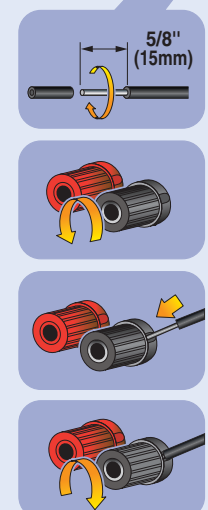

QUICK SETUP

Model : TX-SR806/TX-SA806

Speaker Hookup

Thank you for purchasing this product.
 This quick setup sheet shows the typical hookup method for connecting speakers and AV components (DVD player, TV, cable/satellite receiver).
 For more detailed hookup information and operating instructions, please see the Instruction Manual.

Speaker Layout (Main Room)

See the other side of this sheet for the AV component hookup.

AV Component Hookup

See the other side of this sheet for the Speaker hookup.

With an HDMI cable you can send both audio and video with a single cable, making connecting simple and keeping wires neat. If you have an HDMI-compatible TV and players, you can connect them to the AV receiver/AV amplifier with HDMI cables. Digital audio signals received at HDMI IN input are output by the speakers and headphones connected to the AV receiver/AV amplifier.