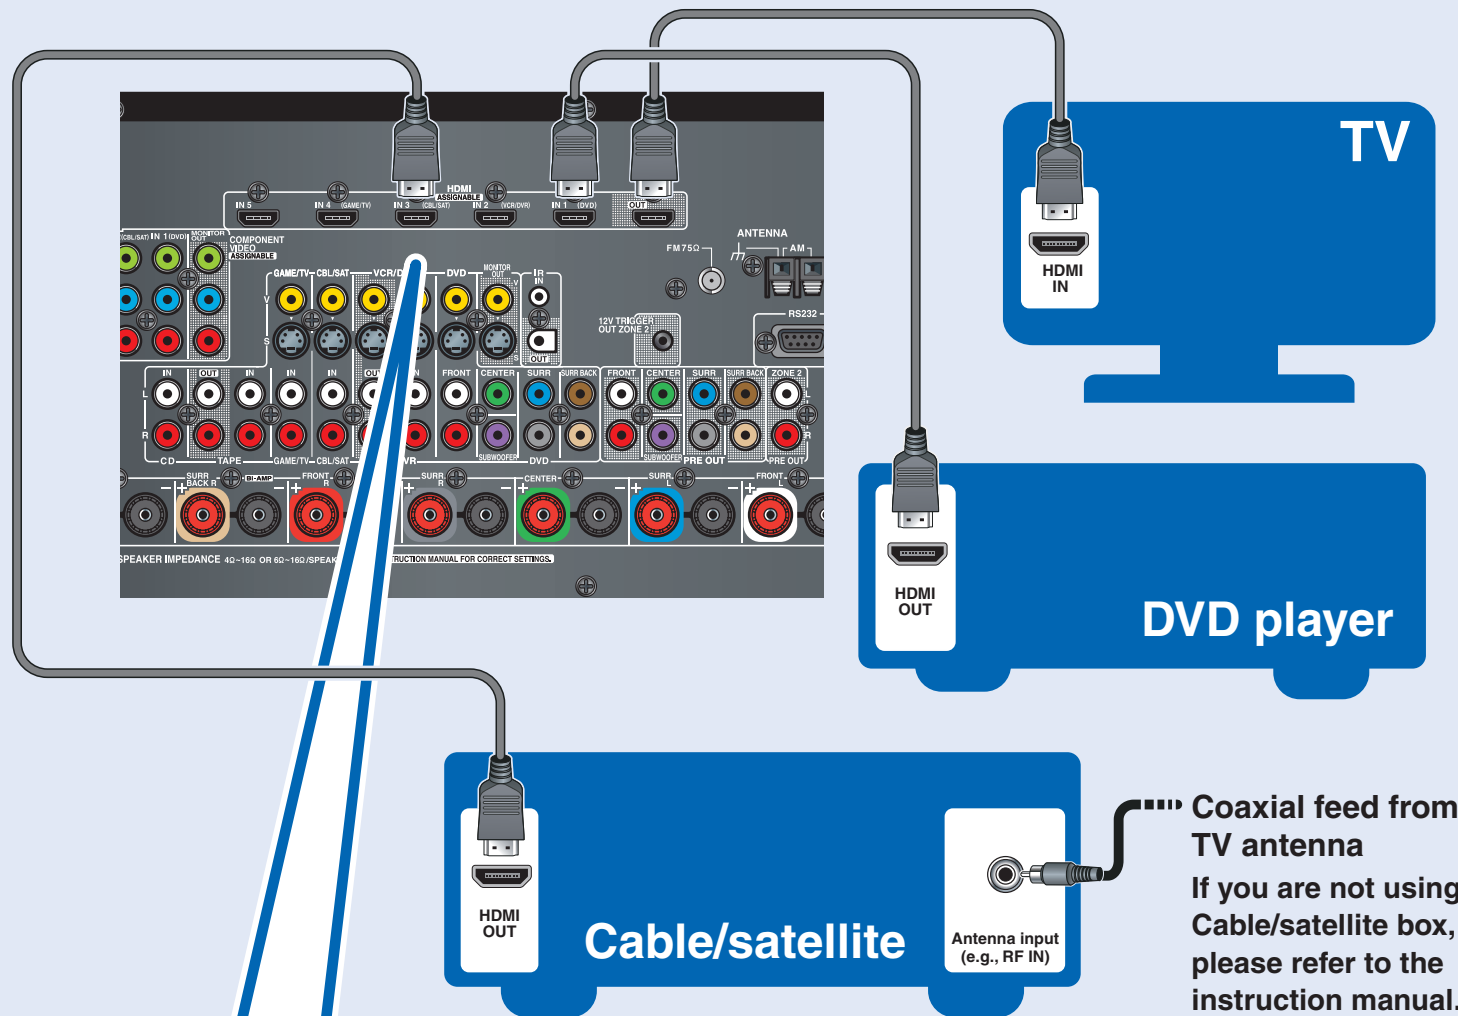

QUICK SETUP

Model : TX-SR806/TX-SA806

Speaker Hookup

Thank you for purchasing this product.
 This quick setup sheet shows the typical hookup method for connecting speakers and AV components (DVD player, TV, cable/satellite receiver).
 For more detailed hookup information and operating instructions, please see the Instruction Manual.

Speaker Layout (Main Room)

See the other side of this sheet for the AV component hookup.

AV Component Hookup

See the other side of this sheet for the Speaker hookup.

With an HDMI cable you can send both audio and video with a single cable, making connecting simple and keeping wires neat. If you have an HDMI-compatible TV and players, you can connect them to the AV receiver/AV amplifier with HDMI cables. Digital audio signals received at HDMI IN input are output by the speakers and headphones connected to the AV receiver/AV amplifier.

IF NO HDMI

If your TV or player doesn't support HDMI, use the analog or digital connections shown below.

Using the HDMI Inputs

If there's no picture on your TV, you'll need to assign the HDMI inputs as necessary using the onscreen setup menus. If you connect your DVD player to the AV receiver/AV amplifier's HDMI IN 1, and connect your cable or satellite receiver to HDMI IN 3, as shown above, it's not necessary to change the default assignments.

On the front panel

Using the Digital Inputs

If there's no sound, you'll need to assign the digital inputs as necessary using the onscreen setup menus. If you connect your DVD player to the AV receiver/AV amplifier's DIGITAL COAXIAL IN 1, and your cable/satellite receiver to the DIGITAL COAXIAL IN 3, as shown, it's not necessary to assign the digital input.