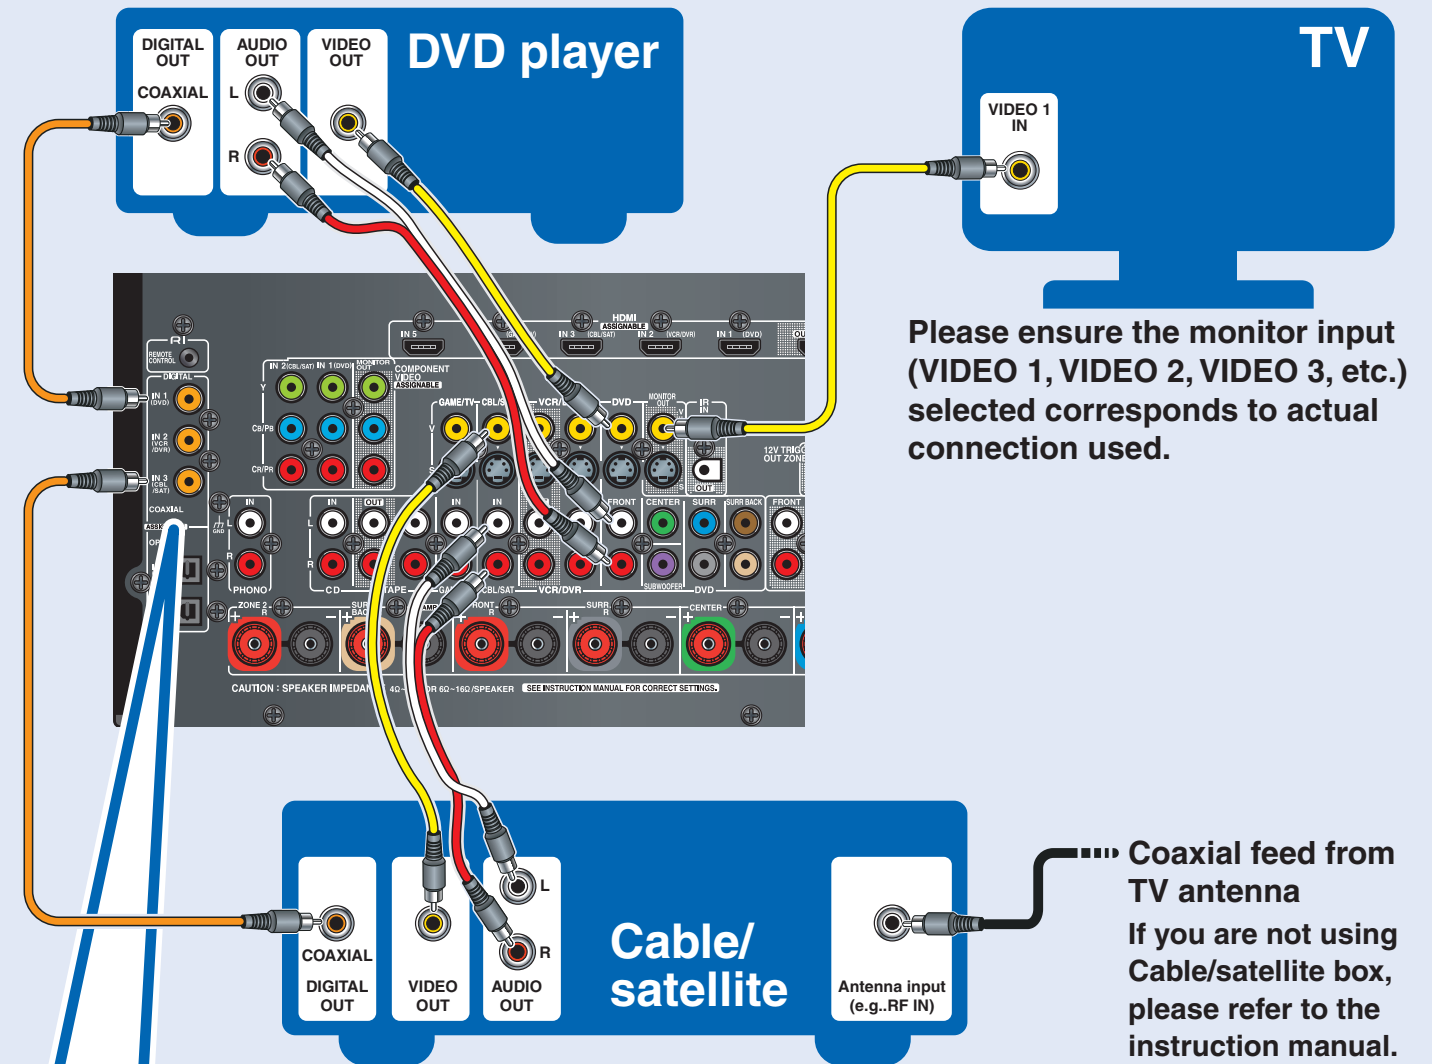

QUICK SETUP

Model : TX-SR806/TX-SA806

Speaker Hookup

Thank you for purchasing this product.
 This quick setup sheet shows the typical hookup method for connecting speakers and AV components (DVD player, TV, cable/satellite receiver).
 For more detailed hookup information and operating instructions, please see the Instruction Manual.

Speaker Layout (Main Room)

See the other side of this sheet for the AV component hookup.

AV Component Hookup

See the other side of this sheet for the Speaker hookup.

With an HDMI cable you can send both audio and video with a single cable, making connecting simple and keeping wires neat. If you have an HDMI-compatible TV and players, you can connect them to the AV receiver/AV amplifier with HDMI cables. Digital audio signals received at HDMI IN input are output by the speakers and headphones connected to the AV receiver/AV amplifier.

IF NO HDMI

If your TV or player doesn't support HDMI, use the analog or digital connections shown below.

Using the HDMI Inputs

If there's no picture on your TV, you'll need to assign the HDMI inputs as necessary using the onscreen setup menus. If you connect your DVD player to the AV receiver/AV amplifier's HDMI IN 1, and connect your cable or satellite receiver to HDMI IN 3, as shown above, it's not necessary to change the default assignments.

On the front panel

Using the Digital Inputs

If there's no sound, you'll need to assign the digital inputs as necessary using the onscreen setup menus. If you connect your DVD player to the AV receiver/AV amplifier's DIGITAL COAXIAL IN 1, and your cable/satellite receiver to the DIGITAL COAXIAL IN 3, as shown, it's not necessary to assign the digital input.