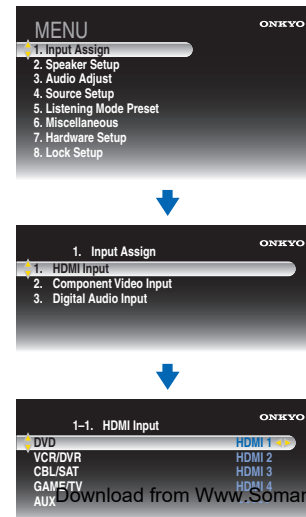

Speaker Layout (Main Room)

See the other side of this sheet for the AV component hookup.

AV Component Hookup

See the other side of this sheet for the Speaker hookup.

With an HDMI cable you can send both audio and video with a single cable, making connecting simple and keeping wires neat. If you have an HDMI-compatible TV and players, you can connect them to the AV receiver/AV amplifier with HDMI cables. Digital audio signals received at HDMI IN input are output by the speakers and headphones connected to the AV receiver/AV amplifier.

IF NO HDMI

If your TV or player doesn't support HDMI, use the analog or digital connections shown below.

Using the HDMI Inputs

If there's no picture on your TV, you'll need to assign the HDMI inputs as necessary using the onscreen setup menus. If you connect your DVD player to the AV receiver/AV amplifier's HDMI IN 1, and connect your cable or satellite receiver to HDMI IN 3, as shown above, it's not necessary to change the default assignments.

On the front panel

Using the Digital Inputs

If there's no sound, you'll need to assign the digital inputs as necessary using the onscreen setup menus. If you connect your DVD player to the AV receiver/AV amplifier's DIGITAL COAXIAL IN 1, and your cable/satellite receiver to the DIGITAL COAXIAL IN 3, as shown, it's not necessary to assign the digital input.