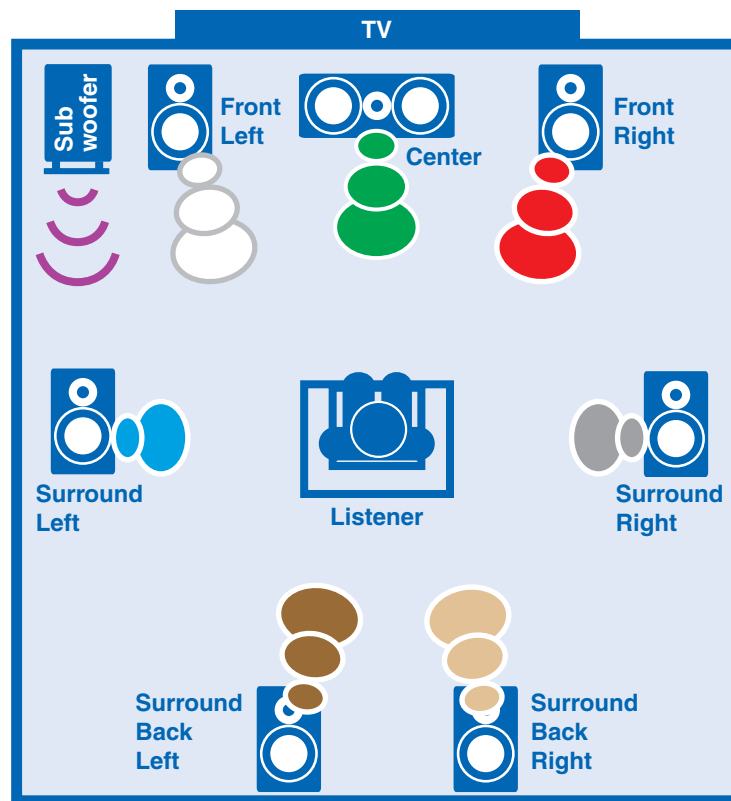

QUICK SETUP

Model : TX-SR806/TX-SA806

Speaker Hookup

Thank you for purchasing this product.
 This quick setup sheet shows the typical hookup method for connecting speakers and AV components (DVD player, TV, cable/satellite receiver).
 For more detailed hookup information and operating instructions, please see the Instruction Manual.

Speaker Layout (Main Room)

See the other side of this sheet for the AV component hookup.

AV Component Hookup

See the other side of this sheet for the Speaker hookup.

With an HDMI cable you can send both audio and video with a single cable, making connecting simple and keeping wires neat. If you have an HDMI-compatible TV and players, you can connect them to the AV receiver/AV amplifier with HDMI cables. Digital audio signals received at HDMI IN input are output by the speakers and headphones connected to the AV receiver/AV amplifier.

IF NO HDMI

If your TV or player doesn't support HDMI, use the analog or digital connections shown below.

Using the HDMI Inputs

If there's no picture on your TV, you'll need to assign the HDMI inputs as necessary using the onscreen setup menus. If you connect your DVD player to the AV receiver/AV amplifier's HDMI IN 1, and connect your cable or satellite receiver to HDMI IN 3, as shown above, it's not necessary to change the default assignments.

On the front panel

Using the Digital Inputs

If there's no sound, you'll need to assign the digital inputs as necessary using the onscreen setup menus. If you connect your DVD player to the AV receiver/AV amplifier's DIGITAL COAXIAL IN 1, and your cable/satellite receiver to the DIGITAL COAXIAL IN 3, as shown, it's not necessary to assign the digital input.