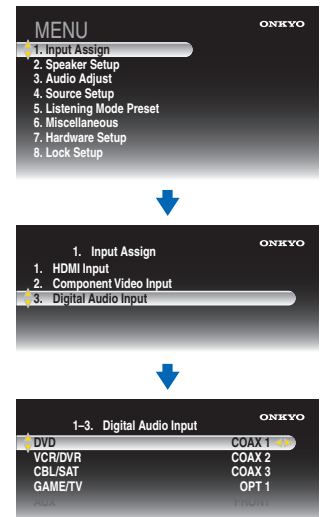

Using the Digital Inputs

If there's no sound, you'll need to assign the digital inputs as necessary using the onscreen setup menus. If you connect your DVD player to the AV receiver/AV amplifier's DIGITAL COAXIAL IN 1, and your cable/satellite receiver to the DIGITAL COAXIAL IN 3, as shown, it's not necessary to assign the digital input.

On the front panel