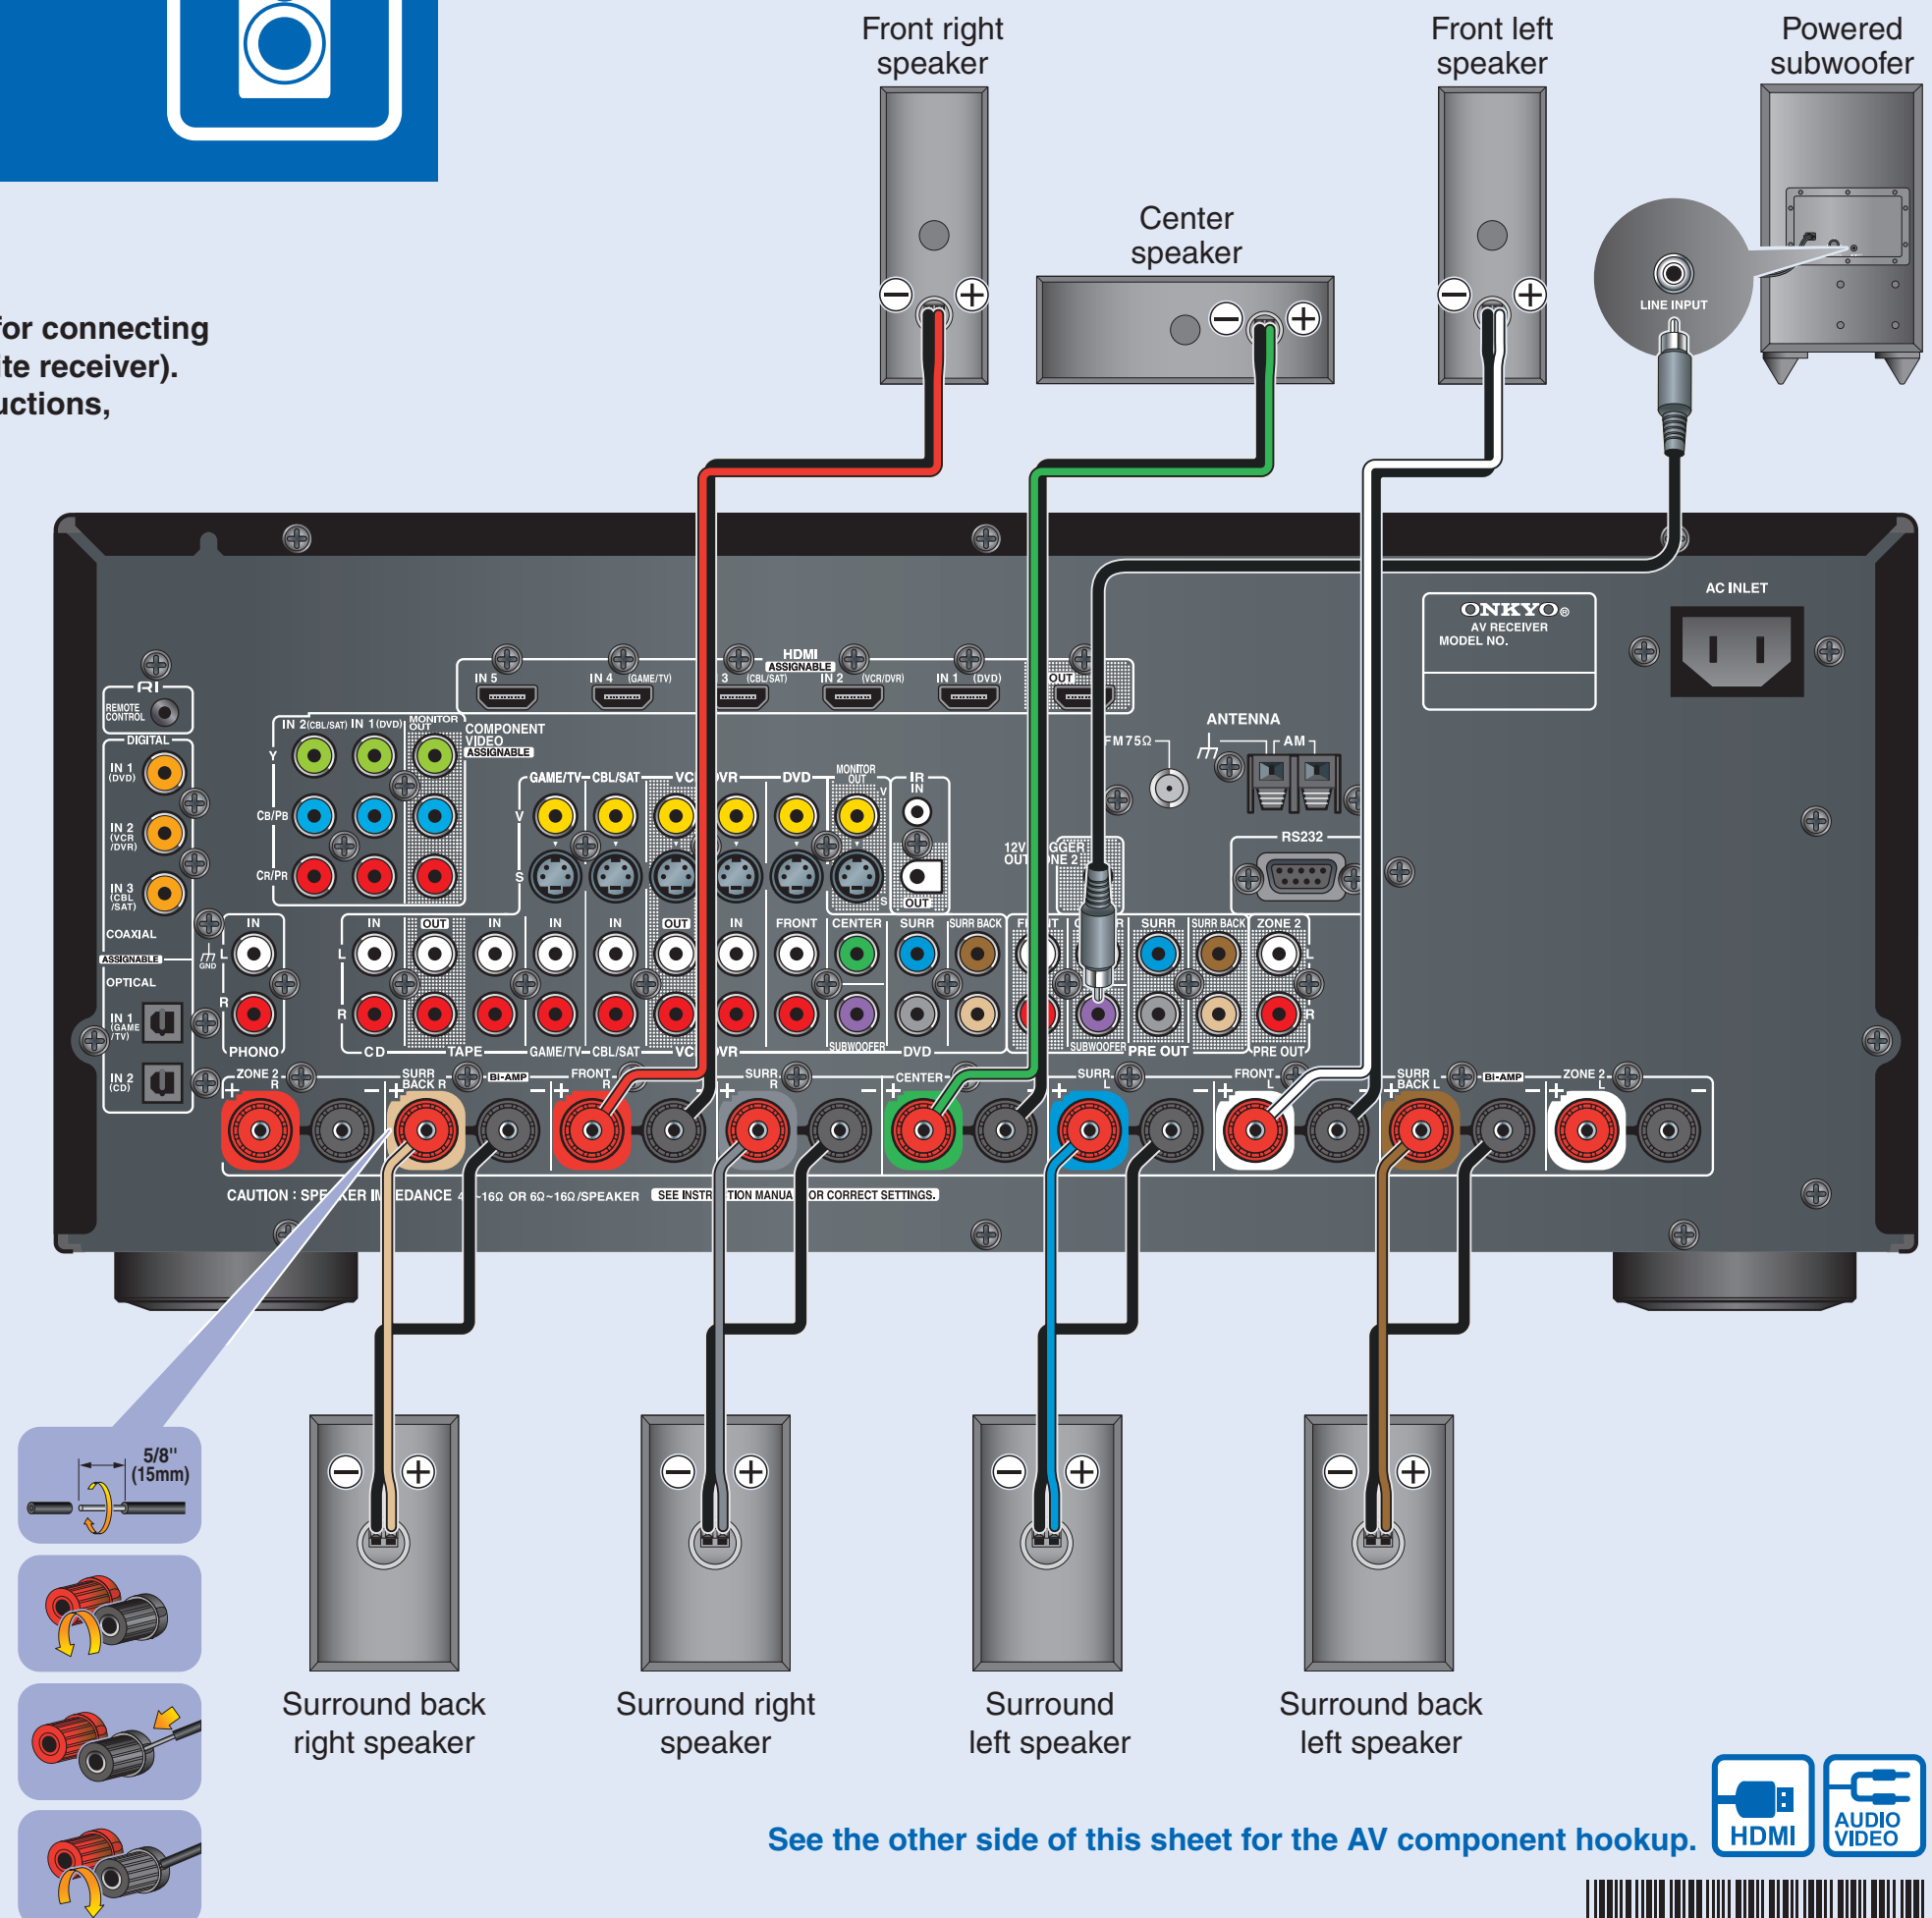

QUICK SETUP

Model : TX-SR806/TX-SA806

Speaker Hookup

Thank you for purchasing this product.
 This quick setup sheet shows the typical hookup method for connecting speakers and AV components (DVD player, TV, cable/satellite receiver).
 For more detailed hookup information and operating instructions, please see the Instruction Manual.

Speaker Layout (Main Room)

See the other side of this sheet for the AV component hookup.

AV Component Hookup

See the other side of this sheet for the Speaker hookup.

With an HDMI cable you can send both audio and video with a single cable, making connecting simple and keeping wires neat. If you have an HDMI-compatible TV and players, you can connect them to the AV receiver/AV amplifier with HDMI cables. Digital audio signals received at HDMI IN input are output by the speakers and headphones connected to the AV receiver/AV amplifier.

IF NO HDMI

If your TV or player doesn't support HDMI, use the analog or digital connections shown below.

Using the HDMI Inputs

If there's no picture on your TV, you'll need to assign the HDMI inputs as necessary using the onscreen setup menus. If you connect your DVD player to the AV receiver/AV amplifier's HDMI IN 1, and connect your cable or satellite receiver to HDMI IN 3, as shown above, it's not necessary to change the default assignments.

On the front panel

Using the Digital Inputs

If there's no sound, you'll need to assign the digital inputs as necessary using the onscreen setup menus. If you connect your DVD player to the AV receiver/AV amplifier's DIGITAL COAXIAL IN 1, and your cable/satellite receiver to the DIGITAL COAXIAL IN 3, as shown, it's not necessary to assign the digital input.