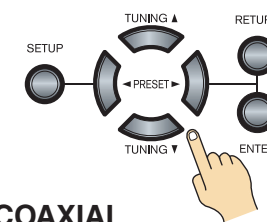

Using the Digital Inputs

If there's no sound, you'll need to assign the digital inputs as necessary using the onscreen setup menus. If you connect your DVD player to the AV receiver/AV amplifier's DIGITAL COAXIAL IN 1, and your cable/satellite receiver to the DIGITAL COAXIAL IN 3, as shown, it's not necessary to assign the digital input.

On the front panel