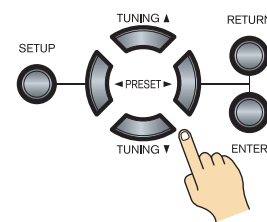

QUICK SETUP

Model : TX-SR806/TX-SA806

Speaker Hookup

Thank you for purchasing this product.
 This quick setup sheet shows the typical hookup method for connecting speakers and AV components (DVD player, TV, cable/satellite receiver).
 For more detailed hookup information and operating instructions, please see the Instruction Manual.

Speaker Layout (Main Room)

See the other side of this sheet for the AV component hookup.

AV Component Hookup

See the other side of this sheet for the Speaker hookup.

With an HDMI cable you can send both audio and video with a single cable, making connecting simple and keeping wires neat. If you have an HDMI-compatible TV and players, you can connect them to the AV receiver/AV amplifier with HDMI cables. Digital audio signals received at HDMI IN input are output by the speakers and headphones connected to the AV receiver/AV amplifier.

IF NO HDMI

If your TV or player doesn't support HDMI, use the analog or digital connections shown below.

Using the HDMI Inputs

If there's no picture on your TV, you'll need to assign the HDMI inputs as necessary using the onscreen setup menus. If you connect your DVD player to the AV receiver/AV amplifier's HDMI IN 1, and connect your cable or satellite receiver to HDMI IN 3, as shown above, it's not necessary to change the default assignments.

On the front panel

Using the Digital Inputs

If there's no sound, you'll need to assign the digital inputs as necessary using the onscreen setup menus. If you connect your DVD player to the AV receiver/AV amplifier's DIGITAL COAXIAL IN 1, and your cable/satellite receiver to the DIGITAL COAXIAL IN 3, as shown, it's not necessary to assign the digital input.