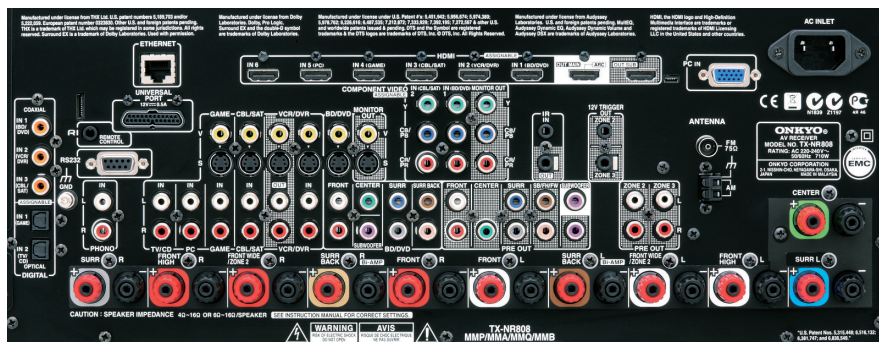

VIDEO SECTION

Input Sensitivity/Output Level and Impedance	
Video	1.0 Vp–p/75 Ω (Component and S-Video Y)
	0.7 Vp–p/75 Ω (Component Pb/Cb, Pr/Cr)
	0.25 Vp–p/75 Ω (S-Video C)
	1.0 Vp–p/75 Ω (Composite)
Component Video Frequency Response	
	5 Hz–100 MHz/0 dB, -3 dB

TUNER SECTION

Tuning Frequency Range	
FM	87.5 MHz–108 MHz
AM	522 kHz–1,611 kHz
	530 kHz–1,710 kHz
FM/AM Preset Memory	
	40 stations

GENERAL

Power Supply	AC 220–240 V~, 50/60 Hz
Power Consumption	710 W
Dimensions (W x H x D)	435 x 198.5 x 435.5 mm
Weight	18.4 kg

CARTON

Dimensions (W x H x D)	587 x 337 x 553 mm
Weight	23.0 kg

Supplied Accessories

- Indoor FM antenna • AM loop antenna • Speaker cable labels
- Speaker set-up microphone • Instruction manual • Quick start guide
- Remote controller • AA (R6) batteries x 2