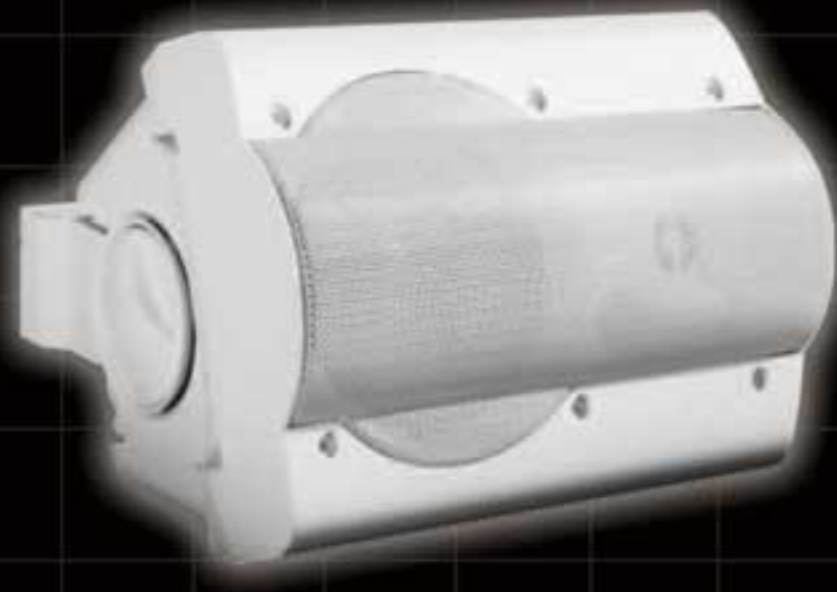

P6278P

PATIO BLASTER P SERIES SPEAKERS

P6278P

- 70 Volts & 8 ohms
- 6 1/2", 2-Way, Ported
- 45 Watts RMS Maximum Power
- 3.5, 7.5, 15, 30 Watts
- Outdoor/Indoor
- Weatherized Aluminum Grill and Bracket
- Black and White Colors Available
- "U" Mount Bracket Included
- Ceiling or Wall Mount Possibilities
- 5", 8" Available

P6278P

ARCHITECTS AND ENGINEERS
SPECIFICATIONS/TECHNICAL DATA

PATIO BLASTER P SERIES

P8378: 8"

P6278: 6"

P5278: 5"

GENERAL SPECIFICATIONS:

MODEL NUMBER:	P6278P
DESCRIPTION:	6 1/2", 2-Way, ported
OUTDOOR:	YES
IMPEDANCE:	70 Volts & 8 Ohms
DISPERSION:	92°
SENSITIVITY (1W/1M):	86 dB +/- 3dB
MAX POWER:	45 Watts
NOMINAL POWER:	3.5, 7.5, 15, 30 Watts
FREQUENCY RESPONSE:	65 Hz - 20 kHz
CROSS OVER:	3.5 kHz
HIGH FREQUENCY DRIVER:	2", Dome
LOW FREQUENCY DRIVER:	6 1/2", Polypropylene/Rubber
WOOFER SIZE:	6 1/2"
WOOFER MATERIAL:	Polypropylene/Rubber
TWEETER/S:	1 Each
TWEETER SIZE:	2"
TWEETER MATERIAL:	PEI
GRILL MATERIAL:	Aluminum
ENCLOSURE:	Plastic
DIMENSIONS: (LxWxH/inches):	9 1/2" x 8 1/2" x 11 2/8"
WEIGHT (pounds):	9.3 lbs.
COLOR/S:	Black, White
PAINTABLE:	YES

ACCESSORIES:

• SS-36	In Ground Stainless Steel Stake (36")
• OWI1070M	Attenuator, Mono, 70V, 10W Max
• OWI3570M	Attenuator, Mono, 70V, 35W Max
• OWI7570M	Attenuator, Mono, 70V, 75W Max
• OWI2570S	Attenuator, Stereo, 70V, 25W Max