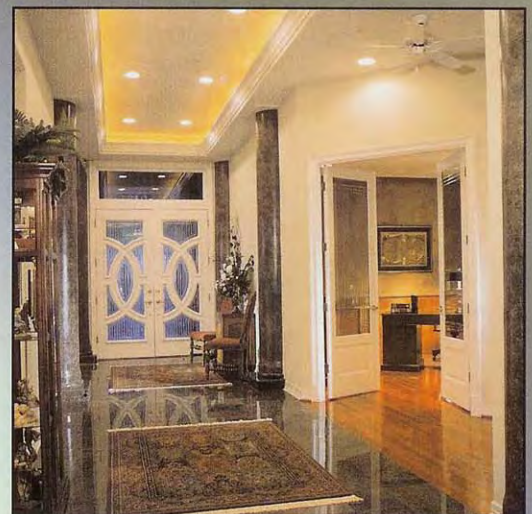

### Compact design

- Mount individually with U-bracket (Wall or Ceiling)
- Perfect for Conference rooms, Patios, Retail stores, Warehouse stores, Offices, Gyms, Drop ceilings
- 3 way or full range
- Available in 70 volts or 8 ohms