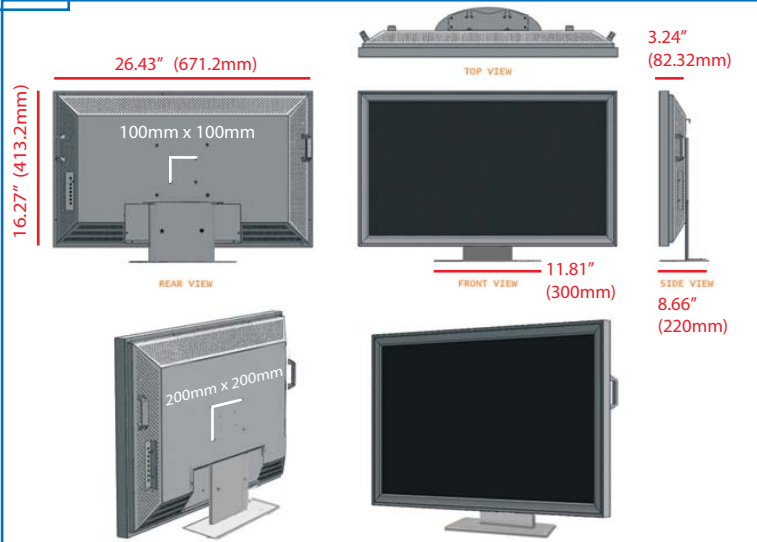

# LCS2740

27 INCH ENHANCED DEFINITION PROFESSIONAL GRADE LCD MONITOR  
-with RS232C and integrated audio amplifier

The LCS2740 is a professional grade LCD monitor designed for public display, digital signage, financial, broadcast, entertainment and transportation applications. The LCS2740 features full metal construction, integrated audio amplifier, 1366 x 768 native resolution, extremely fast 6.5ms response time for crystal clear video performance and RS232C for external control.

## Features

- Durable Metal Construction
- Picture in Picture, Picture and Picture
- Fanless Design for Quiet Operation
- Anti-Reflective Coated LCD panels
- 176+ Degree H / V Viewing Angle
- Infrared and RS232C Control
- VESA Mounting Hole Pattern
- Integrated Audio Amplifier
- One Year Parts & Labor Warranty
- Extended Warranties Available

## Specifications

Technology:	TFT LCD	Inputs:	DVI-D, VGA (D15), S-Video, Composite Video, Component video (YPbPr, YCbCr)	Compliance:	FCC, CE, cUL
Screen diagonal:	27" (686 mm)	Resolutions Supported:	NTSC/PAL/SECAM, 720i/p, 1080i/p, XGA, WXGA, SXGA, RS232C, RS485	Weight:	26.46lbs (12kg)
Screen area:	23.74" x 13.46" (603 x 341 mm)	Control:	VESA 100x100, 200x200mm	Gross Weight:	35.28lbs (16kg)
Resolution:	1366 x 768	Mounting:	100 - 240V (50Hz-60Hz)	Included Accessories:	Power cord, D-SUB 15pin cable, DVI-D 24 pin cable, S-VIDEO cable, Component Mini Din 8 pin cable, RCA cable, Remote control, User's manual
Brightness:	500 cd/m2	Voltage:		<b>OPTIONS</b>	
Contrast ratio:	1200:1	Power:		• Tempered Glass	
Colors:	16.7 million	Consumption:	<100W (On) <15W Stand-By	• Bottom or Side Speakers	
Lifetime:	50,000h average	Operating Temp:	41° to 104°F (5° to 40°C)	• Open Frame Versions Available	
Color gamut:	76% NTSC	Op. Humidity:	20 - 80%		
Aspect ratio:	16:9				
Viewing angle:	176°/176°				
Response time:	6.5ms GtoG				
Color Control:	3200K-9300K, User				