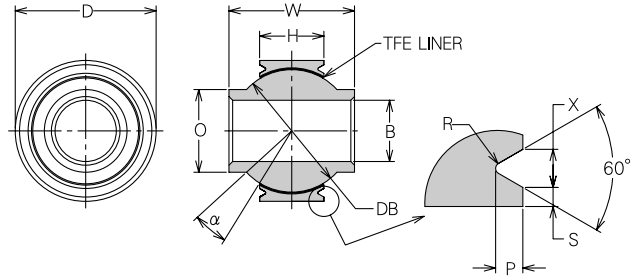

MBYT, MBYT-V

SPHERICAL SELF-LUBRICATING HIGH MISALIGNMENT

Materials

RACE 410 Stainless Steel / Heat Treated
 BALL 440C Stainless Steel / Heat Treated
 LINER Teflon / Fabric

Description of Types

MBYT D xx V T

MBYT

MBYT-V

Dimensions in mm

MINEBEA Part No.	φB H7	φD 0 - 0.013	W 0 - 0.13	H ± 0.13	α (deg.)	φO Ref.	S φDB Ref.	No Load Rotational Breakaway Torque N · m	Chamfer	Staking Groove				Static Limit Load kN		Dynamic Load kN	Approx. Weight g
										S 0 - 0.25	X 0 - 0.25	R 0 - 0.25	P 0 - 0.4	Radial	Axial		
MBYT5/MBYT5V	5	14	12.5	5.0	17	8.0	11.1	0.06 ~ 0.57 {0.6 ~ 5.8kgf · cm}	0.5	0.5	1.0	0.4	0.7	18.63	1.96	7.84	8
MBYT6/MBYT6V	6	19	15.0	6.5	23	10.0	15.1							36.26	3.43	14.70	18
MBYT8/MBYT8V	8	18	16.0	8.5	22	13.5	20.0	0.12 ~ 0.57 {1.2 ~ 5.8kgf · cm}	0.6	0.7	1.4	0.5	1.0	63.70	5.97	28.42	32
MBYT10/MBYT10V	10	23	20.5											72.03		32.34	42
MBYT12/MBYT12V	12	26	22.0	98.00	8.33	44.10	60										
MBYT14/MBYT14V	14	29	23.5	10.0	20	19.0	26.0							135.24	18.62	60.76	86
MBYT15/MBYT15V	15	33	26.0	12.0	19	20.0	28.0							179.34	25.48	80.36	120
MBYT16/MBYT16V	16	35	30.5	14.0	21	21.5	31.8							187.18	27.44	83.30	135
MBYT18/MBYT18V	18	38	33.0	14.5	15	23.5	32.0							219.52	31.36	98.00	155
MBYT20/MBYT20V	20	40	35.5	15.5	18	25.0	35.0							243.04			
MBYT22/MBYT22V	22	44				29.0	38.8							0.23 ~ 0.90 {2.3 ~ 9.2kgf · cm}	1.0	2.0	1.5

Notes

- Teflon liner permanently bonded to race I.D.
 - MBYT & MBYT-V weights are similar.
 - Made to order only.
 - No Load Rotational Breakaway Torque.
 Low Torque All Size: 0.02N · m MAX
 (Radial Clearance 0.05mm MAX)
- Please consult MINEBEA for availability of bearings in this series.