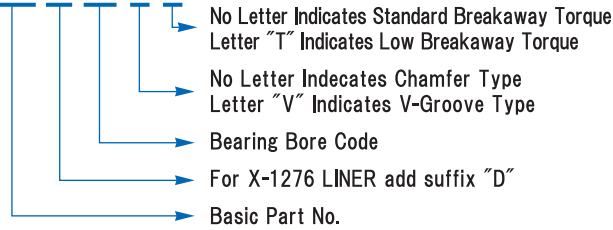

MBYT, MBYT-V

SPHERICAL SELF-LUBRICATING HIGH MISALIGNMENT

Materials

RACE 410 Stainless Steel / Heat Treated
 BALL 440C Stainless Steel / Heat Treated
 LINER Teflon / Fabric

Description of Types

MBYT D xx V T

Notes

- Teflon liner permanently bonded to race I.D.
 - MBYT & MBYT-V weights are similar.
 - Made to order only.
 - No Load Rotational Breakaway Torque.
 Low Torque All Size: 0.02N · m MAX
 (Radial Clearance 0.05mm MAX)
- Please consult MINEBEA for availability of bearings in this series.