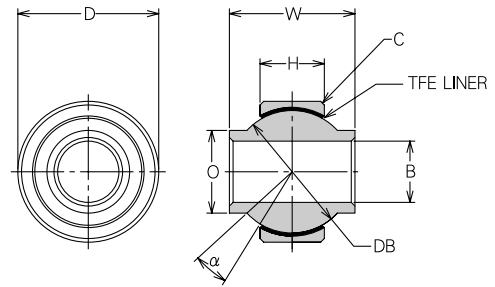

MBYT, MBYT-V

SPHERICAL SELF-LUBRICATING HIGH MISALIGNMENT

Materials

RACE 410 Stainless Steel / Heat Treated
 BALL 440C Stainless Steel / Heat Treated
 LINER Teflon / Fabric

Description of Types

MBYT D xx V T

MBYT

MBYT-V

Dimensions in mm

MINEBEA Part No.	φB H7	φD 0 - 0.013	W 0 - 0.13	H ± 0.13	α (deg.)	φO Ref.	S φDB Ref.	No Load Rotational Breakaway Torque N · m	Chamfer	Staking Groove				Static Limit Load kN		Dynamic Load kN	Approx. Weight g
										S 0 - 0.25	X 0 - 0.25	R 0 - 0.25	P 0 - 0.4	Radial	Axial		
MBYT5/MBYT5V	5	14	12.5	5.0	17	8.0	11.1	0.06 ~ 0.57 {0.6 ~ 5.8kgf · cm}	0.5	0.5	1.0	0.4	0.7	18.63	1.96	7.84	8
MBYT6/MBYT6V	6	19	15.0	6.5	23	10.0	15.1							36.26	3.43	14.70	18
MBYT8/MBYT8V	8	18	16.0	8.5	22	13.5	20.0	0.12 ~ 0.57 {1.2 ~ 5.8kgf · cm}	0.6	0.7	1.4	0.5	1.0	63.70	5.97	28.42	32
MBYT10/MBYT10V	10	23	20.5											72.03		32.34	42
MBYT12/MBYT12V	12	26	22.0	98.00	8.33	44.10	60										
MBYT14/MBYT14V	14	29	23.5	10.0	20	19.0	26.0							135.24	18.62	60.76	86
MBYT15/MBYT15V	15	33	26.0	12.0	19	20.0	28.0							179.34	25.48	80.36	120
MBYT16/MBYT16V	16	35	30.5	14.0	21	21.5	31.8							187.18	27.44	83.30	135
MBYT18/MBYT18V	18	38	33.0	14.5	15	23.5	32.0							219.52	31.36	98.00	155
MBYT20/MBYT20V	20	40	35.5	15.5	18	25.0	35.0							243.04			
MBYT22/MBYT22V	22	44				29.0	38.8							0.23 ~ 0.90 {2.3 ~ 9.2kgf · cm}	1.0	2.0	1.5

Notes

- Teflon liner permanently bonded to race I.D.
 - MBYT & MBYT-V weights are similar.
 - Made to order only.
 - No Load Rotational Breakaway Torque.
 Low Torque All Size: 0.02N · m MAX
 (Radial Clearance 0.05mm MAX)
- Please consult MINEBEA for availability of bearings in this series.